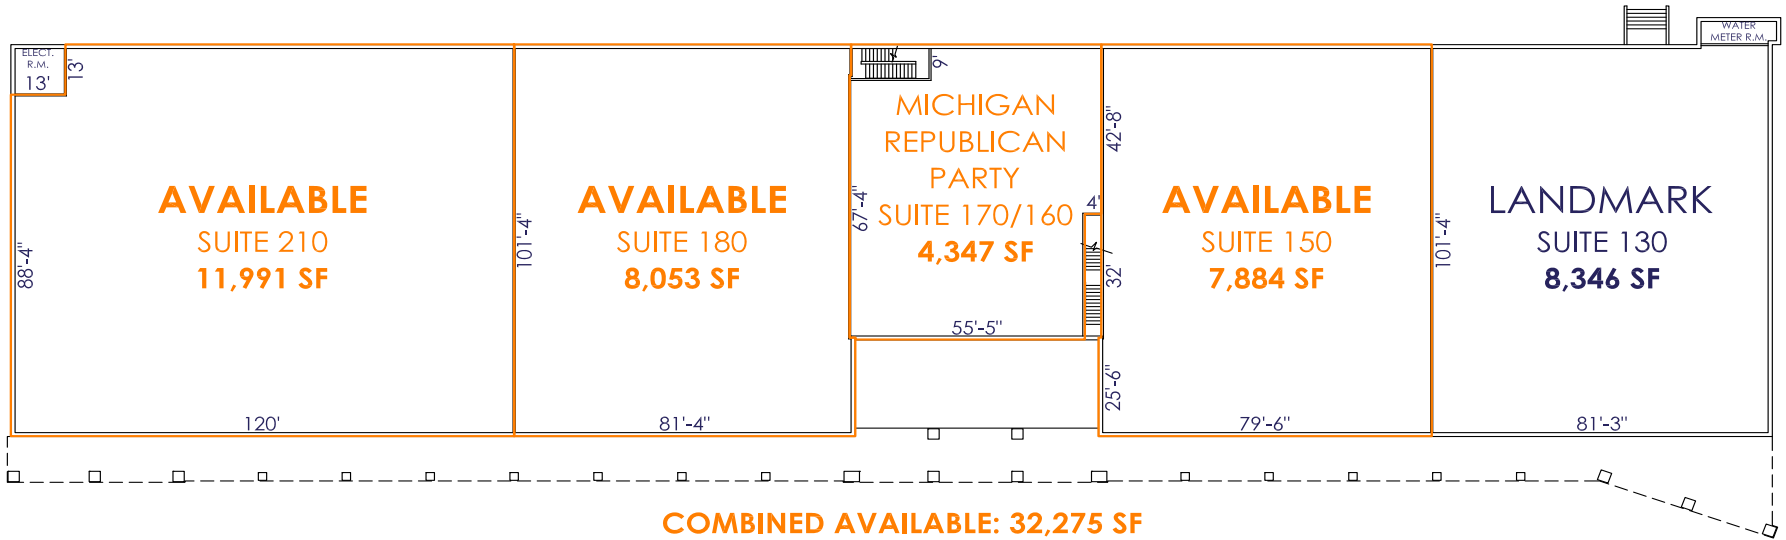

3 mi	5 mi
Population	78,936	208,105
Households	3,510	5,049
Ave HH Income	$72,421	$69,904

SPACE	TENANT	SQFT
130	Landmark	8,346
150	Available	7,884
160	Michigan Republican Party (Temp)	4,347
180	Available	8,053
210	Available	11,991
TOTAL		40,621