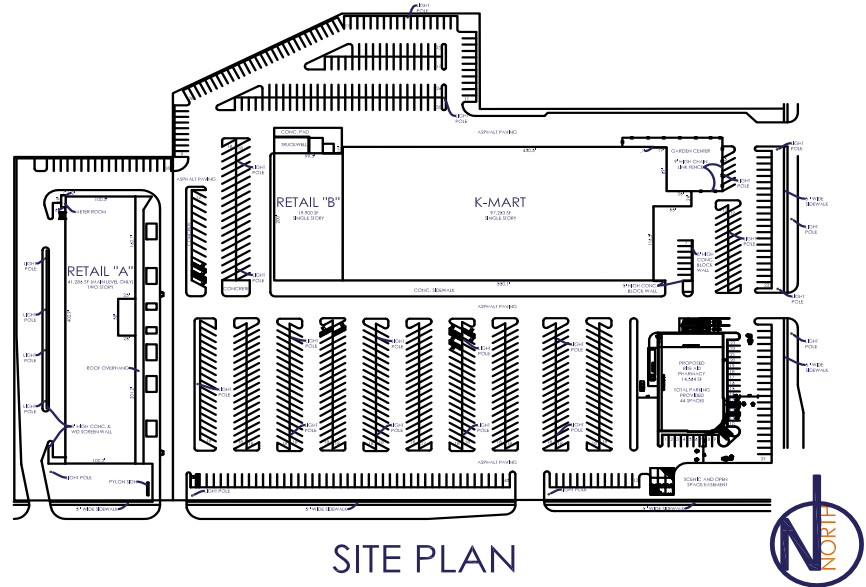

LIVONIA

7 FARMINGTON
7 Mile & Farmington Road
Livonia, MI 48152