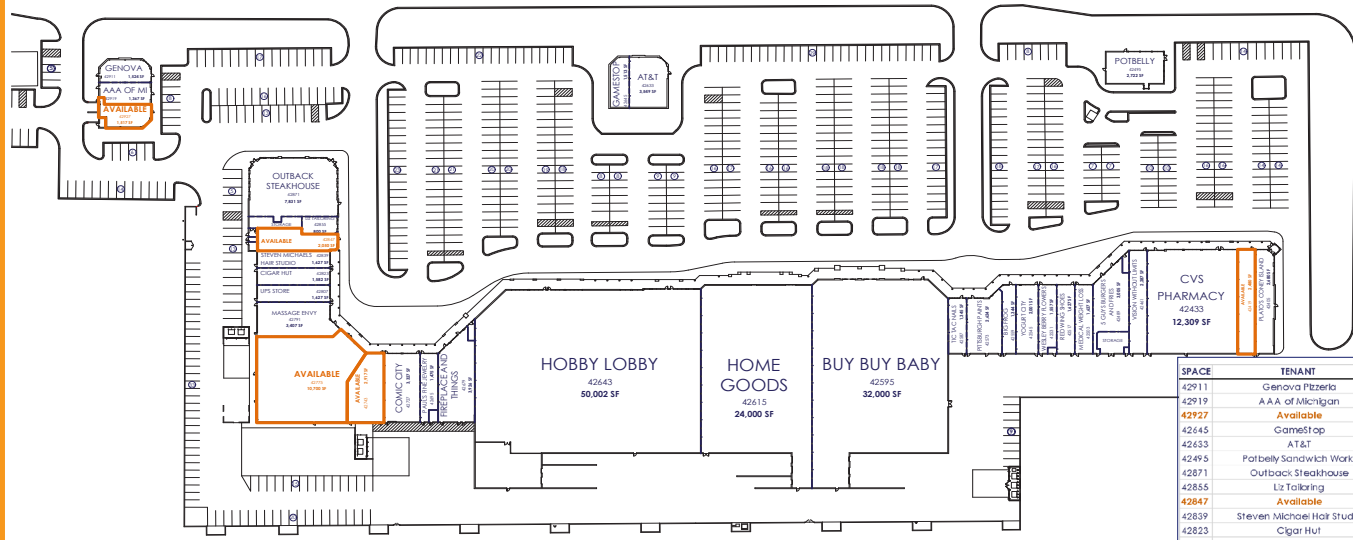

Scan the QR Code for a list of our other properties!

SPACE	TENANT	SQFT	SPACE	TENANT	SQFT	SPACE	TENANT	SQFT
42911	Genova Pizzeria	1,524	42791	Massage Envy	3,407	42559	Big Frog	1,344
42919	AAA of Michigan	1,367	42778	Available	10,700	42545	Yogurt City	2,001
42927	Available	1,517	42743	Available	2,917	42531	Wildberry Flowers	1,557
42645	GameStop	1,513	42727	Comic City	3,327	42517	Red Wing Shoes	1,627
42635	AT&T	3,549	42695	Paul's Fine Jewelry	1,475	42503	Medical Weight Loss	1,627
42495	Partbely Sandwich Works	2,722	42679	Freeplace and Things	3,926	42489	5 Guys Burgers & Fries	3,003
42871	Outback Steakhouse	7,831	42643	Hobby Lobby	50,002	42461	Vision Without Limits	2,287
42855	Liz Tailoring	800	42615	Home Goods	24,000	42433	CVS Pharmacy	12,309
42847	Available	2,050	42595	Buy Buy Baby	32,000	42419	Available	2,480
42839	Steven Michael Hair Studio	1,627	42587	Tic Tac Nails	1,345	42405	Piata's Coney Island	2,680
42823	Cigar Hut	1,582	42573					
42807	UPS Store	1,627	42561	Pittsburgh Points	2,624			