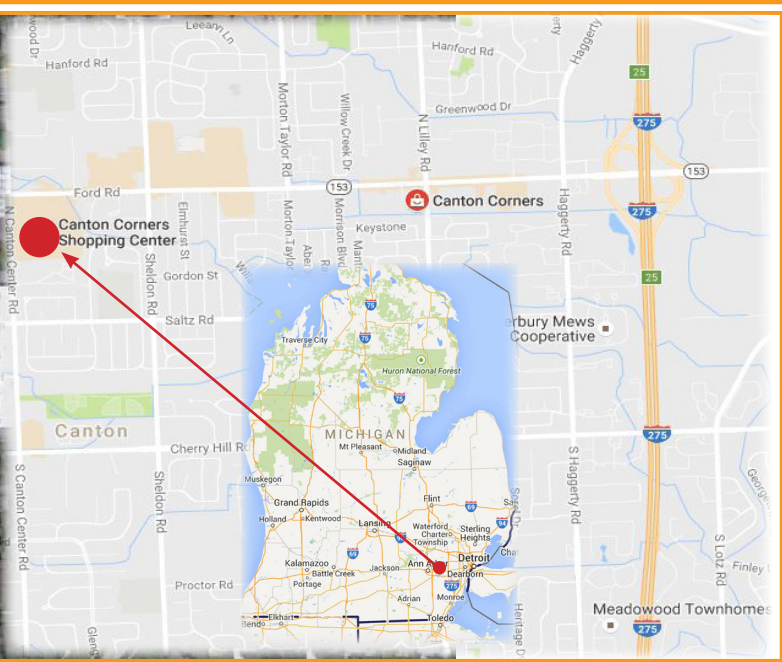

# CANTON

CANTON CORNERS  
Ford & Lilley Road  
Canton, MI 48187

## PROPERTY FEATURES

Located at Ford and Lilley Roads in the heart of Canton, this shopping center is on one of the busiest stretches of commercial roads in the state. Just a few minutes from I-275, I-96 and M-14, Canton has a population of over 92,000 and an average household income of over \$87,000.

Other local retailers include IKEA, Kohl's, Target, Walmart, Sam's Club, Bed, Bath & Beyond, Meijer and Home Depot.

**Schostak**  
BROTHERS & COMPANY  
www.schostak.com

Justine O'Brien  
(248) 357-6220 obrien@schostak.com  
17800 Laurel Park Drive, N. - Suite 200C  
Livonia, MI 48152

# CANTON

**CANTON CORNERS**  
 Ford & Lilley Road  
 Canton, MI 48187