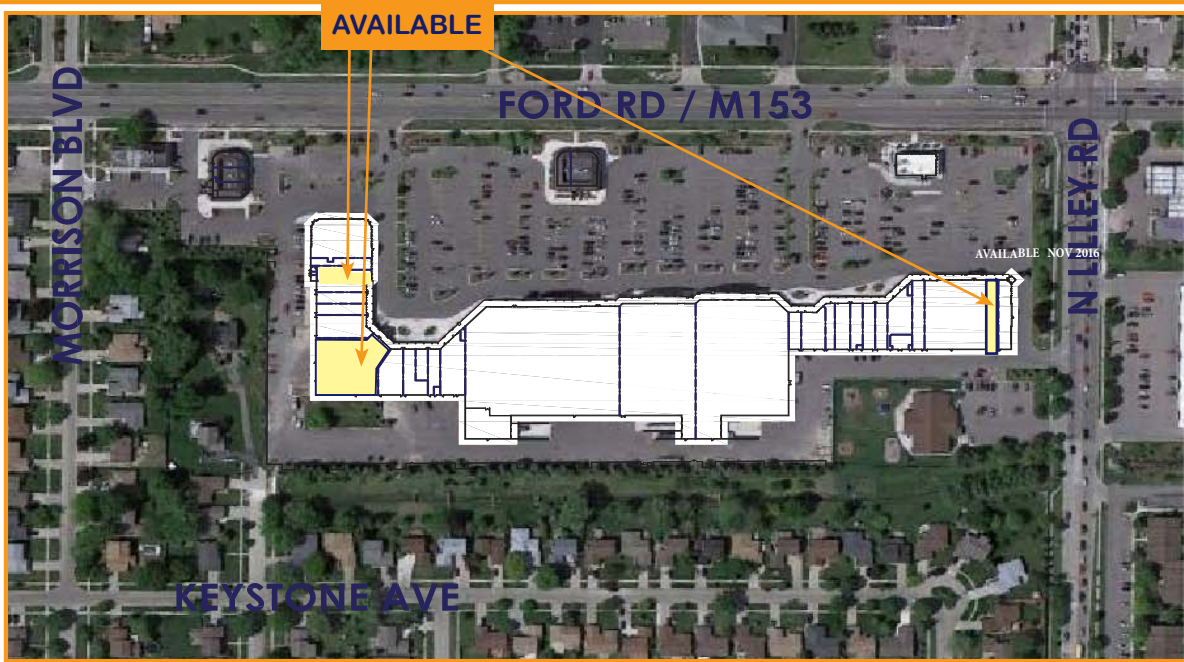

## PROPERTY FEATURES

Located at Ford and Lilley Roads in the heart of Canton, this shopping center is on one of the busiest stretches of commercial roads in the state. Just a few minutes from I-275, I-96 and M-14, Canton has a population of over 92,000 and an average household income of over \$87,000.

Scan the QR Code for a list of our other properties!

SPACE	TENANT	SQFT	SPACE	TENANT	SQFT	SPACE	TENANT	SQFT
42911	Genova Pizzeria	1,524	42791	Massage Envy	3,407	42559	Big Frog	1,344
42919	AAA of Michigan	1,367	42778	Available	10,700	42545	Yogurt City	2,001
42927	Available	1,517	42743	Available	2,917	42531	Wildberry Flowers	1,557
42645	GameStop	1,513	42727	Comic City	3,327	42517	Red Wing Shoes	1,627
42635	AT&T	3,549	42695	Paul's Fine Jewelry	1,475	42503	Medical Weight Loss	1,627
42495	Partbely Sandwich Works	2,722	42679	Freeplace and Things	3,926	42489	5 Guys Burgers & Fries	3,003
42871	Outback Steakhouse	7,831	42643	Hobby Lobby	50,002	42461	Vision Without Limits	2,287
42855	Liz Tailoring	800	42615	Home Goods	24,000	42433	CVS Pharmacy	12,309
42847	Available	2,050	42595	Buy Buy Baby	32,000	42419	Available	2,480
42839	Steven Michael Hair Studio	1,627	42587	Tic Tac Nails	1,345	42405	Piata's Coney Island	2,680
42823	Cigar Hut	1,582	42573					
42807	UPS Store	1,627	42561	Pittsburgh Points	2,624			