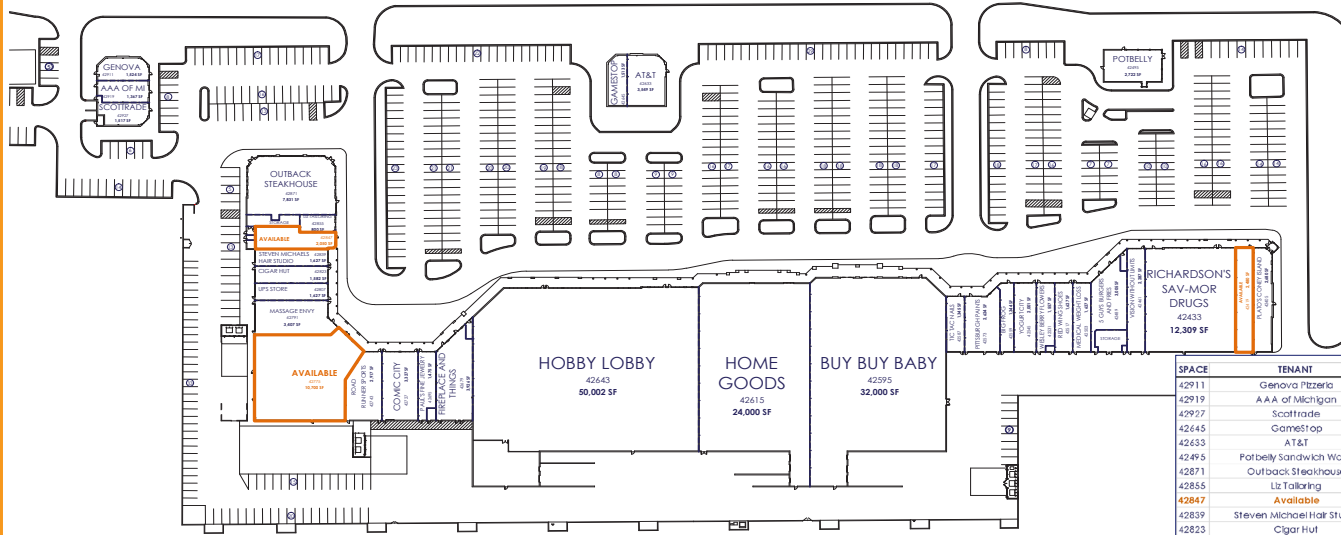

TRAFFIC COUNTS

Ford Road 39,400
Lilley Road 16,131

PROPERTY FEATURES

Located at Ford and Lilley Roads in the heart of Canton, this shopping center is on one of the busiest stretches of commercial roads in the state. Just a few minutes from I-275, I-96 and M-14, Canton has a population of over 92,000 and an average household income of over \$87,000.

Scan the QR Code for a list of our other properties!

SPACE	TENANT	SQFT	SPACE	TENANT	SQFT	SPACE	TENANT	SQFT
42911	Genova Pizzeria	1,524	42791	Massage Envy	3,407	42559	Big Frog	1,344
42919	AAA of Michigan	1,367	42778	Available	10,700	42545	Yogurt City	2,001
42927	Scalftrade	1,517	42743	Road Runner Sports	2,917	42561	Wesley Berry Flowers	1,557
42645	GameStop	1,513	42727	Conco City	3,327	42517	Red Wing Shoes	1,627
42633	AT&T	3,549	42695	Paul's Fine Jewelry	1,475	42503	Medical Weight Loss	1,627
42495	Potbelly Sandwich Works	2,722	42679	Fleaplace and Things	3,924	42489	5 Guys Burgers & Fries	3,005
42871	Outback Steakhouse	7,831	42643	Hobby Lobby	50,002	42461	Vision Without Limits	2,287
42855	Liz Talking	800	42615	Home Goods	24,000	42433	Richardson's Sav-Mar Drugs	12,309
42847	Available	2,050	42695	Buy Buy Baby	32,000	42419	Available	2,480
42839	Steven Michael Hair Studio	1,627	42587	The Tac Nails	1,345	42405	Plata's Coney Island	2,680
42823	Cigar Hut	1,582	42573	Pittsburgh Points	2,624			
42807	UPS Store	1,627	42561					