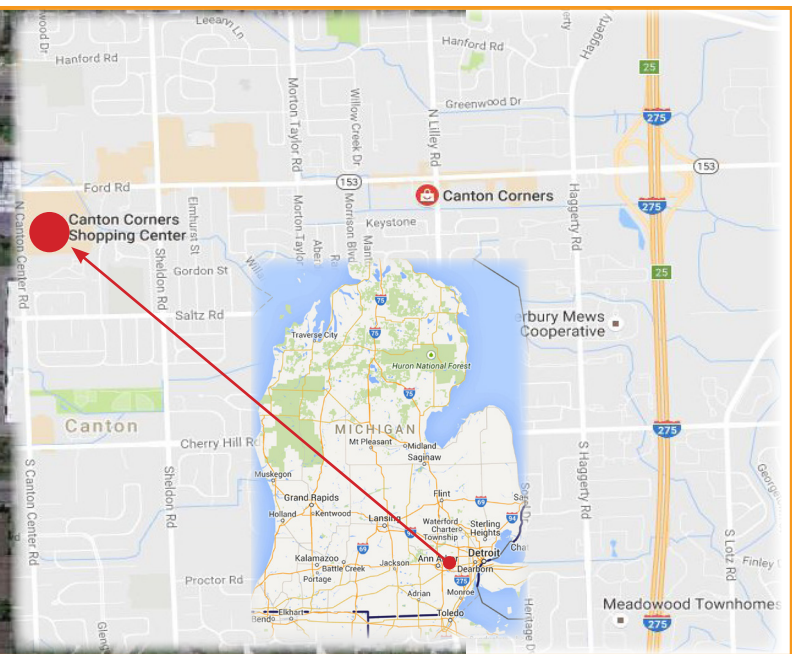

TRAFFIC COUNTS

Ford Road 39,400
Lilley Road 16,131

PROPERTY FEATURES

Located at Ford and Lilley Roads in the heart of Canton, this shopping center is on one of the busiest stretches of commercial roads in the state. Just a few minutes from I-275, I-96 and M-14, Canton has a population of over 92,000 and an average household income of over \$87,000.

Other local retailers include IKEA, Kohl's, Target, Walmart, Sam's Club, Bed, Bath & Beyond, Meijer and Home Depot.

Schostak
BROTHERS & COMPANY
www.schostak.com

Justine O'Brien
(248) 357-6220 obrien@schostak.com
17800 Laurel Park Drive, N. - Suite 200C
Livonia, MI 48152

Scan the QR Code for a list of our other properties!

SPACE	TENANT	SQFT	SPACE	TENANT	SQFT	SPACE	TENANT	SQFT
42911	Genova Pizzeria	1,524	42791	Massage Envy	3,407	42559	Big Frog	1,344
42919	AAA of Michigan	1,367	42778	Available	10,700	42545	Yogurt City	2,001
42927	Scalftrade	1,517	42743	Road Runner Sports	2,917	42561	Wesley Berry Flowers	1,557
42645	GameStop	1,513	42727	Conco City	3,327	42517	Red Wing Shoes	1,627
42633	AT&T	3,549	42695	Paul's Fine Jewelry	1,475	42503	Medical Weight Loss	1,627
42495	Potbelly Sandwich Works	2,722	42679	Fleaplace and Things	3,924	42489	5 Guys Burgers & Fries	3,005
42871	Outback Steakhouse	7,831	42643	Hobby Lobby	50,002	42461	Vision Without Limits	2,287
42855	Liz Talking	800	42615	Home Goods	24,000	42433	Richardson's Sav-Mar Drugs	12,309
42847	Available	2,050	42695	Buy Buy Baby	32,000	42419	Available	2,480
42839	Steven Michael Hair Studio	1,627	42587	The Tac Nails	1,345	42405	Plata's Coney Island	2,680
42823	Cigar Hut	1,582	42573	Pittsburgh Points	2,624			
42807	UPS Store	1,627	42561					

CANTON

CANTON CORNERS
 Ford & Lilley Road
 Canton, MI 48187