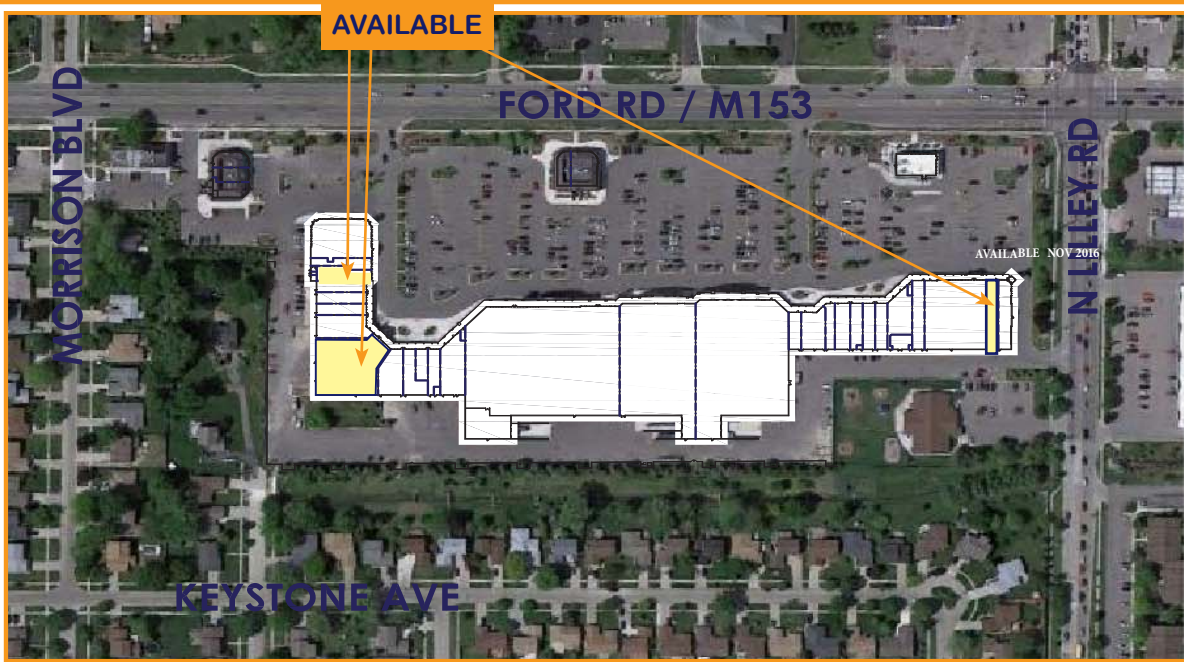

TRAFFIC COUNTS

Ford Road 39,400
Lilley Road 16,131

PROPERTY FEATURES

Located at Ford and Lilley Roads in the heart of Canton, this shopping center is on one of the busiest stretches of commercial roads in the state. Just a few minutes from I-275, I-96 and M-14, Canton has a population of over 92,000 and an average household income of over \$87,000.

Scan the QR Code for a list of our other properties!

SPACE	TENANT	SQFT	SPACE	TENANT	SQFT	SPACE	TENANT	SQFT
42911	Genova Pizzeria	1,524	42791	Massage Envy	3,407	42559	Big Frog	1,344
42919	AAA of Michigan	1,367	42778	Available	10,700	42545	Yogurt City	2,001
42927	Available	1,517	42743	Available	2,917	42531	Wildberry Flowers	1,557
42645	GameStop	1,513	42727	Comic City	3,327	42517	Red Wing Shoes	1,627
42635	AT&T	3,549	42695	Paul's Fine Jewelry	1,475	42503	Medical Weight Loss	1,627
42495	Partbelly Sandwich Works	2,722	42679	Freeplace and Things	3,926	42489	5 Guys Burgers & Fries	3,003
42871	Outback Steakhouse	7,831	42643	Hobby Lobby	50,002	42461	Vision Without Limits	2,287
42855	Liz Taylor	800	42615	Home Goods	24,000	42433	Richardson's Sav-Mor Drugs	12,309
42847	Available	2,050	42595	Buy Buy Baby	32,000	42419	Available	2,480
42839	Steven Michael Hair Studio	1,627	42587	Tac Tac Nails	1,345	42405	Piata's Coney Island	2,680
42823	Cigar Hut	1,582	42573	PIITsburgh Points	2,624			
42807	UPS Store	1,627	42561					