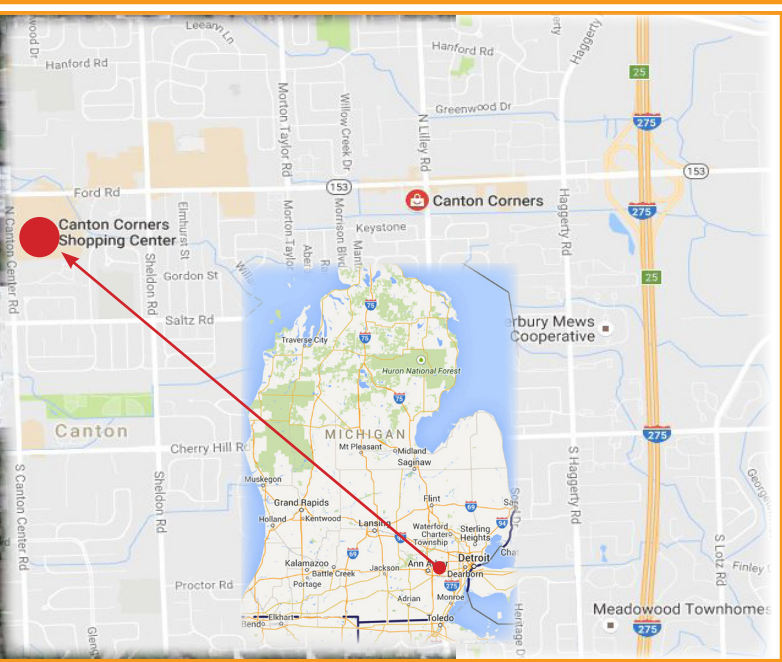

TRAFFIC COUNTS

Ford Road 39,400
Lilley Road 16,131

PROPERTY FEATURES

Located at Ford and Lilley Roads in the heart of Canton, this shopping center is on one of the busiest stretches of commercial roads in the state. Just a few minutes from I-275, I-96 and M-14, Canton has a population of over 92,000 and an average household income of over \$87,000.

Other local retailers include IKEA, Kohl's, Target, Walmart, Sam's Club, Bed, Bath & Beyond, Meijer and Home Depot.

Schostak
BROTHERS & COMPANY
www.schostak.com

Justine O'Brien
(248) 357-6220 obrien@schostak.com
17800 Laurel Park Drive, N. - Suite 200C
Livonia, MI 48152

Scan the QR Code for a list of our other properties!

SPACE	TENANT	SQFT	SPACE	TENANT	SQFT	SPACE	TENANT	SQFT
42911	Genova Pizzeria	1,524	42791	Massage Envy	3,407	42559	Big Frog	1,344
42919	AAA of Michigan	1,367	42778	Available	10,700	42545	Yogurt City	2,001
42927	Available	1,517	42743	Available	2,917	42531	Wildberry Flowers	1,557
42645	GameStop	1,513	42727	Comic City	3,327	42517	Red Wing Shoes	1,627
42635	AT&T	3,549	42695	Paul's Fine Jewelry	1,475	42503	Medical Weight Loss	1,627
42495	Partbelly Sandwich Works	2,722	42679	Freeplace and Things	3,926	42489	5 Guys Burgers & Fries	3,003
42871	Outback Steakhouse	7,831	42643	Hobby Lobby	50,002	42461	Vision Without Limits	2,287
42855	Liz Taylor	800	42615	Home Goods	24,000	42433	Richardson's Sav-Mor Drugs	12,309
42847	Available	2,050	42595	Buy Buy Baby	32,000	42419	Available	2,480
42839	Steven Michael Hair Studio	1,627	42587	Tac Tac Nails	1,345	42405	Piata's Coney Island	2,680
42823	Cigar Hut	1,582	42573	PIITsburgh Points	2,624			
42807	UPS Store	1,627	42561					

CANTON

CANTON CORNERS
 Ford & Lilley Road
 Canton, MI 48187