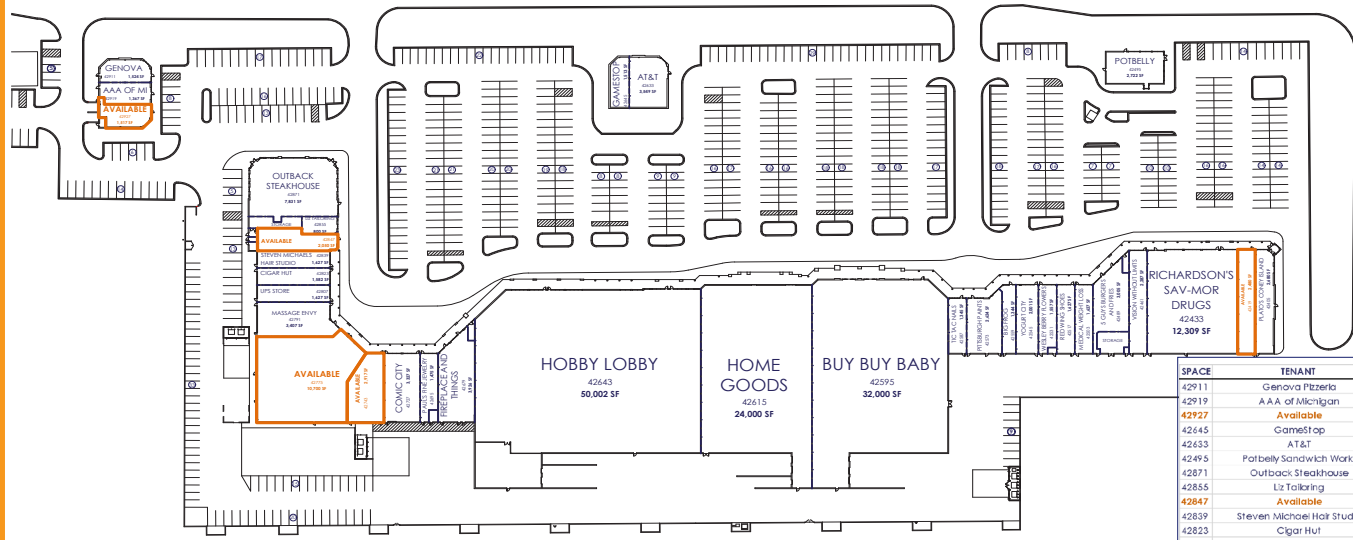

TRAFFIC COUNTS

Ford Road 39,400
Lilley Road 16,131

PROPERTY FEATURES

Located at Ford and Lilley Roads in the heart of Canton, this shopping center is on one of the busiest stretches of commercial roads in the state. Just a few minutes from I-275, I-96 and M-14, Canton has a population of over 92,000 and an average household income of over \$87,000.

Scan the QR Code for a list of our other properties!

SPACE	TENANT	SQFT	SPACE	TENANT	SQFT	SPACE	TENANT	SQFT
42911	Genova Pizzeria	1,524	42791	Massage Envy	3,407	42559	Big Frog	1,344
42919	AAA of Michigan	1,367	42778	Available	10,700	42545	Yogurt City	2,001
42927	Available	1,517	42743	Available	2,917	42531	Wildberry Flowers	1,557
42645	GameStop	1,513	42727	Comic City	3,327	42517	Red Wing Shoes	1,627
42635	AT&T	3,549	42695	Paul's Fine Jewelry	1,475	42503	Medical Weight Loss	1,627
42495	Partbelly Sandwich Works	2,722	42679	Freeplace and Things	3,926	42489	5 Guys Burgers & Fries	3,003
42871	Outback Steakhouse	7,831	42643	Hobby Lobby	50,002	42461	Vision Without Limits	2,287
42855	Liz Taylor	800	42615	Home Goods	24,000	42433	Richardson's Sav-Mor Drugs	12,309
42847	Available	2,050	42595	Buy Buy Baby	32,000	42419	Available	2,480
42839	Steven Michael Hair Studio	1,627	42587	Tac Tac Nails	1,345	42405	Piata's Coney Island	2,680
42823	Cigar Hut	1,582	42573	PIITsburgh Points	2,624			
42807	UPS Store	1,627	42561					