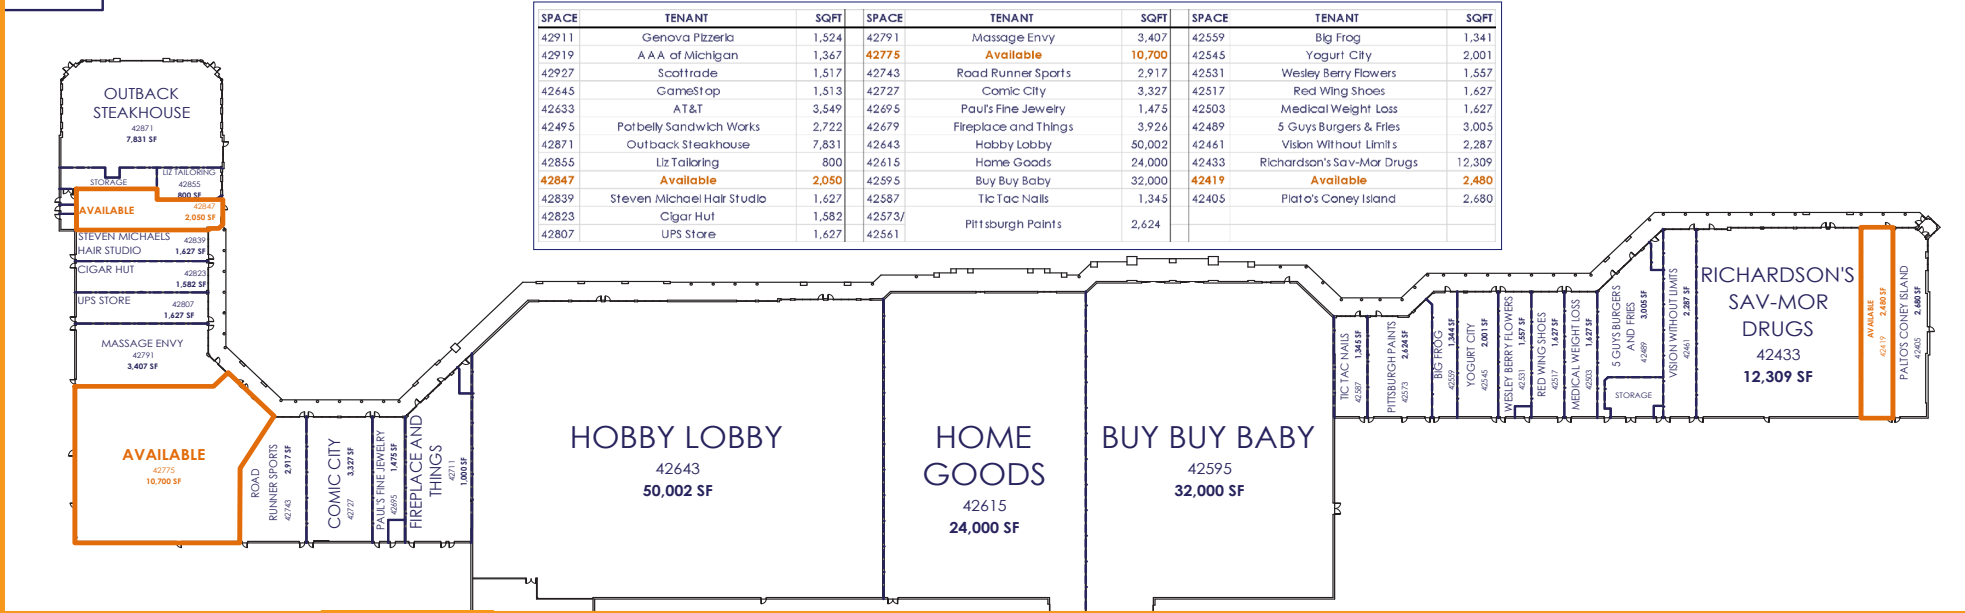

TRAFFIC COUNTS

Ford Road 39,400
Lilley Road 16,131

PROPERTY FEATURES

Located at Ford and Lilley Roads in the heart of Canton, this shopping center is on one of the busiest stretches of commercial roads in the state. Just a few minutes from I-275, I-96 and M-14, Canton has a population of over 92,000 and an average household income of over \$87,000.

Scan the QR Code for a list of our other properties!

SPACE	TENANT	SQFT	SPACE	TENANT	SQFT	SPACE	TENANT	SQFT
42911	Genova Pizzeria	1,524	42791	Massage Envy	3,407	42559	Big Frog	1,341
42919	AAA of Michigan	1,367	42775	Available	10,700	42545	Yogurt City	2,001
42927	Scoftrade	1,517	42743	Road Runner Sports	2,917	42531	Wesley Berry Flowers	1,557
42645	GameStop	1,513	42727	Comic City	3,327	42517	Red Wing Shoes	1,627
42633	AT&T	3,549	42695	Paul's Fine Jewelry	1,475	42503	Medical Weight Loss	1,627
42495	Partbely Sandwich Works	2,722	42679	Fireplace and Things	3,926	42489	5 Guys Burgers & Fries	3,005
42871	Outback Steakhouse	7,831	42643	Hobby Lobby	50,002	42461	Vision Without Limits	2,287
42855	Liz Tailoring	800	42615	Home Goods	24,000	42433	Richardson's Sav-Mor Drugs	12,309
42847	Available	2,050	42595	Buy Buy Baby	32,000	42419	Available	2,480
42839	Steven Michael Hair Studio	1,627	42587	Tic Tac Nails	1,345	42405	Plato's Coney Island	2,680
42823	Cigar Hut	1,582	42573/	Pittsburgh Paints	2,624			
42807	UPS Store	1,627	42561					