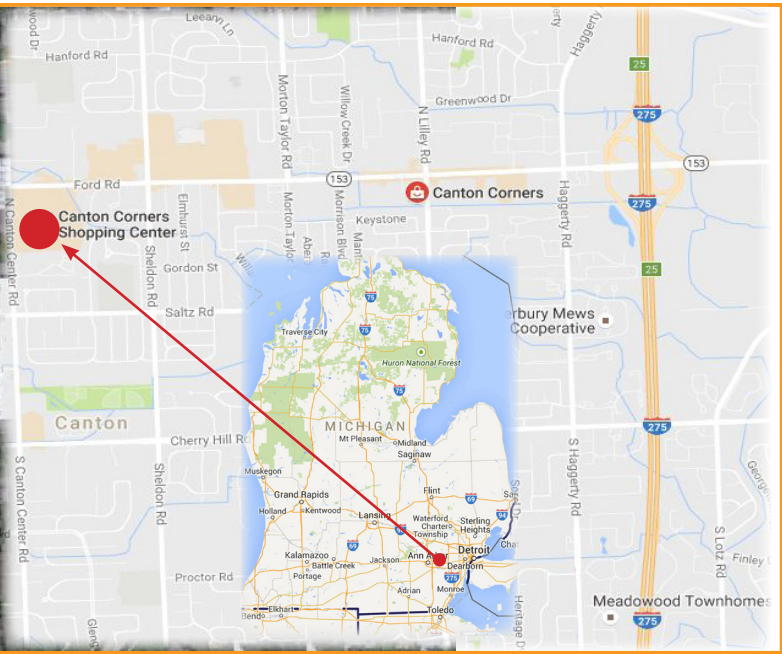

TRAFFIC COUNTS

Ford Road 39,400
Lilley Road 16,131

PROPERTY FEATURES

Located at Ford and Lilley Roads in the heart of Canton, this shopping center is on one of the busiest stretches of commercial roads in the state. Just a few minutes from I-275, I-96 and M-14, Canton has a population of over 92,000 and an average household income of over \$87,000.

Other local retailers include IKEA, Kohl's, Target, Walmart, Sam's Club, Bed, Bath & Beyond, Meijer and Home Depot.

Schostak
BROTHERS & COMPANY
www.schostak.com

Justine O'Brien
(248) 357-6220 obrien@schostak.com
17800 Laurel Park Drive, N. - Suite 200C
Livonia, MI 48152

Scan the QR Code for a list of our other properties!

SPACE	TENANT	SQFT	SPACE	TENANT	SQFT	SPACE	TENANT	SQFT
42911	Genova Pizzeria	1,524	42791	Massage Envy	3,407	42559	Big Frog	1,341
42919	AAA of Michigan	1,367	42775	Available	10,700	42545	Yogurt City	2,001
42927	Scoftrade	1,517	42743	Road Runner Sports	2,917	42531	Wesley Berry Flowers	1,557
42645	GameStop	1,513	42727	Comic City	3,327	42517	Red Wing Shoes	1,627
42633	AT&T	3,549	42695	Paul's Fine Jewelry	1,475	42503	Medical Weight Loss	1,627
42495	Partbely Sandwich Works	2,722	42679	Fireplace and Things	3,926	42489	5 Guys Burgers & Fries	3,005
42871	Outback Steakhouse	7,831	42643	Hobby Lobby	50,002	42461	Vision Without Limits	2,287
42855	Liz Tailoring	800	42615	Home Goods	24,000	42433	Richardson's Sav-Mor Drugs	12,309
42847	Available	2,050	42595	Buy Buy Baby	32,000	42419	Available	2,480
42839	Steven Michael Hair Studio	1,627	42587	Tic Tac Nails	1,345	42405	Plato's Coney Island	2,680
42823	Cigar Hut	1,582	42573/	Pittsburgh Paints	2,624			
42807	UPS Store	1,627	42561					

CANTON

CANTON CORNERS
Ford & Lilley Road
Canton, MI 48187