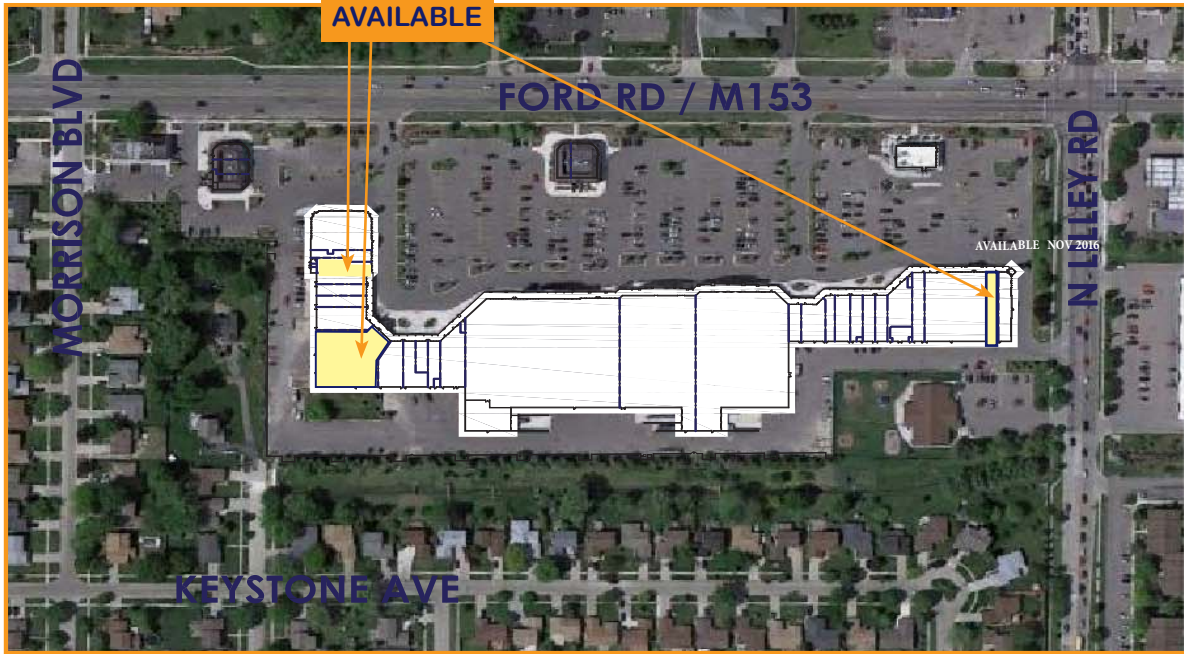

TRAFFIC COUNTS

Ford Road 39,400
Lilley Road 16,131

PROPERTY FEATURES

Located at Ford and Lilley Roads in the heart of Canton, this shopping center is on one of the busiest stretches of commercial roads in the state. Just a few minutes from I-275, I-96 and M-14, Canton has a population of over 92,000 and an average household income of over \$87,000.

Scan the QR Code for a list of our other properties!

SPACE	TENANT	SQFT	SPACE	TENANT	SQFT	SPACE	TENANT	SQFT
42911	Genova Pizzeria	1,524	42791	Massage Envy	3,407	42559	Big Frog	1,341
42919	AAA of Michigan	1,367	42775	Available	10,700	42545	Yogurt City	2,001
42927	Scoftrade	1,517	42743	Road Runner Sports	2,917	42531	Wesley Berry Flowers	1,557
42645	GameStop	1,513	42727	Comic City	3,327	42517	Red Wing Shoes	1,627
42633	AT&T	3,549	42695	Paul's Fine Jewelry	1,475	42503	Medical Weight Loss	1,627
42495	Partbely Sandwich Works	2,722	42679	Fireplace and Things	3,926	42489	5 Guys Burgers & Fries	3,005
42871	Outback Steakhouse	7,831	42643	Hobby Lobby	50,002	42461	Vision Without Limits	2,287
42855	Liz Tailoring	800	42615	Home Goods	24,000	42433	Richardson's Sav-Mor Drugs	12,309
42847	Available	2,050	42595	Buy Buy Baby	32,000	42419	Available	2,480
42839	Steven Michael Hair Studio	1,627	42587	Tic Tac Nails	1,345	42405	Plato's Coney Island	2,680
42823	Cigar Hut	1,582	42573/	Pittsburgh Paints	2,624			
42807	UPS Store	1,627	42561					