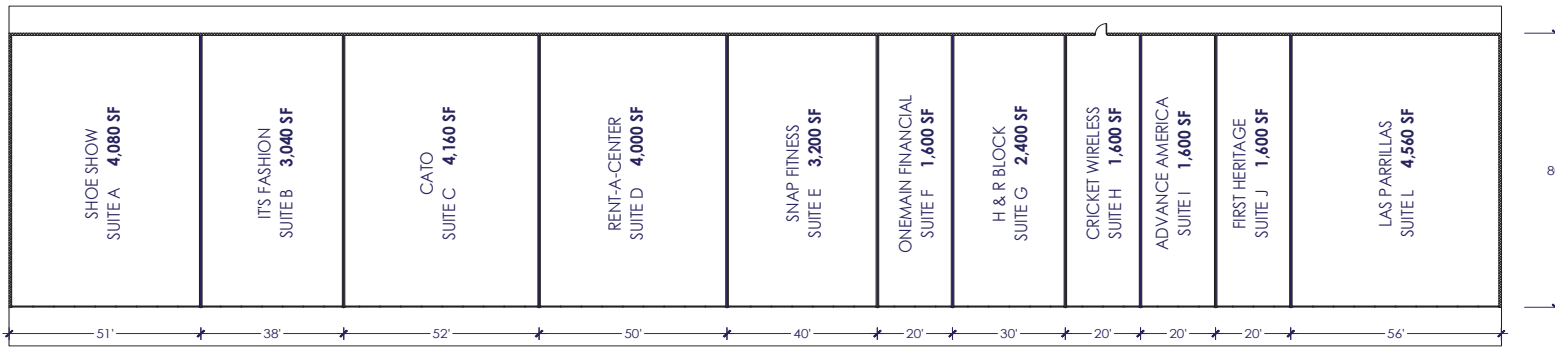

Dan Fink
(260) 456-9401 fink@schostak.com
17800 Laurel Park Drive, N. - Suite 200C
Livonia, MI 48152

Scan the QR Code for a list of our other properties!

↑ WALMART SUPERCENTER ↑

SUITE	TENANT	SQFT	SUITE	TENANT	SQFT
A	Shoe Show	4,080	G	H & R Block	2,400
B	It's Fashion	3,040	H	Cricket Wireless	1,600
C	CATO	4,160	I	Advance America	1,600
D	Rent-A-Center	4,000	J	First Heritage	1,600
E	Snap Fitness	3,200	L	Las Parrillas	4,560
F	Onemain Financial	1,600			