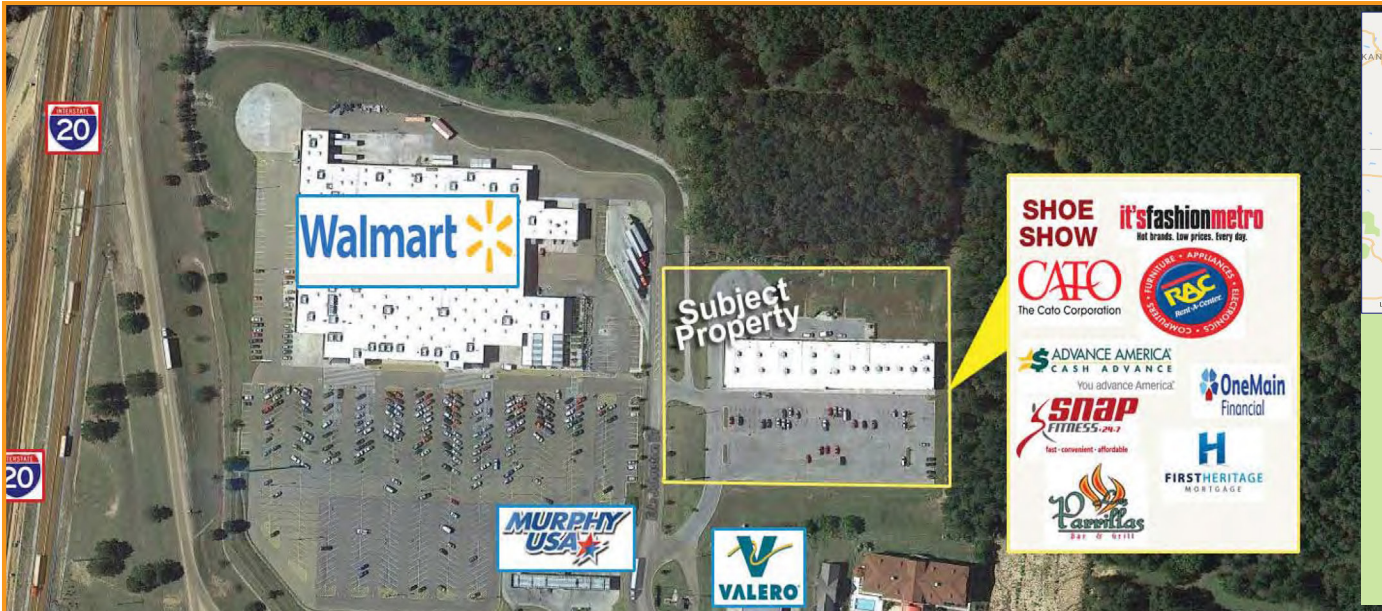

This excellent site in Forest, the county seat of Scott County, Mississippi has great visibility neighboring the local Walmart Supercenter.

Join Shoe Show, CATO, Rent-A-Center, Advance America and more in this outstanding location.

Dan Fink
(260) 456-9401 fink@schostak.com
17800 Laurel Park Drive, N. - Suite 200C
Livonia, MI 48152

Scan the QR Code for a list of our other properties!

↑ WALMART SUPERCENTER ↑

SUITE	TENANT	SQFT	SUITE	TENANT	SQFT
A	Shoe Show	4,080	G	H & R Block	2,400
B	It's Fashion	3,040	H	Cricket Wireless	1,600
C	CATO	4,160	I	Advance America	1,600
D	Rent-A-Center	4,000	J	First Heritage	1,600
E	Snap Fitness	3,200	L	Las Parrillas	4,560
F	Onemain Financial	1,600			