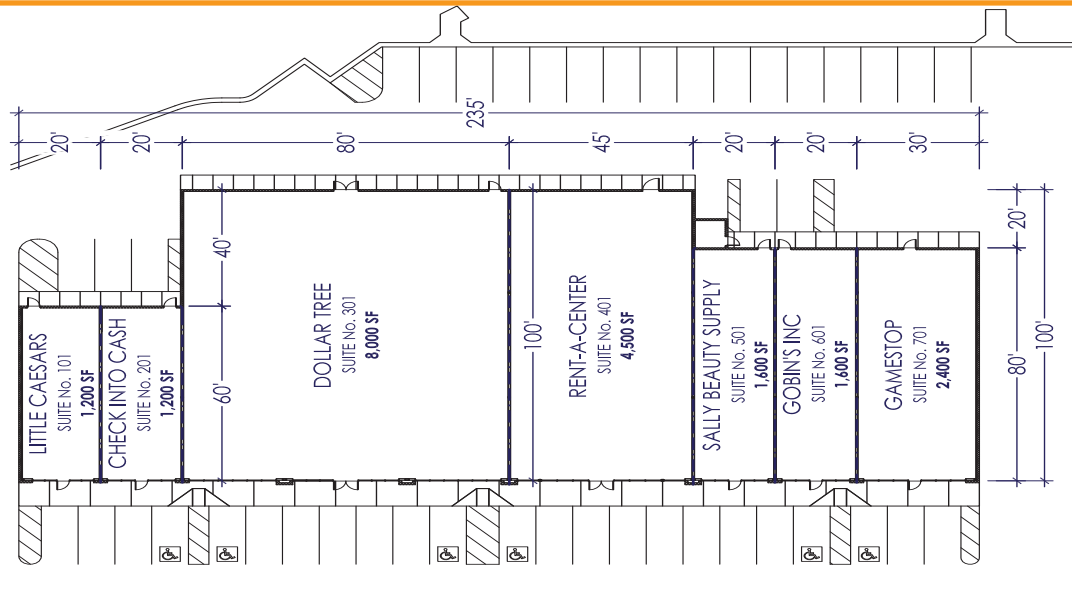

LA JUNTA

LA JUNTA SHOPPING CENTER
7 Conley Road
La Junta, CO 81050

DEMOGRAPHICS:

	3 MI	5 MI	15 MI
Pop	3,949	9,885	17,417
HH	1,666	3,961	6,930
Ave HH Inc	\$46,860	\$45,347	\$43,133
Tot Employees	2,920	4,810	7,143

PROPERTY FEATURES

Excellent location neighboring local Walmart Supercenter and great visibility.

Join Dollar Tree, Check INTO Cash, Little Caesars, Sally Beauty Supply and GameStop.

SUITE	TENANT	SQFT
101	Little Caesars	1,200
201	Check Into Cash	1,200
301	Dollar Tree	8,000
401	Rent-A-Center	4,500
501	Sally Beauty Supply	1,600
601	Gobin's	1,600
701	GameStop	2,400
Total	Square Feet	20,500