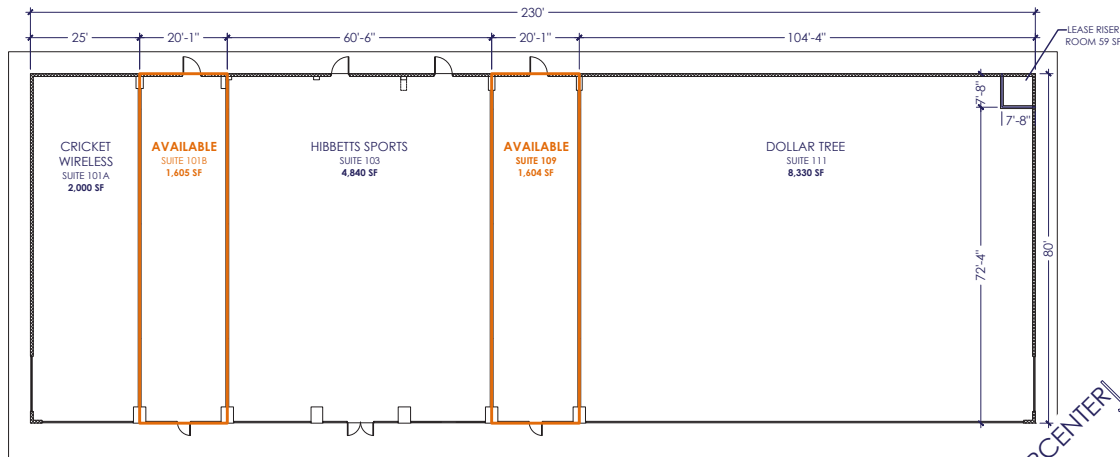

Rebecca Dragin  
(614) 306-4556 dragin@schostak.com  
17800 Laurel Park Drive, N. - Suite 200C  
Livonia, MI 48152

Scan the QR Code for a list of our other properties!

| SUITE       | TENANT           | SQFT         |
|-------------|------------------|--------------|
| 101A        | Cricket Wireless | 2,000        |
| <b>101B</b> | <b>Available</b> | <b>1,605</b> |
| 103         | Hibbett's Sports | 4,840        |
| <b>109</b>  | <b>Available</b> | <b>1,604</b> |
| 111         | Dollar Tree      | 8,330        |