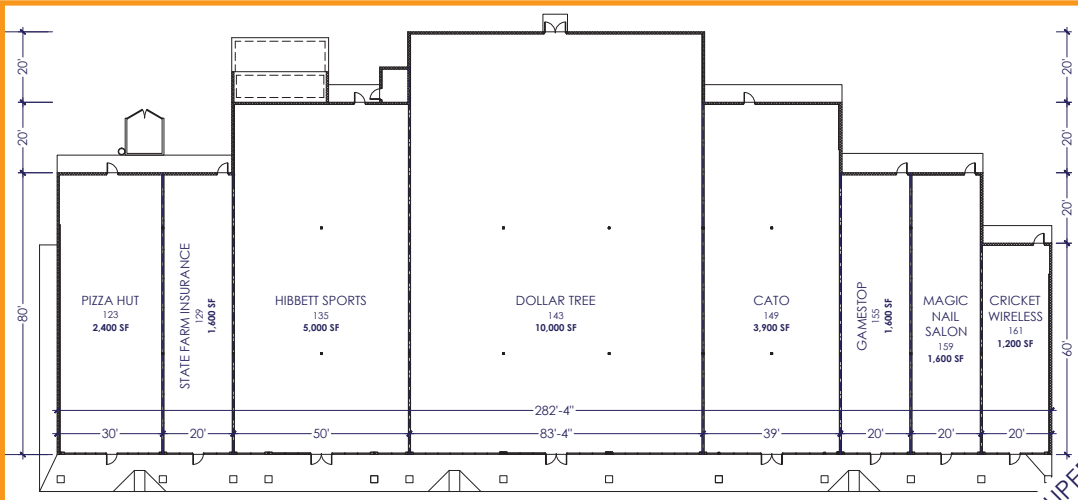

Scan the QR Code for a list of our other properties!

SPACE	TENANT	SQFT	SPACE	TENANT	SQFT
123	Pizza Hut	2,400	149	Cato	3,900
129	State Farm Insurance	1,600	155	GameStop	1,600
135	Hibbett Sports	5,000	159	Magic Nail Salon	1,600
143	Dollar Tree	10,000	161	Cricket Wireless	1,200