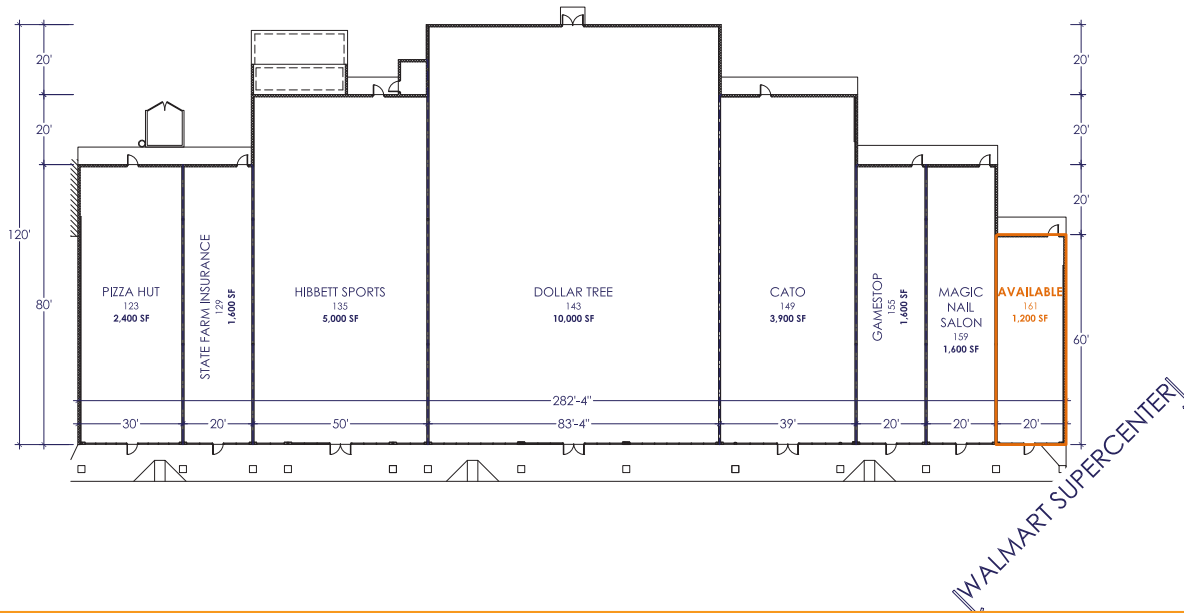

Dan Fink  
(260) 456-9401 fink@schostak.com  
17800 Laurel Park Drive, N. - Suite 200C  
Livonia, MI 48152

Scan the QR Code for a list of our other properties!

SPACE	TENANT	SQFT
123	Pizza Hut	2,400
129	State Farm Insurance	1,600
135	Hibbett Sports	5,000
143	Dollar Tree	10,000
149	Cato	3,900
155	GameStop	1,600
159	Magic Nail Salon	1,600
161	Available	1,200
<b>Total</b>	<b>Square Footage</b>	<b>27,300</b>