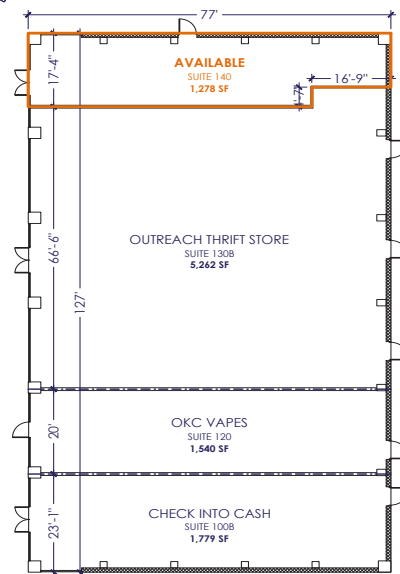

SUITE	TENANT	SQFT
100	Available	1,815
110	GameStop	1,600
115	Pro Nails & Salon	1,592
125	Fit Body Boot Camp	3,232
130	Great Clips	1,540
100B	Check Into Cash	1,779
120	OKC Vapes	1,540
130B	Outreach Thrift Store	5,262
140	Available	1,278