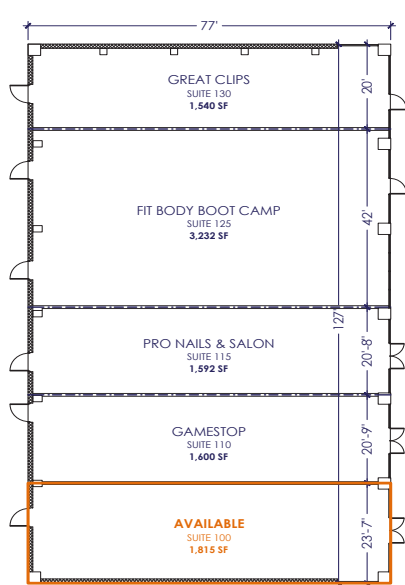

Rebecca Dragin
(614) 306-4556 dragin@schostak.com
17800 Laurel Park Drive, N. - Suite 200C
Livonia, MI 48152

Scan the QR Code for a list of our other properties!

SUITE	TENANT	SQFT
100	Available	1,815
110	GameStop	1,600
115	Pro Nails & Salon	1,592
125	Fit Body Boot Camp	3,232
130	Great Clips	1,540
100B	Check Into Cash	1,779
120	OKC Vapes	1,540
130B	Outreach Thrift Store	5,262
140	Available	1,278