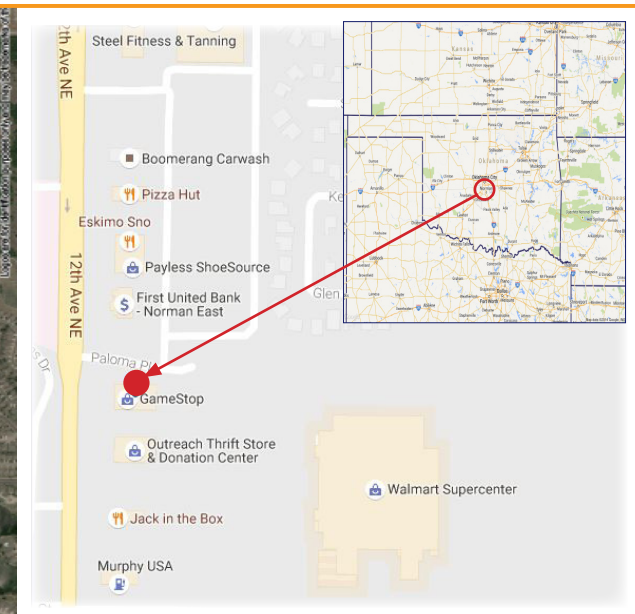

NORMAN

NORMAN SHOPPING CENTER
627 12TH AVENUE
NORMAN, OK 73071

DEMOGRAPHICS:

	3 MI	5 MI	15 MI
Pop	63,002	101,809	395,976
HH	25,006	41,823	152,374
Ave HH Inc	\$53,870	\$63,959	\$62,838
Tot Employees	31,754	51,316	146,899

Rebecca Dragin
(614) 306-4556 dragin@schostak.com
17800 Laurel Park Drive, N. - Suite 200C
Livonia, MI 48152

Scan the QR Code for a list of our other properties!

SUITE	TENANT	SQFT
100	Available	1,815
110	GameStop	1,600
115	Pro Nails & Salon	1,592
125	Fit Body Boot Camp	3,232
130	Great Clips	1,540
100B	Check Into Cash	1,779
120	OKC Vapes	1,540
130B	Outreach Thrift Store	5,262
140	Available	1,278

NORMAN

NORMAN SHOPPING CENTER
627 12TH AVENUE
NORMAN, OK 73071