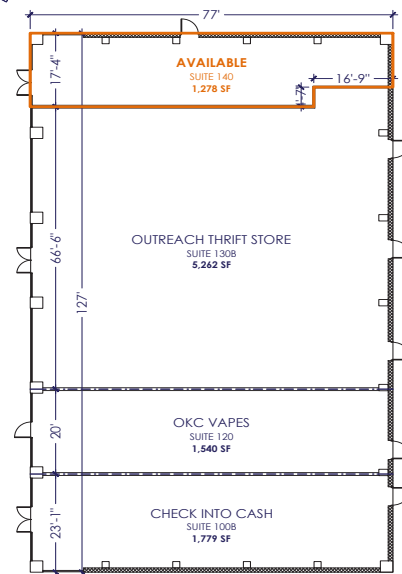

SUITE	TENANT	SQFT
100	Available	1,815
110	GameStop	1,600
115	Pro Nails & Salon	1,592
125	Fit Body Boot Camp	3,232
130	Great Clips	1,540
100B	Check Into Cash	1,779
120	OKC Vapes	1,540
130B	Outreach Thrift Store	5,262
140	Available	1,278