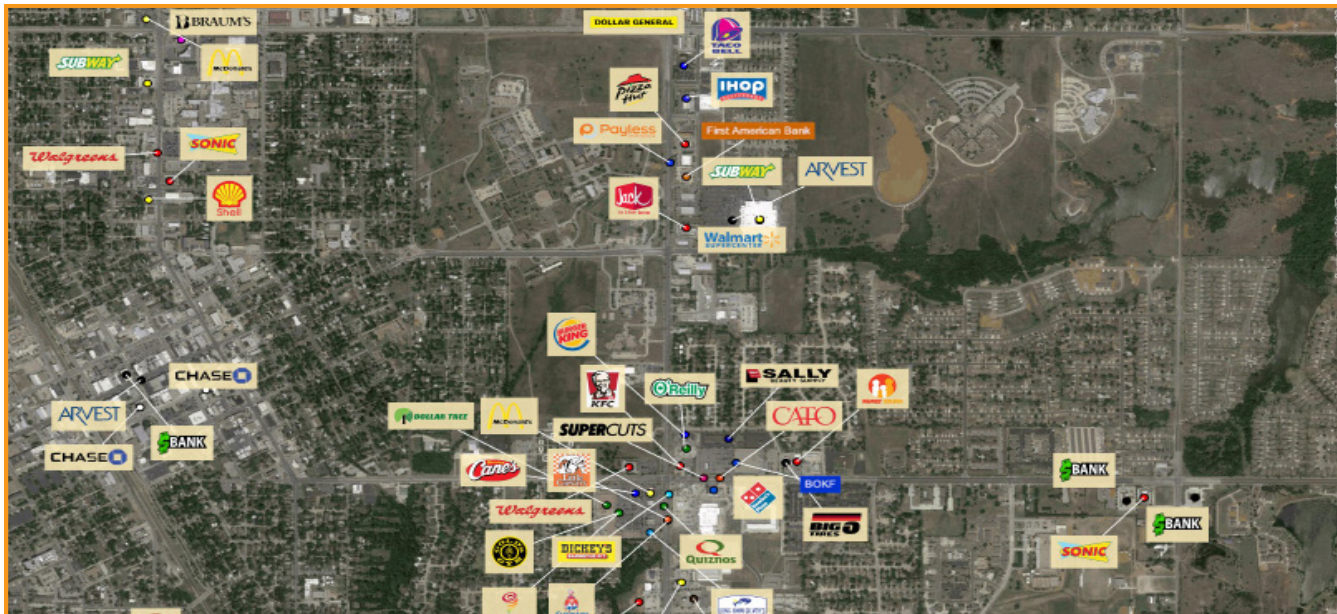

PROPERTY FEATURES

Endcap position available. Join GameStop, Great Clips, Fit Body Bootcamp, and Check Into Cash in this excellent location with outstanding visibility neighboring the local Walmart Supercenter.

SUITE	TENANT	SQFT
100	Available	1,815
110	GameStop	1,600
115	Pro Nails & Salon	1,592
125	Fit Body Boot Camp	3,232
130	Great Clips	1,540
100B	Check Into Cash	1,779
120	OKC Vapes	1,540
130B	Outreach Thrift Store	5,262
140	Available	1,278