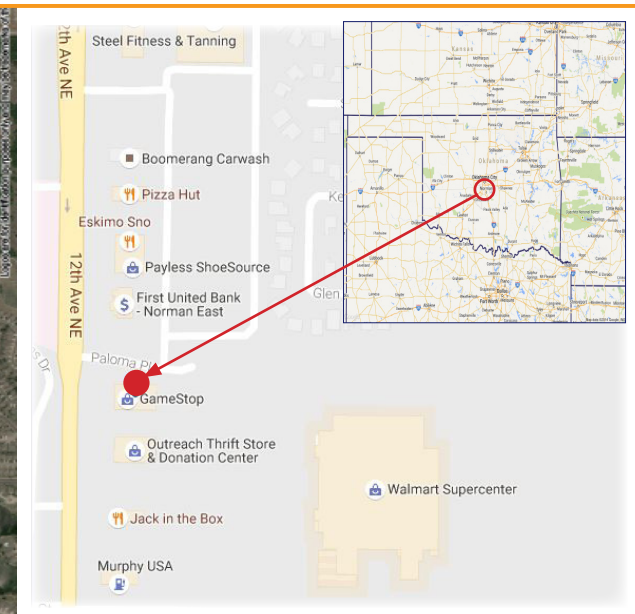

NORMAN

NORMAN SHOPPING CENTER
627 12TH AVENUE
NORMAN, OK 73071

DEMOGRAPHICS:

	3 MI	5 MI	15 MI
Pop	63,002	101,809	395,976
HH	25,006	41,823	152,374
Ave HH Inc	\$53,870	\$63,959	\$62,838
Tot Employees	31,754	51,316	146,899

PROPERTY FEATURES

Endcap position available. Join GameStop, Great Clips, Fit Body Bootcamp, and Check Into Cash in this excellent location with outstanding visibility neighboring the local Walmart Supercenter.

NORMAN

NORMAN SHOPPING CENTER
627 12TH AVENUE
NORMAN, OK 73071