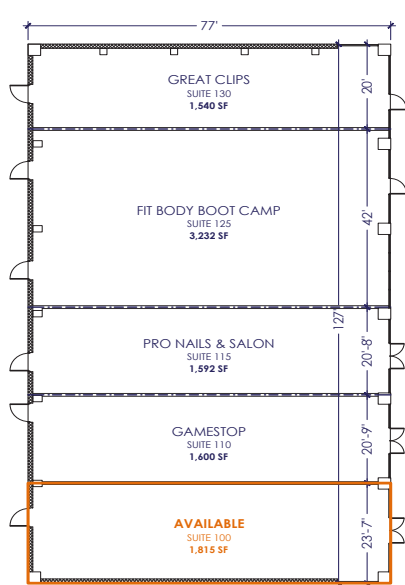

PROPERTY FEATURES

Endcap position available. Join GameStop, Great Clips, Fit Body Bootcamp, and Check Into Cash in this excellent location with outstanding visibility neighboring the local Walmart Supercenter.

SUITE	TENANT	SQFT
100	Available	1,815
110	GameStop	1,600
115	Pro Nails & Salon	1,592
125	Fit Body Boot Camp	3,232
130	Great Clips	1,540
100B	Check Into Cash	1,779
120	OKC Vapes	1,540
130B	Outreach Thrift Store	5,262
140	Available	1,278