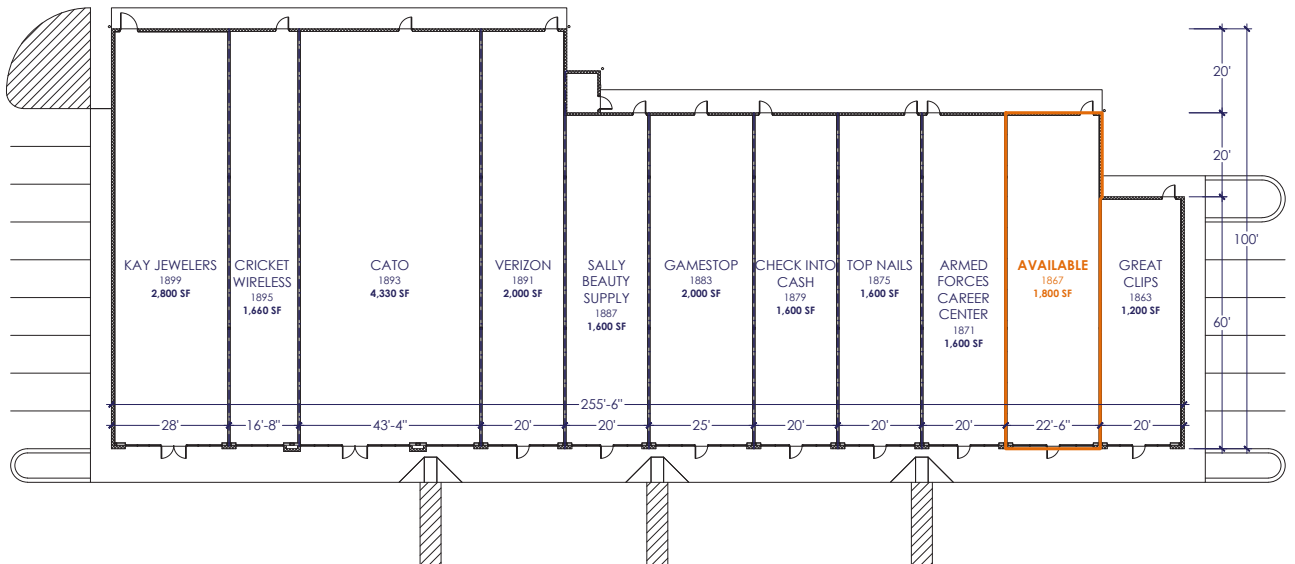

Sara Chaiken  
(248) 357-6140 chaiken@schostak.com  
17800 Laurel Park Drive, N. - Suite 200C  
Livonia, MI 48152

Scan the QR Code for a list of our other properties!

SPACE	TENANT	SQFT
1863	Great Clips	1,200
<b>1867</b>	<b>Available</b>	<b>1,800</b>
1871	Armed Forces Career Center	1,600
1875	Top Nails	1,600
1879	Check Into Cash	1,600
1883	GameStop	2,000
1887	Sally Beauty Supply	1,600
1891	Verizon	2,000
1893	Cato	4,330
1895	Cricket Wireless	1,660
1899	Kay Jewelers	2,800
<b>Total</b>	<b>Square Footage</b>	<b>22,190</b>