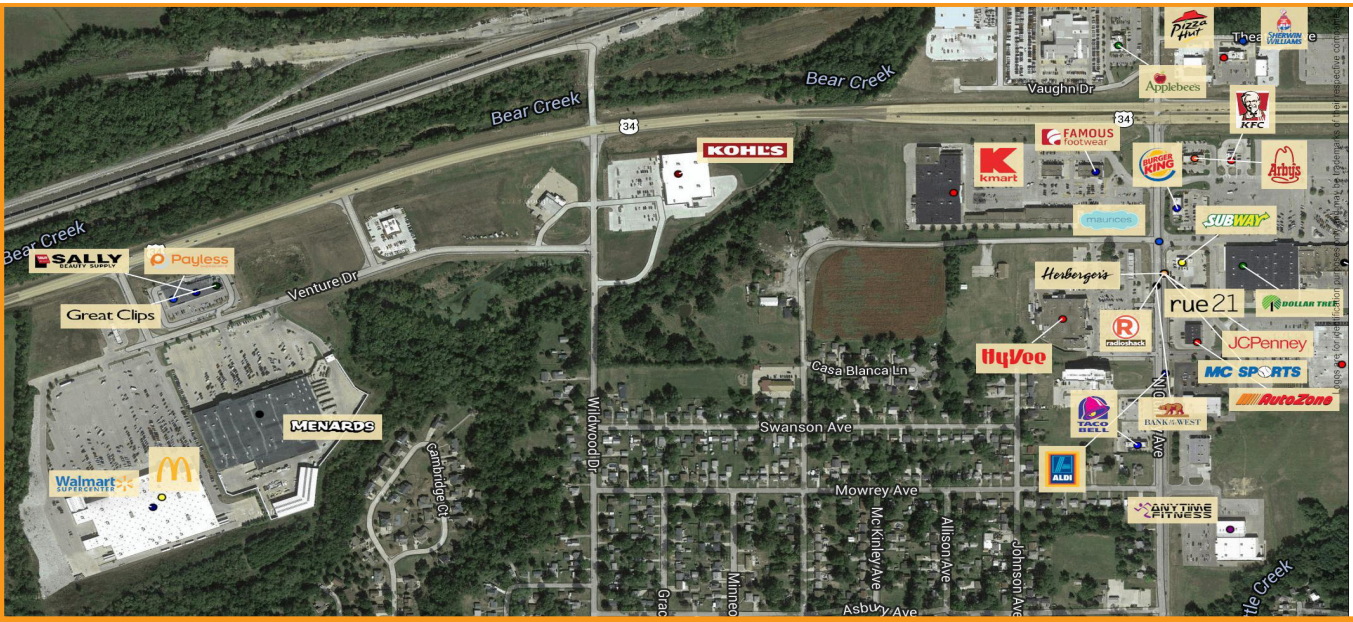

# OTTUMWA

OTTUMWA SHOPPING CENTER  
1863-1899 Venture Drive  
Ottumwa, IA 52501

## PROPERTY FEATURES

Join GameStop, Cato, Great Clips, Kay Jewelers, Cricket Wireless and Verizon in this excellent location with great visibility neighboring the local Walmart Supercenter.

**Schostak**  
BROTHERS & COMPANY  
www.schostak.com

Sara Chaiken  
(248) 357-6140 chaiken@schostak.com  
17800 Laurel Park Drive, N. - Suite 200C  
Livonia, MI 48152

Scan the QR Code for a list of our other properties!

SPACE	TENANT	SQFT
1863	Great Clips	1,200
<b>1867</b>	<b>Available</b>	<b>1,800</b>
1871	Armed Forces Career Center	1,600
1875	Top Nails	1,600
1879	Check Into Cash	1,600
1883	GameStop	2,000
1887	Sally Beauty Supply	1,600
1891	Verizon	2,000
1893	Cato	4,330
1895	Cricket Wireless	1,660
1899	Kay Jewelers	2,800
<b>Total</b>	<b>Square Footage</b>	<b>22,190</b>