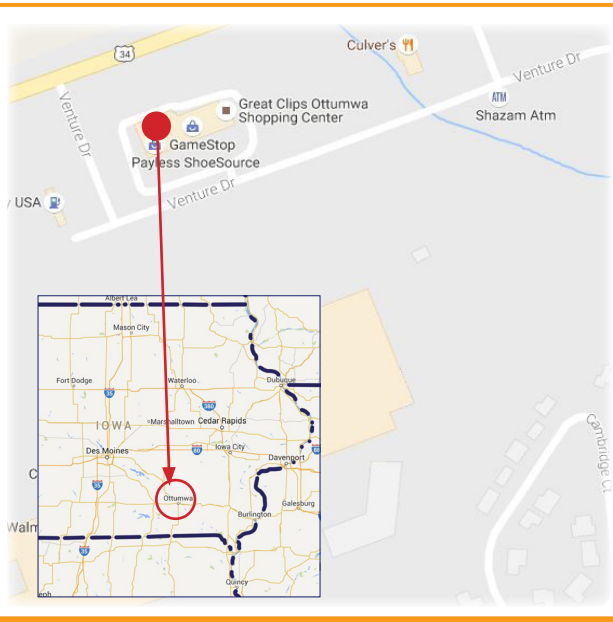

# OTTUMWA

OTTUMWA SHOPPING CENTER  
1863-1899 Venture Drive  
Ottumwa, IA 52501

## PROPERTY FEATURES

Join GameStop, Cato, Great Clips, Kay Jewelers, Cricket Wireless and Verizon in this excellent location with great visibility neighboring the local Walmart Supercenter.

**Schostak**  
BROTHERS & COMPANY  
www.schostak.com

Sara Chaiken  
(248) 357-6140 chaiken@schostak.com  
17800 Laurel Park Drive, N. - Suite 200C  
Livonia, MI 48152

Scan the QR Code for a list of our other properties!

SPACE	TENANT	SQFT
1863	Great Clips	1,200
<b>1867</b>	<b>Available</b>	<b>1,800</b>
1871	Armed Forces Career Center	1,600
1875	Top Nails	1,600
1879	Check Into Cash	1,600
1883	GameStop	2,000
1887	Sally Beauty Supply	1,600
1891	Verizon	2,000
1893	Cato	4,330
1895	Cricket Wireless	1,660
1899	Kay Jewelers	2,800
<b>Total</b>	<b>Square Footage</b>	<b>22,190</b>

# OTTUMWA

**OTTUMWA SHOPPING CENTER**  
 1863-1899 Venture Drive  
 Ottumwa, IA 52501