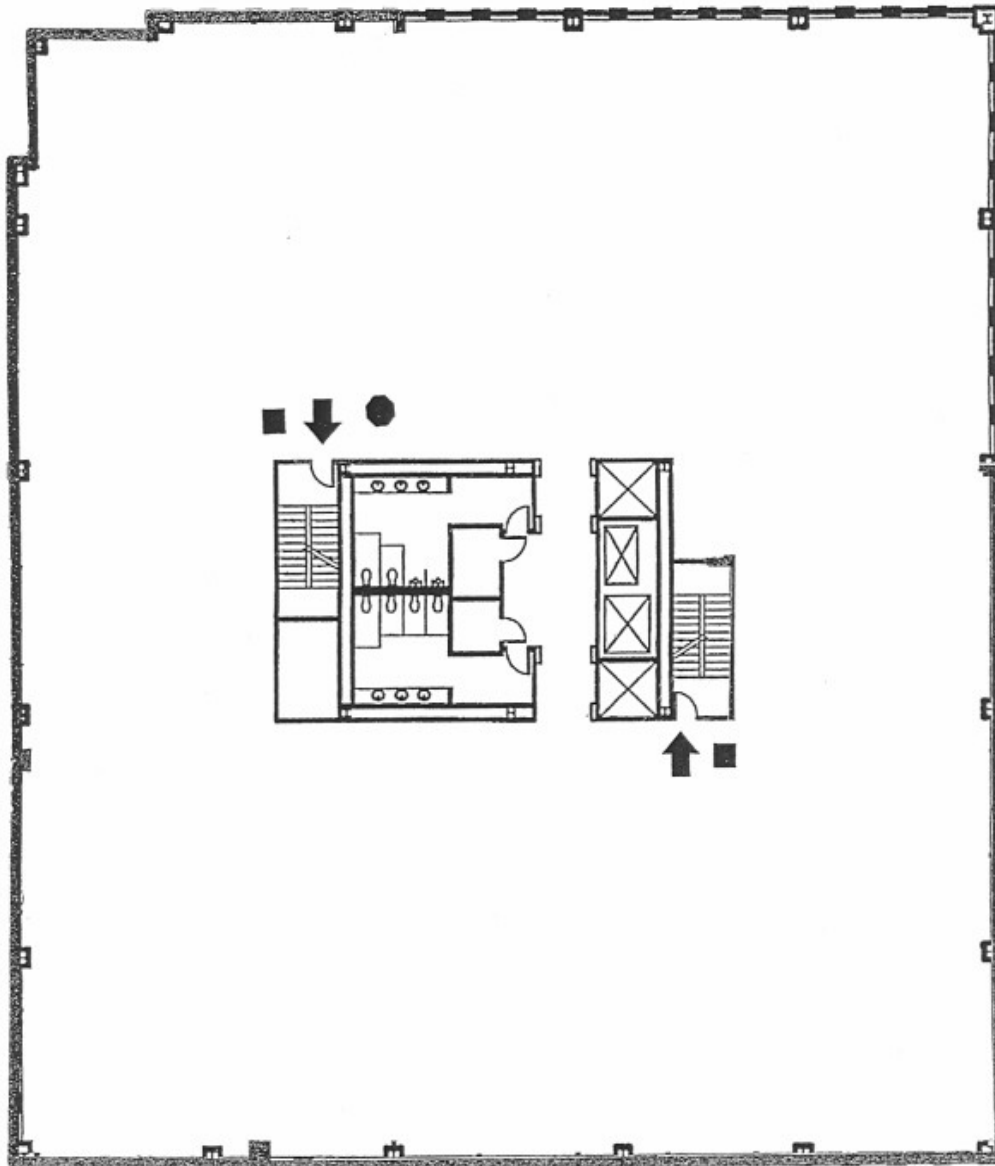

POINTE PLAZA

TO ALERT THE BUILDING OF A FIRE

1. Call the Fire Dept at 911 and Bldg. Mgmt at 313-884-7700
2. Attempt to extinguish the fire, if minor
3. Isolate the fire by closing the doors in the fire area.
4. Assist people in the immediate fire area to safety.
5. Evacuate by leading people calmly & quickly through the nearest stairwell or preplanned escape route.
6. DO NOT use elevators.
7. If the preplanned escape route is full of smoke, direct people to an alternate stairwell or secondary escape route.
8. Do not attempt reentry until the all clear signal is given by the Fire Dept.

FIRE EXITS →

FIRE EXTINGUISHERS ●

PULL STATIONS ■

POINTE PLAZA
MACK OFFICE BLDG.
2ND THRU 4TH FLOORS