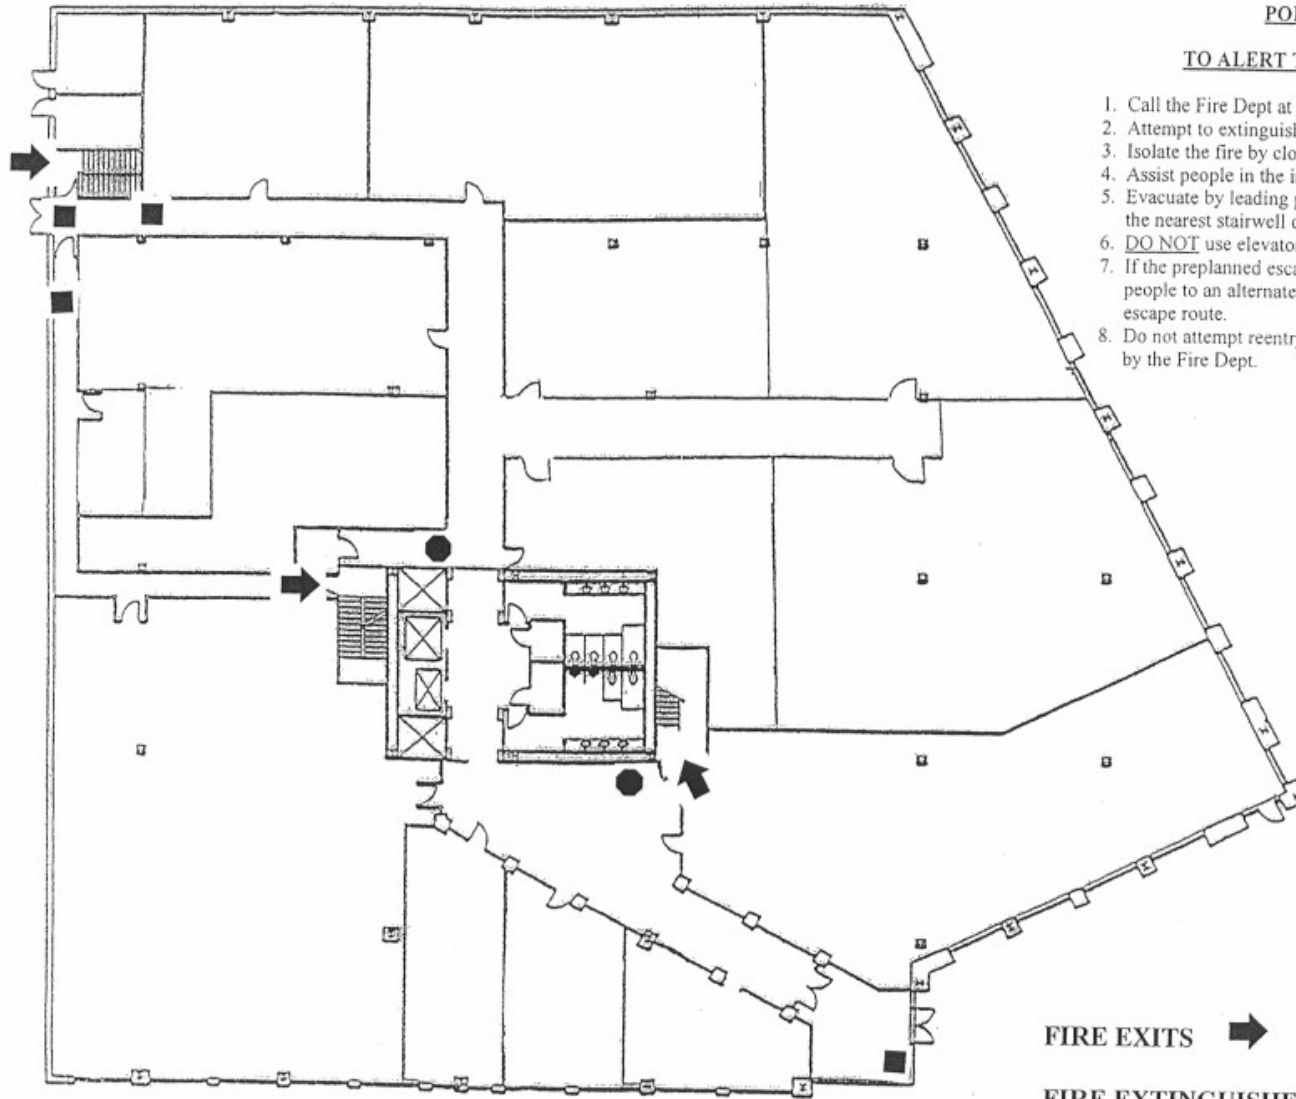

POINTE PLAZA

TO ALERT THE BUILDING OF A FIRE

1. Call the Fire Dept at 911 and Bldg. Mgmt at 313-884-7700
2. Attempt to extinguish the fire, if minor
3. Isolate the fire by closing the doors in the fire area.
4. Assist people in the immediate fire area to safety.
5. Evacuate by leading people calmly & quickly through the nearest stairwell or preplanned escape route.
6. DO NOT use elevators.
7. If the preplanned escape route is full of smoke, direct people to an alternate stairwell or secondary escape route.
8. Do not attempt reentry until the all clear signal is given by the Fire Dept.

FIRE EXITS →

FIRE EXTINGUISHERS ●

PULL STATIONS ■

**POINTE PLAZA
MACK OFFICE BLDG.
LOWER LEVEL**

POINTE PLAZA

TO ALERT THE BUILDING OF A FIRE

1. Call the Fire Dept at 911 and Bldg. Mgmt at 313-884-7700
2. Attempt to extinguish the fire, if minor
3. Isolate the fire by closing the doors in the fire area.
4. Assist people in the immediate fire area to safety.
5. Evacuate by leading people calmly & quickly through the nearest stairwell or preplanned escape route.
6. DO NOT use elevators.
7. If the preplanned escape route is full of smoke, direct people to an alternate stairwell or secondary escape route.
8. Do not attempt reentry until the all clear signal is given by the Fire Dept.