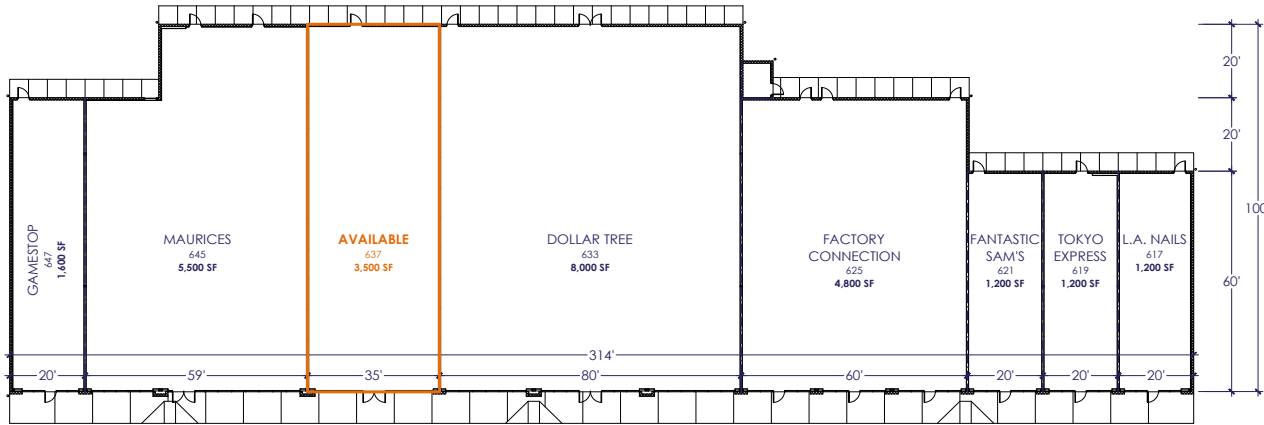

Scan the QR Code for a list of our other properties!

SPACE	TENANT	SQFT
647	GameStop	1,600
645	Maurices	5,500
637	Available	3,500
633	Dollar Tree	8,000
625	Factory Connection	4,800
621	Fantastic Sam's	1,200
619	Tokyo Express	1,200
617	L.A. Nails	1,200