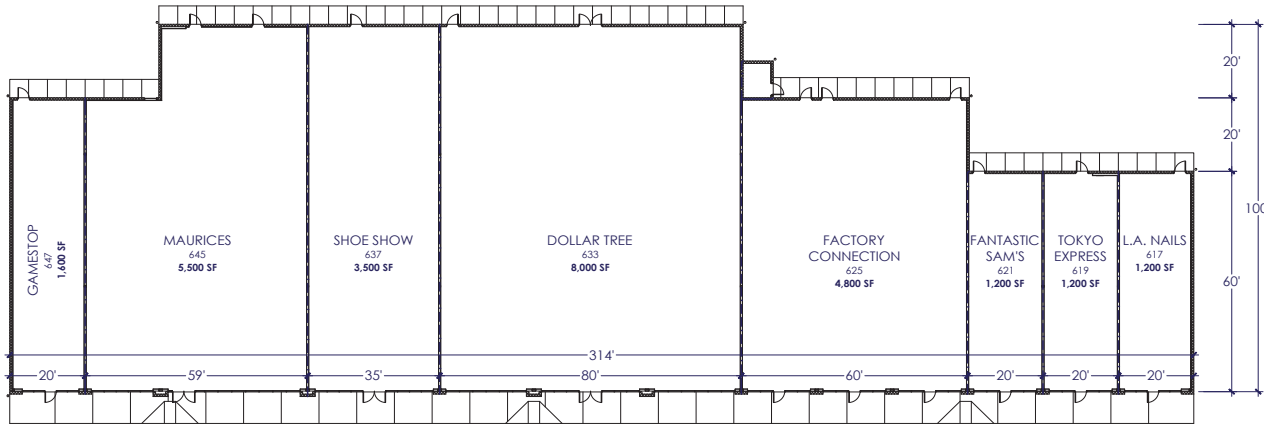

## PROPERTY FEATURES

Join GameStop, Maurices, Shoe Show, Fantastic Sam's and LA Nails in this excellent location with outstanding visibility neighboring the local Walmart Supercenter.

SPACE	TENANT	SQFT
647	GameStop	1,600
645	Maurices	5,500
637	Shoe Show	3,500
633	Dollar Tree	8,000
625	Factory Connection	4,800
621	Fantastic Sam's	1,200
619	Tokyo Express	1,200
617	L.A. Nails	1,200