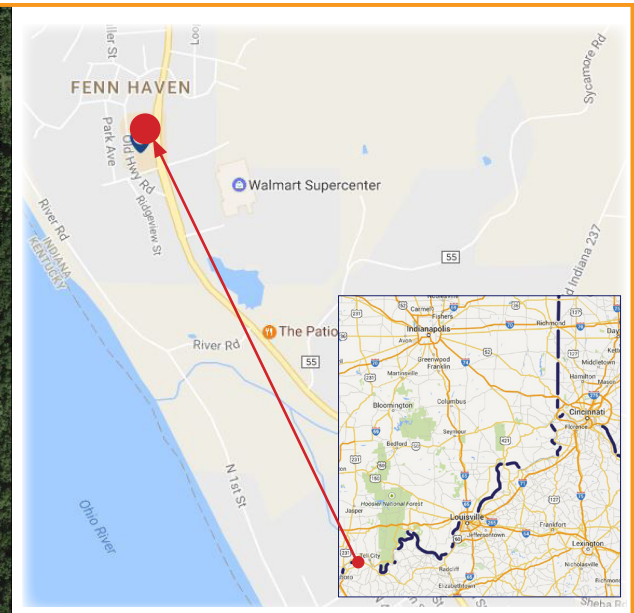

## PROPERTY FEATURES

Join GameStop, Maurices, Shoe Show, Fantastic Sam's and LA Nails in this excellent location with outstanding visibility neighboring the local Walmart Supercenter.

SPACE	TENANT	SQFT
647	GameStop	1,600
645	Maurices	5,500
637	Shoe Show	3,500
633	Dollar Tree	8,000
625	Factory Connection	4,800
621	Fantastic Sam's	1,200
619	Tokyo Express	1,200
617	L.A. Nails	1,200

↓ WALMART SUPERCENTER ↓