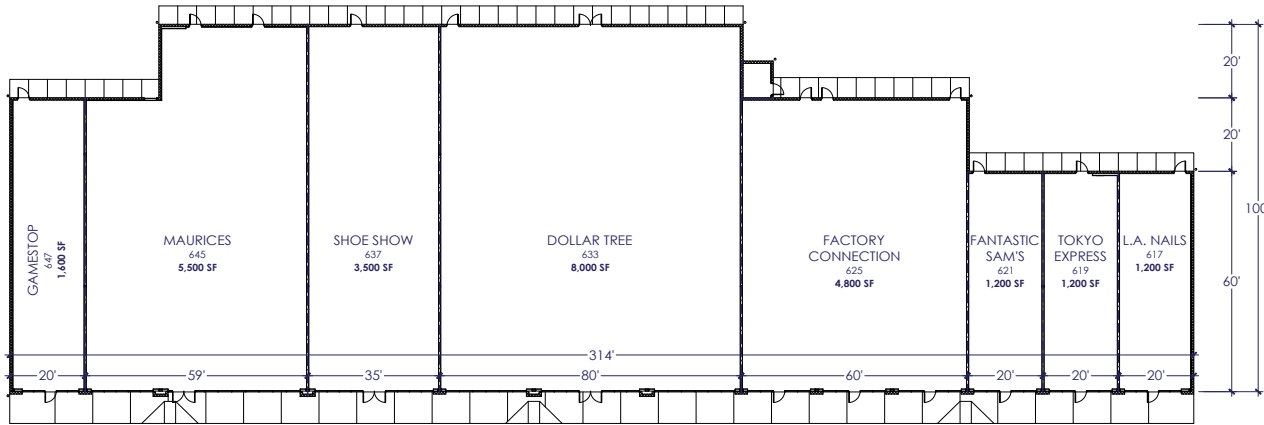

Sara Chaiken  
(248) 357-6140 chaiken@schostak.com  
17800 Laurel Park Drive, N. - Suite 200C  
Livonia, MI 48152

Scan the QR Code for a list of our other properties!

SPACE	TENANT	SQFT
647	GameStop	1,600
645	Maurices	5,500
637	Shoe Show	3,500
633	Dollar Tree	8,000
625	Factory Connection	4,800
621	Fantastic Sam's	1,200
619	Tokyo Express	1,200
617	L.A. Nails	1,200