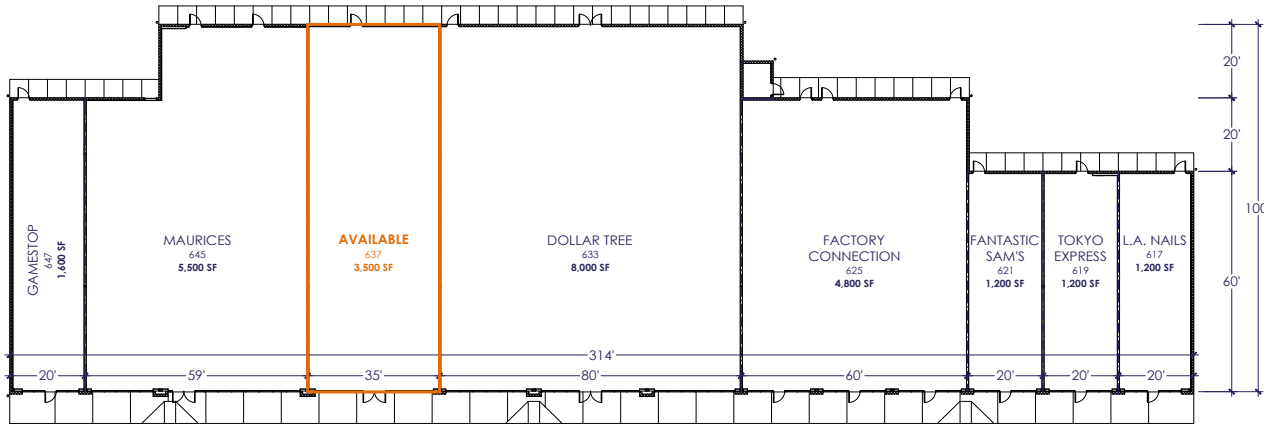

Scan the QR Code for a list of our other properties!

SPACE	TENANT	SQFT
647	GameStop	1,600
645	Maurices	5,500
637	Available	3,500
633	Dollar Tree	8,000
625	Factory Connection	4,800
621	Fantastic Sam's	1,200
619	Tokyo Express	1,200
617	L.A. Nails	1,200