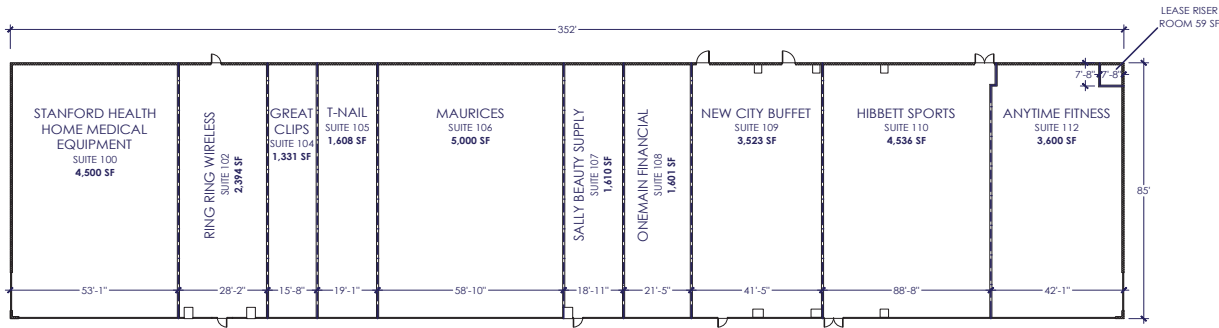

Rebecca Dragin  
(614) 306-4556 dragin@schostak.com  
17800 Laurel Park Drive, N. - Suite 200C  
Livonia, MI 48152

↑ WALMART SUPERCENTER

SUITE	TENANT	SQFT	SUITE	TENANT	SQFT
100	Sanford Health Home Medical Equipment	4,500	107	Sally Beauty Supply	1,610
102	Ring Ring Wireless	2,394	108	OneMain Financial	1,601
104	Great Clips	1,331	109	New City Buffet	3,523
105	T-Nail	1,608	110	Hibbett Sports	4,536
106	Maurices	5,000	112	Anytime Fitness	3,600