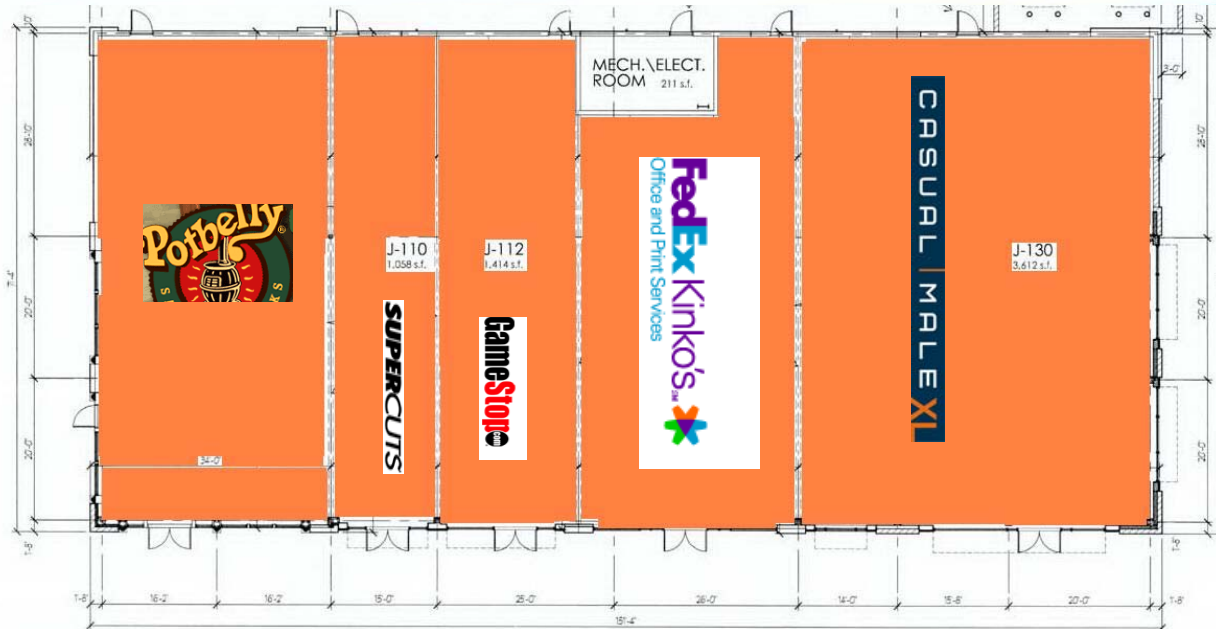

Building J

NORTH ELEVATION RETAIL "J"
SCALE 3/32"=1'-0"

FLOOR PLAN RETAIL "J"
SCALE 3/32"=1'-0"