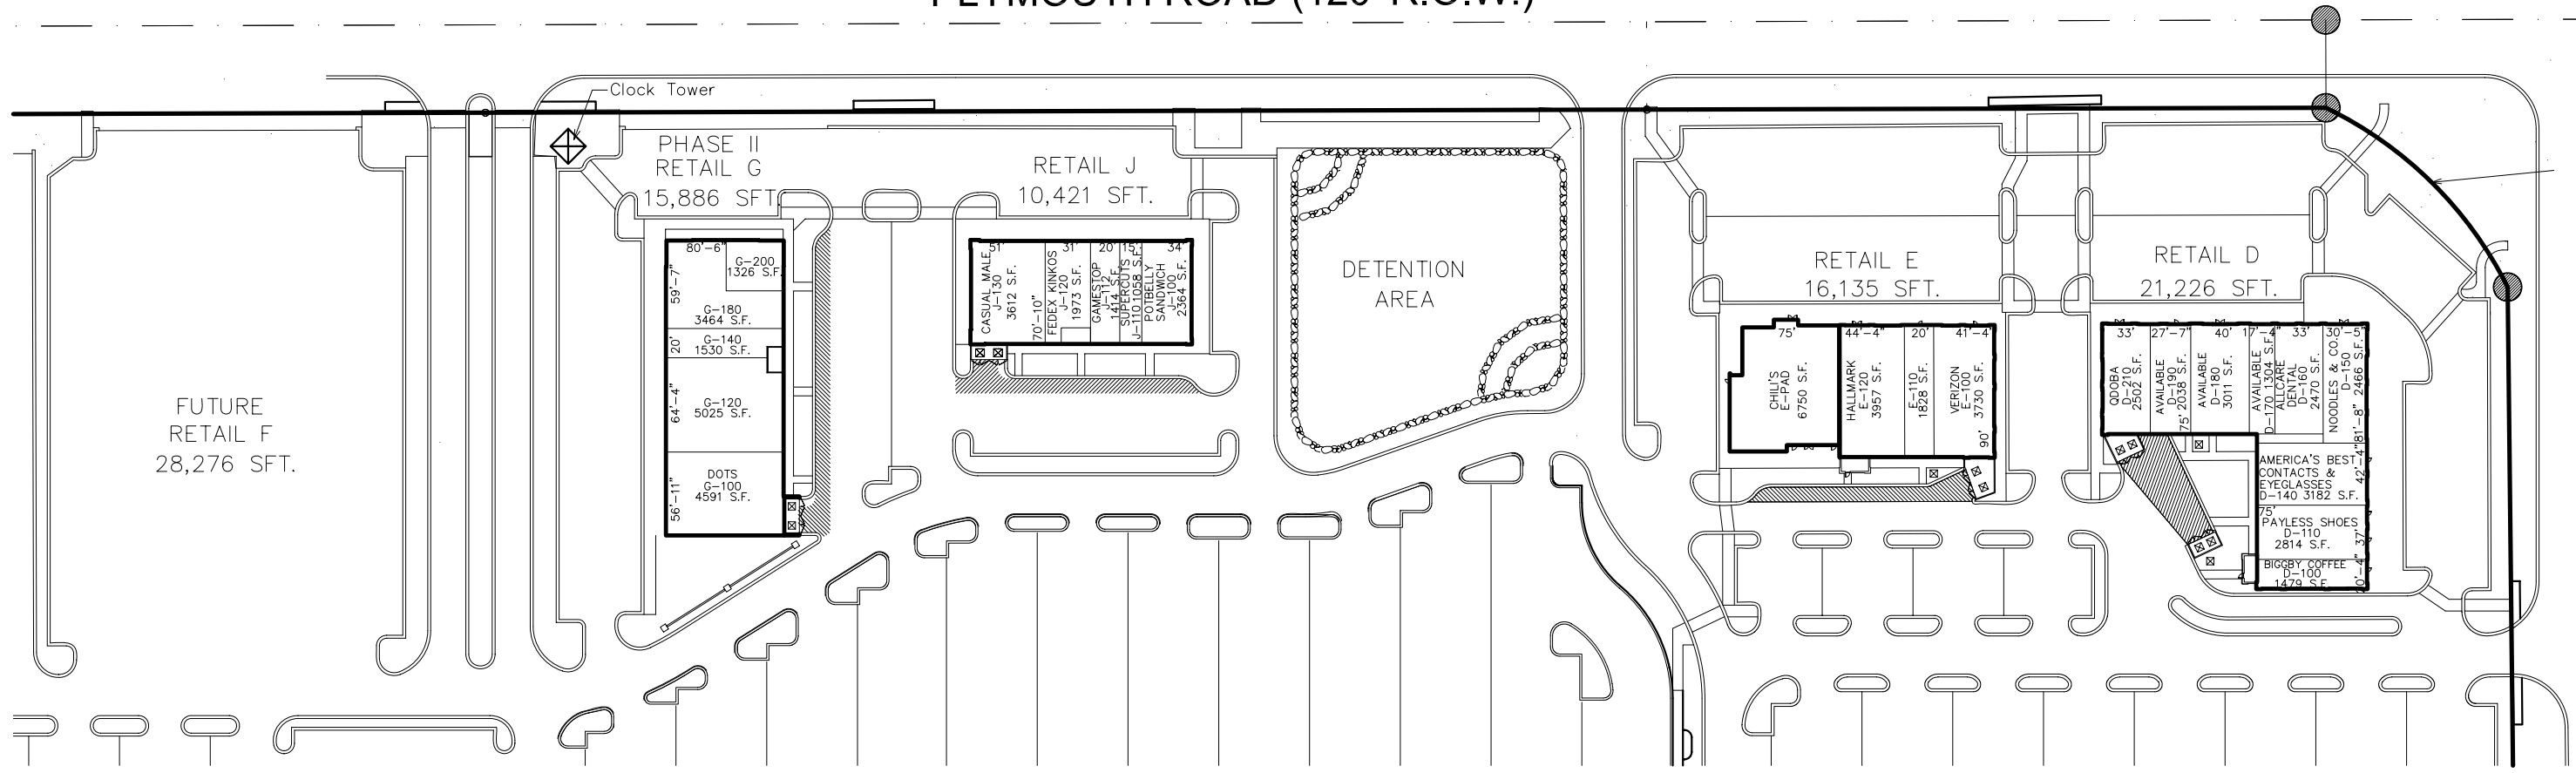

PLYMOUTH ROAD (120' R.O.W.)

MIDDLEBELT ROAD (120' R.O.W.)

LEASE PLAN
DO NOT SCALE DRAWINGS

LOCATION MAP

VICINITY MAP

WONDERLAND VILLAGE
LIVONIA, MI

MARCH 5, 2010