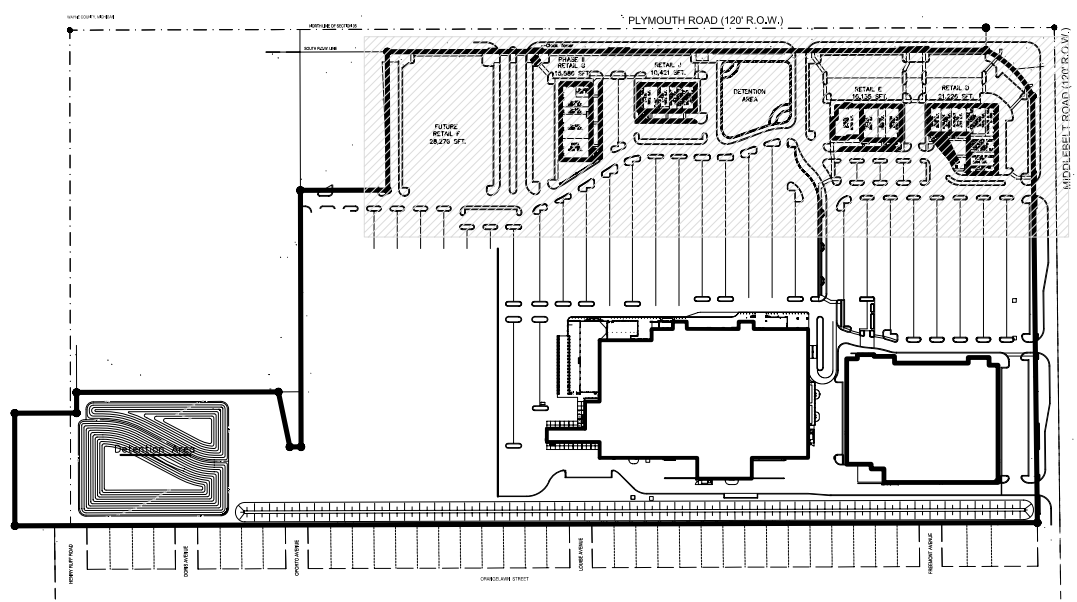

PLYMOUTH ROAD (120' R.O.W.)

MIDDLEBELT ROAD (120' R.O.W.)

LEASE PLAN
DO NOT SCALE DRAWINGS

LOCATION MAP

VICINITY MAP

WONDERLAND VILLAGE
LIVONIA, MI

MARCH 5, 2010