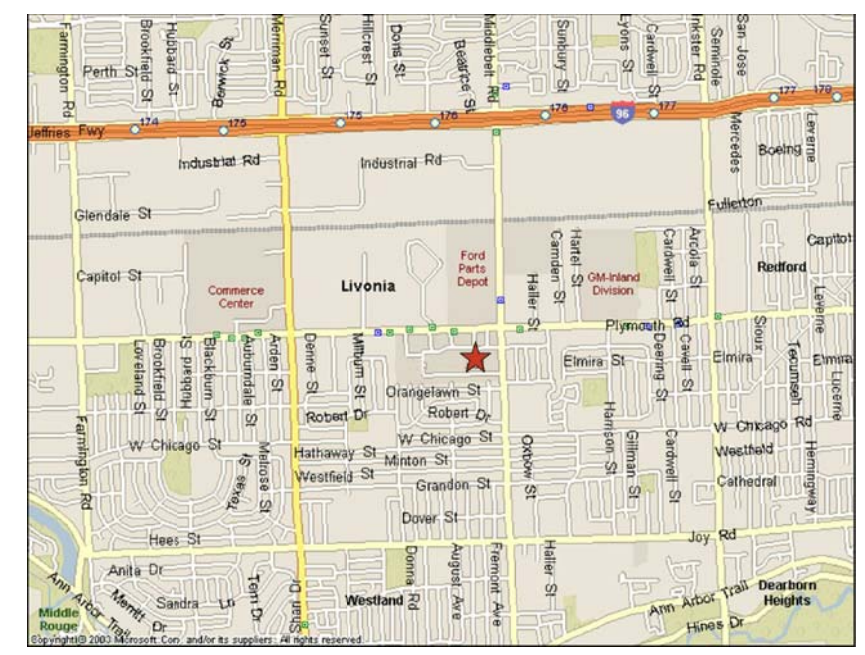

PLYMOUTH ROAD (120' R.O.W.)

MIDDLEBELT ROAD (120' R.O.W.)

LEASE PLAN
DO NOT SCALE DRAWINGS

LOCATION MAP

VICINITY MAP

WONDERLAND VILLAGE
LIVONIA, MI

MARCH 5, 2010