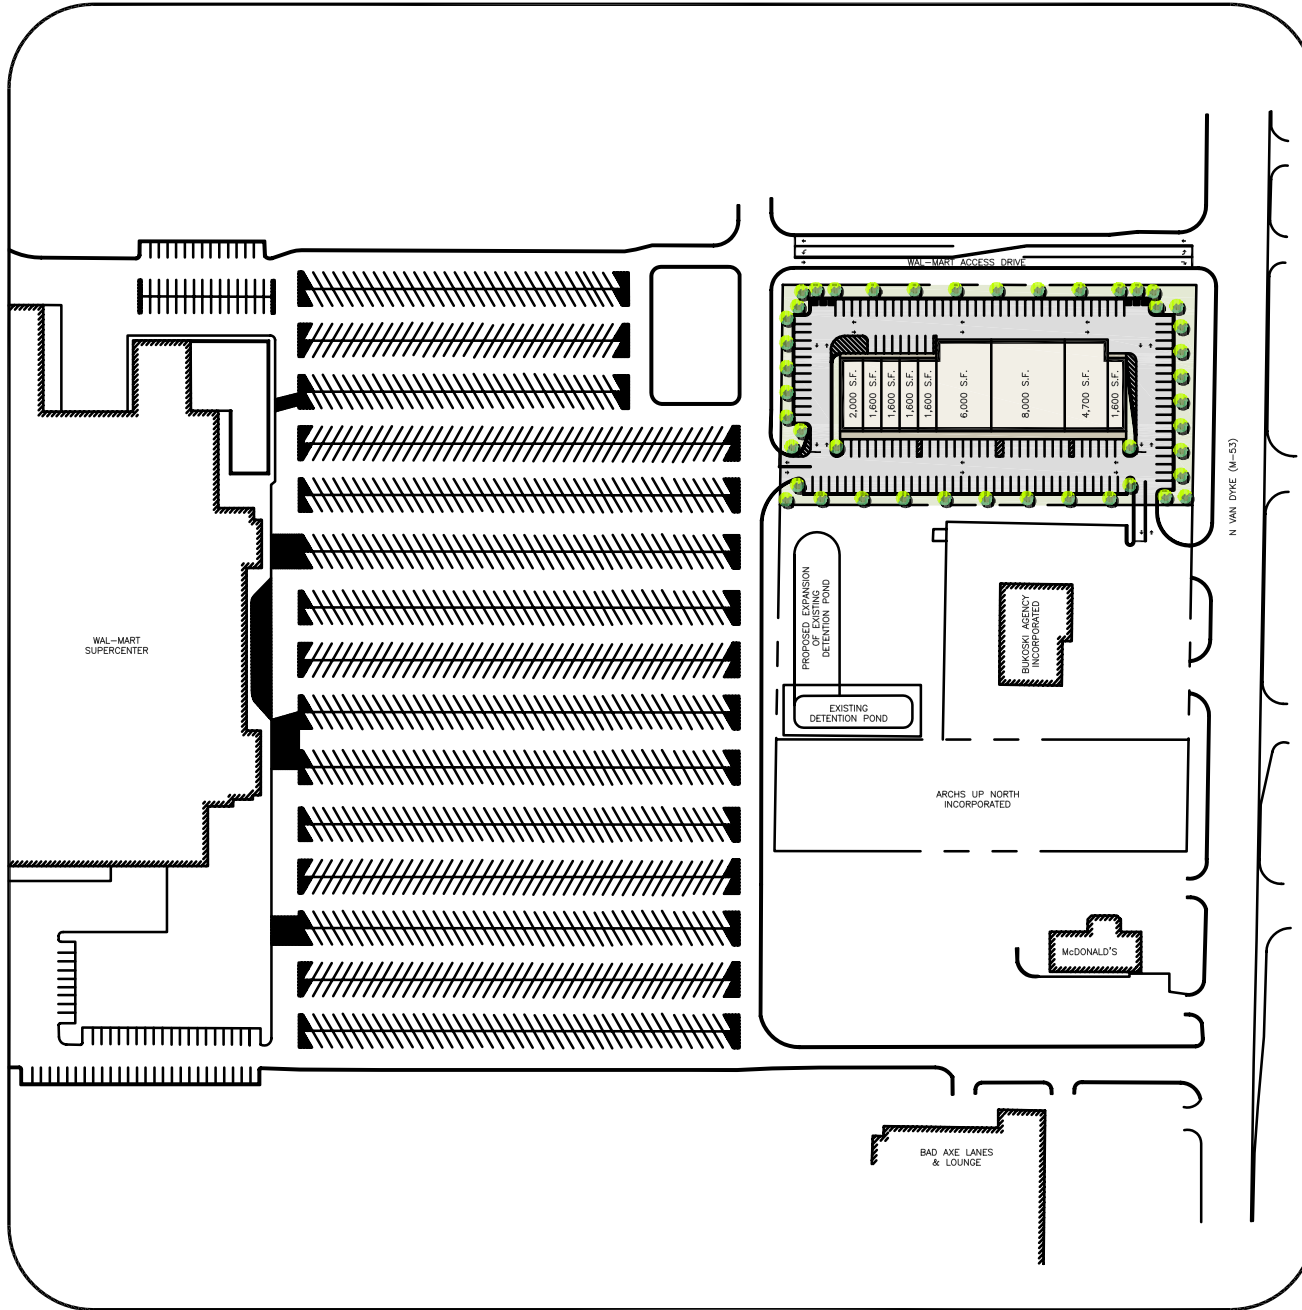

BAD AXE SHOPPING CENTER

SITE PLAN