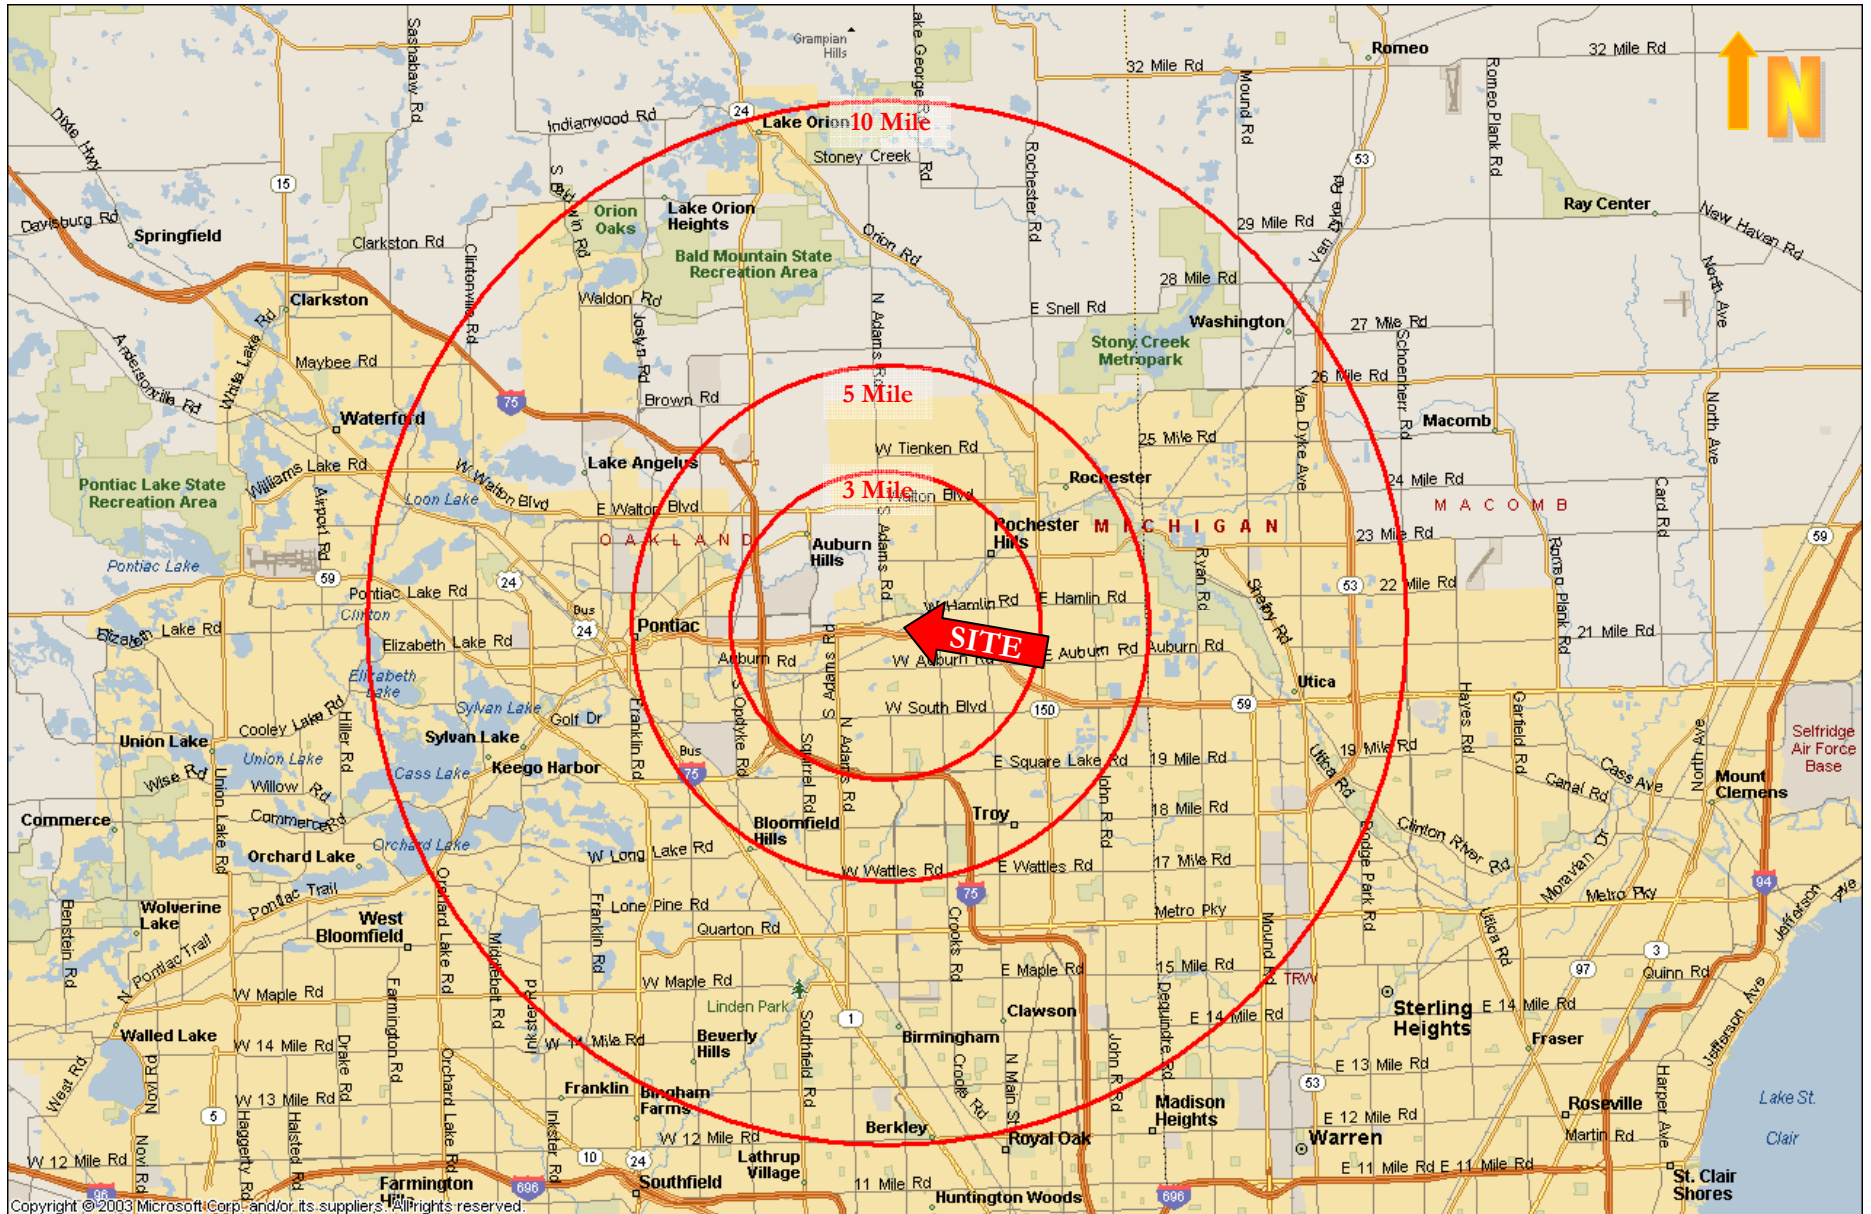

Madison Park – Rochester Hills, MI.

Copyright © 2003 Microsoft Corp. and/or its suppliers. All rights reserved.

17672 Laurel Park Drive North, Suite 400E, Livonia, MI 48152

www.schostak.com