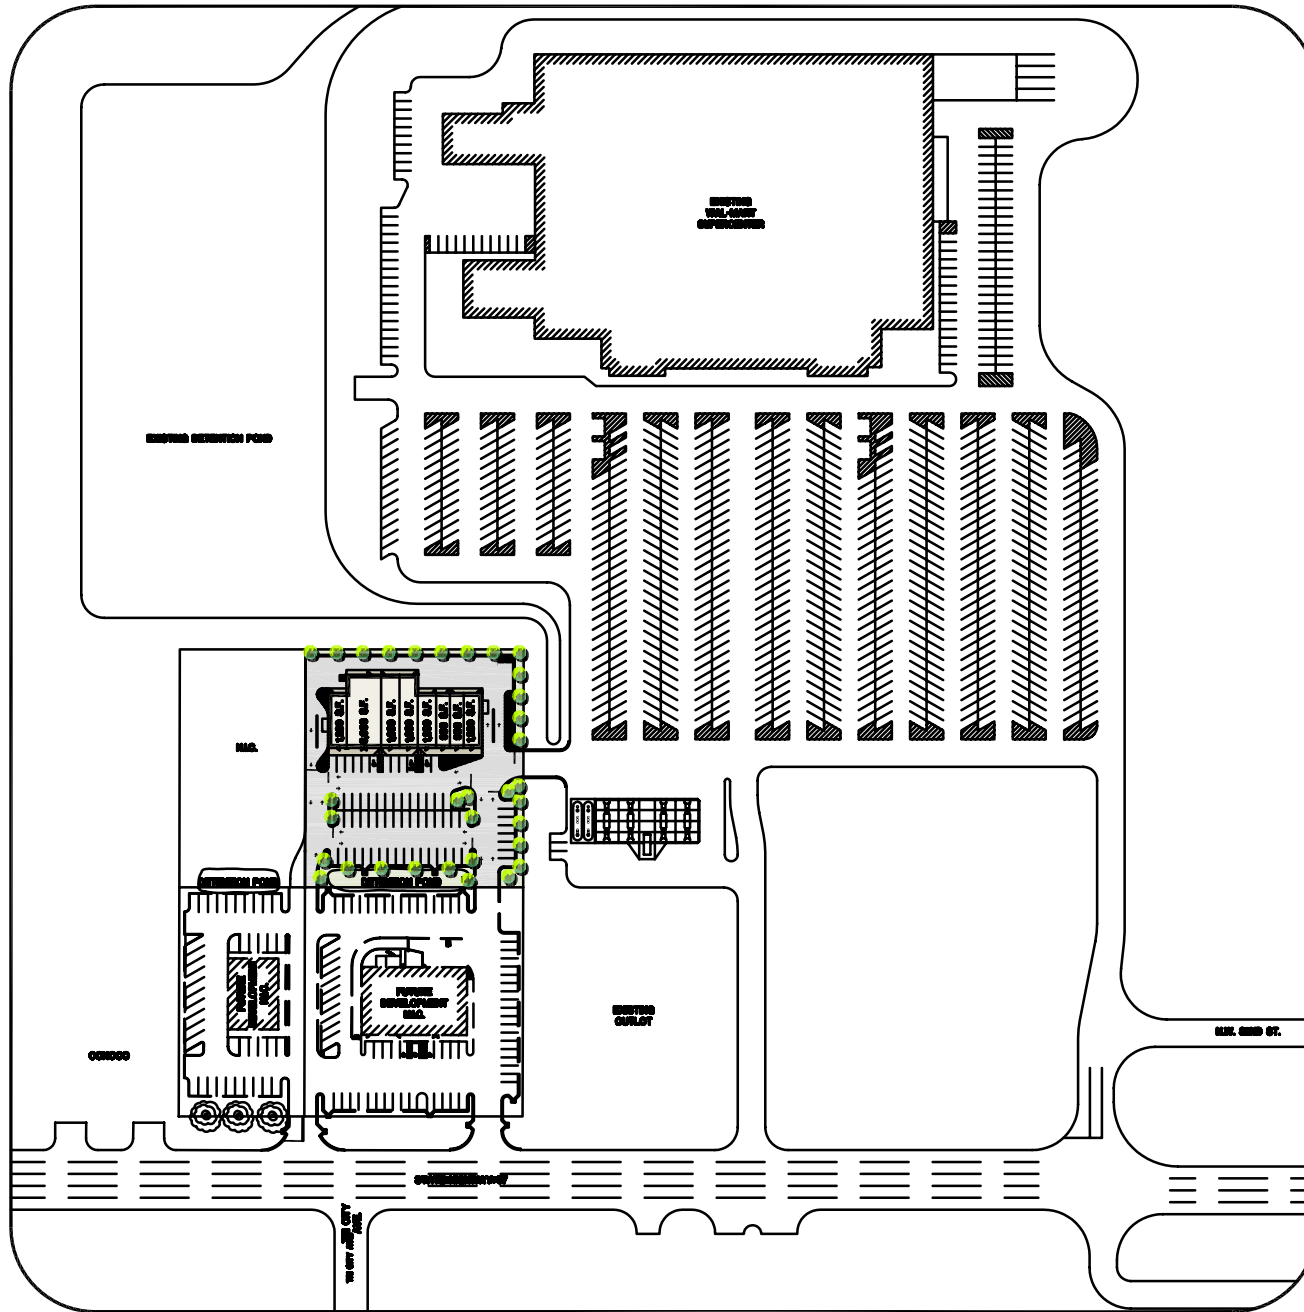

NEWCASTLE SHOPPING CENTER

Site Plan