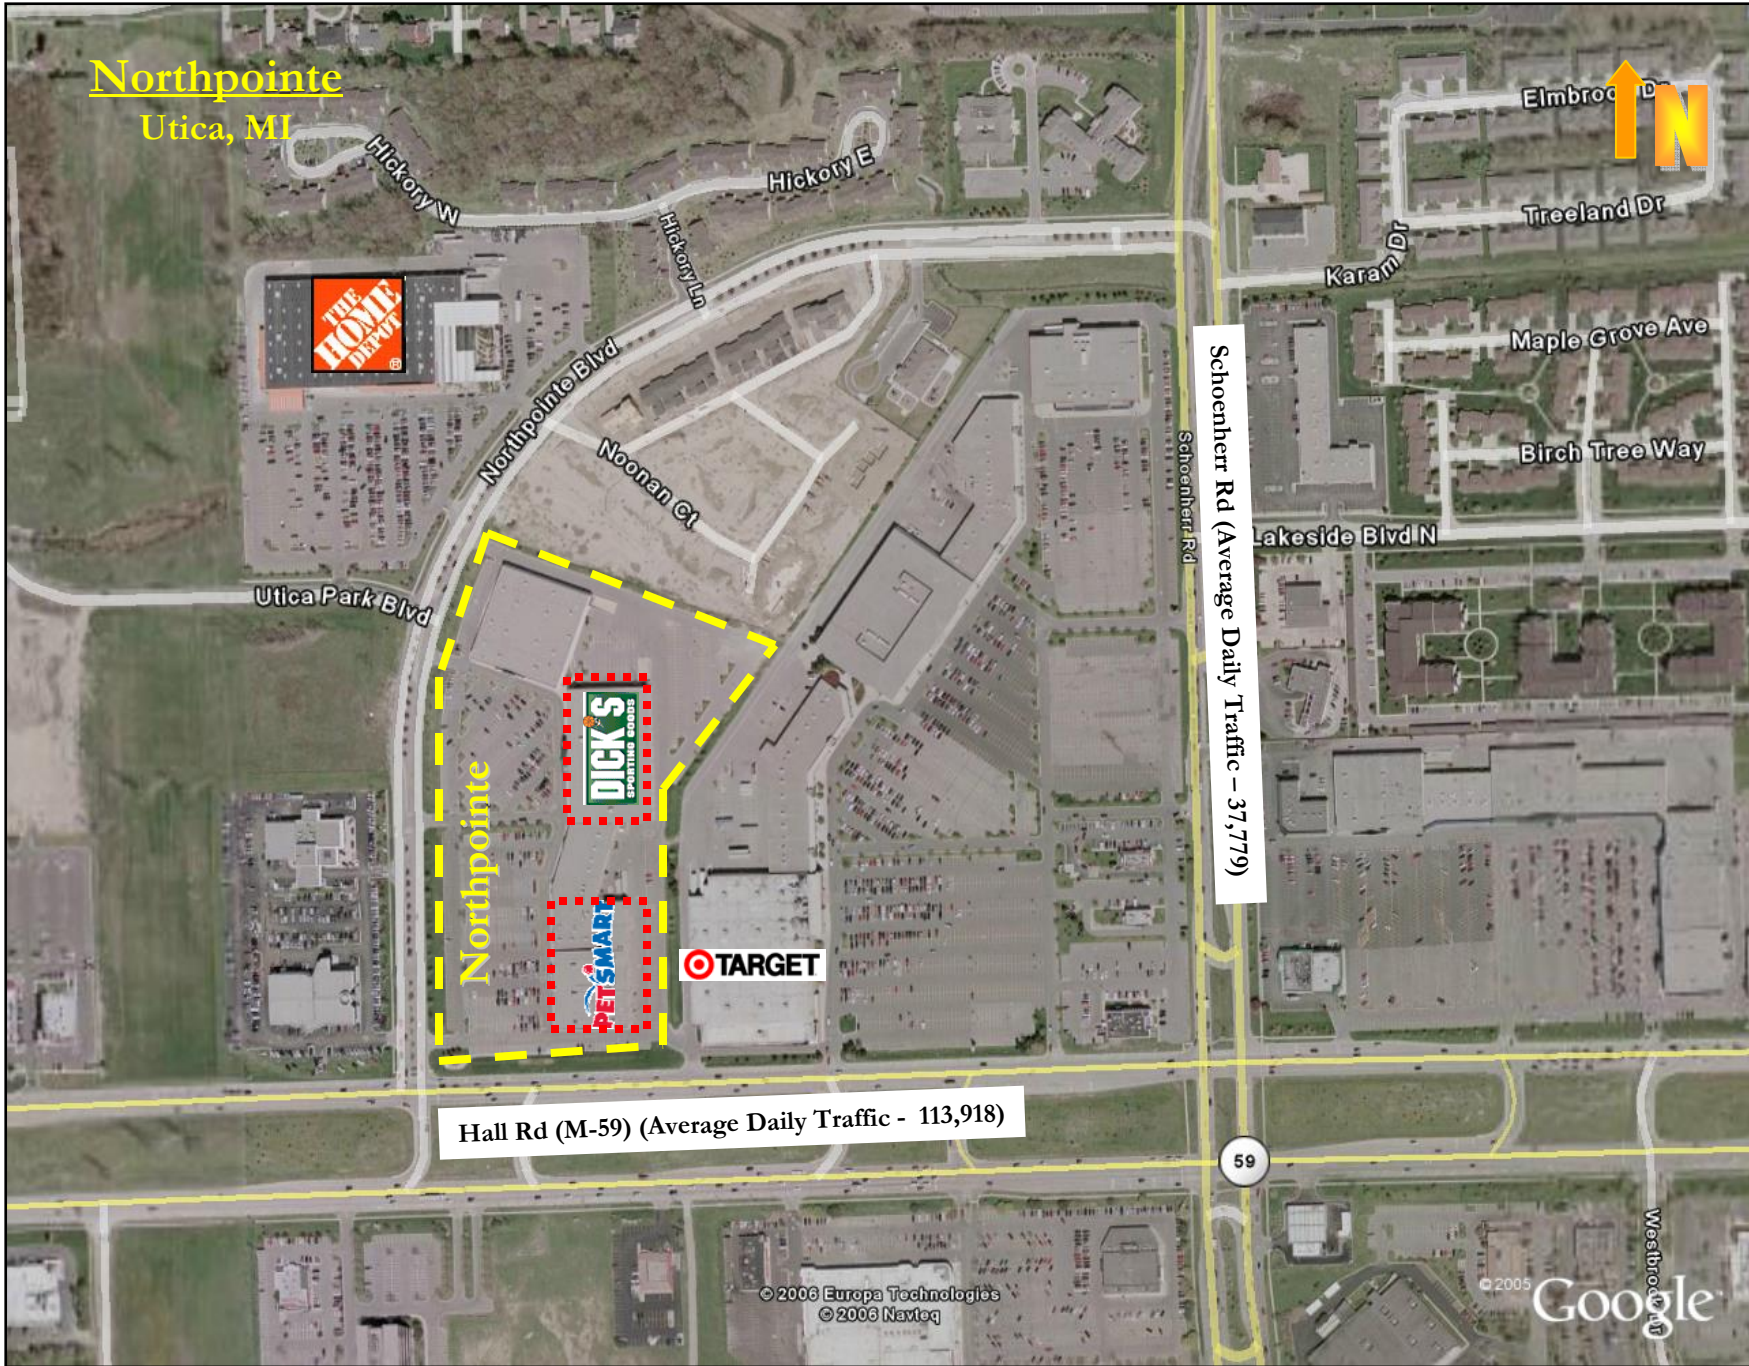

Northpointe

Utica, MI

Schoenherr Rd (Average Daily Traffic - 37,779)

Hall Rd (M-59) (Average Daily Traffic - 113,918)