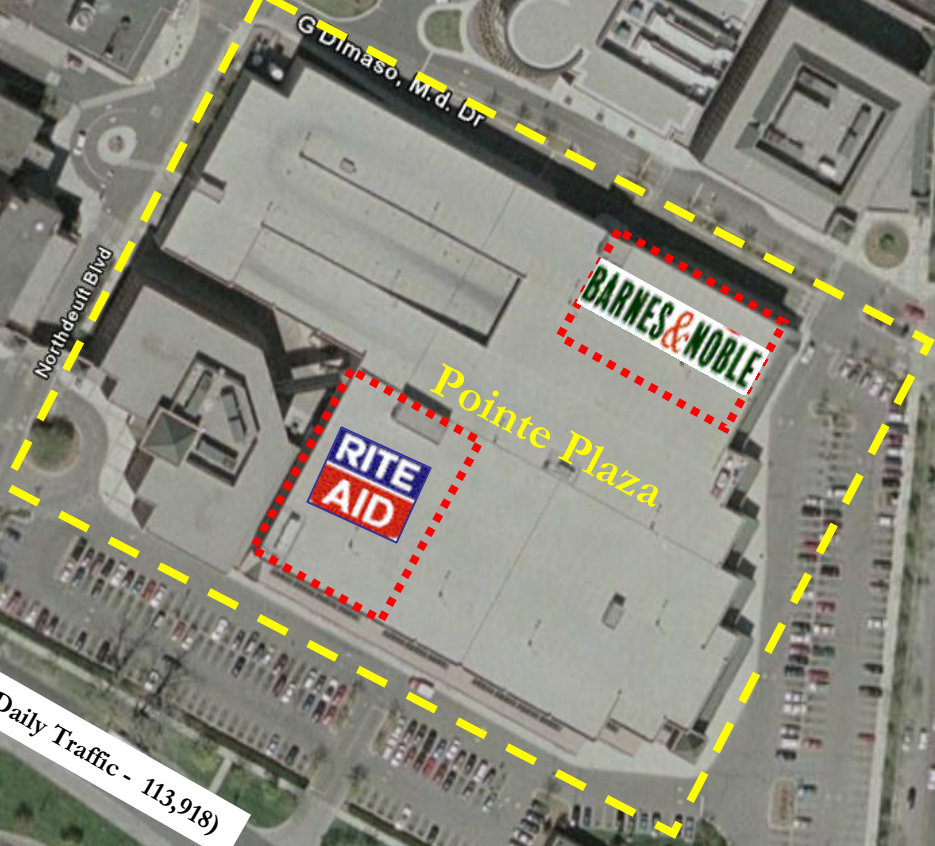

Pointe Plaza  
Grosse Pointe, MI

Moross Rd (Average Daily Traffic - 113,918)

Mack Ave (Average Daily Traffic - 33,022)

© 2007 Navteq

© 2007 Europa Technologies

© 2005 Google

Pointer 42°25'07.89" N 82°54'43.22" W elev 581 ft

Streaming ||||| 100%

Eye alt 1761 ft