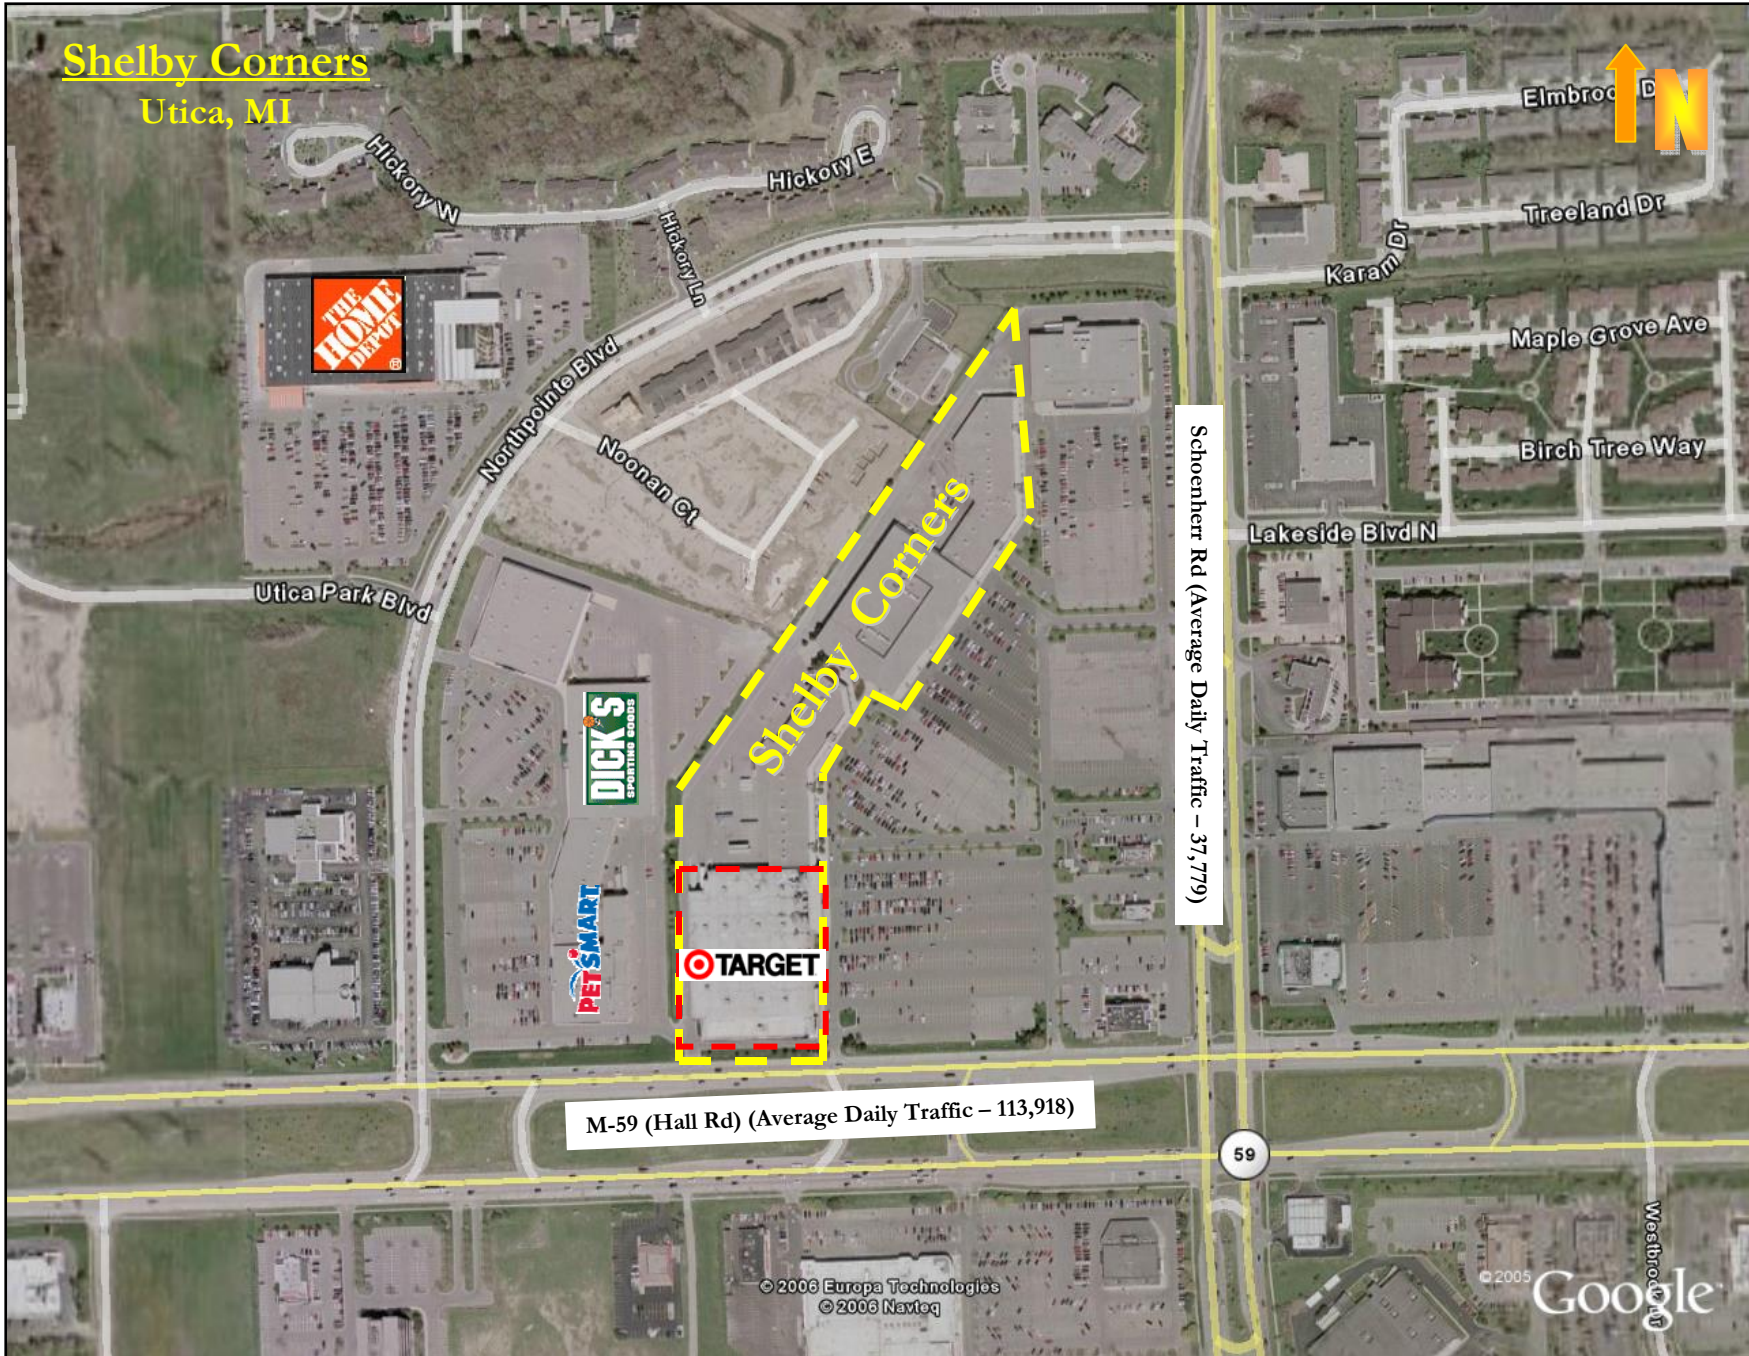

# Shelby Corners

Utica, MI

Shelby Corners

TARGET

THE HOME DEPOT

DICK'S SPORTING GOODS

PET SMART

M-59 (Hall Rd) (Average Daily Traffic – 113,918)

Schoenher Rd (Average Daily Traffic – 37,779)

59

© 2006 Europa Technologies  
© 2006 Navteq

© 2005 Google