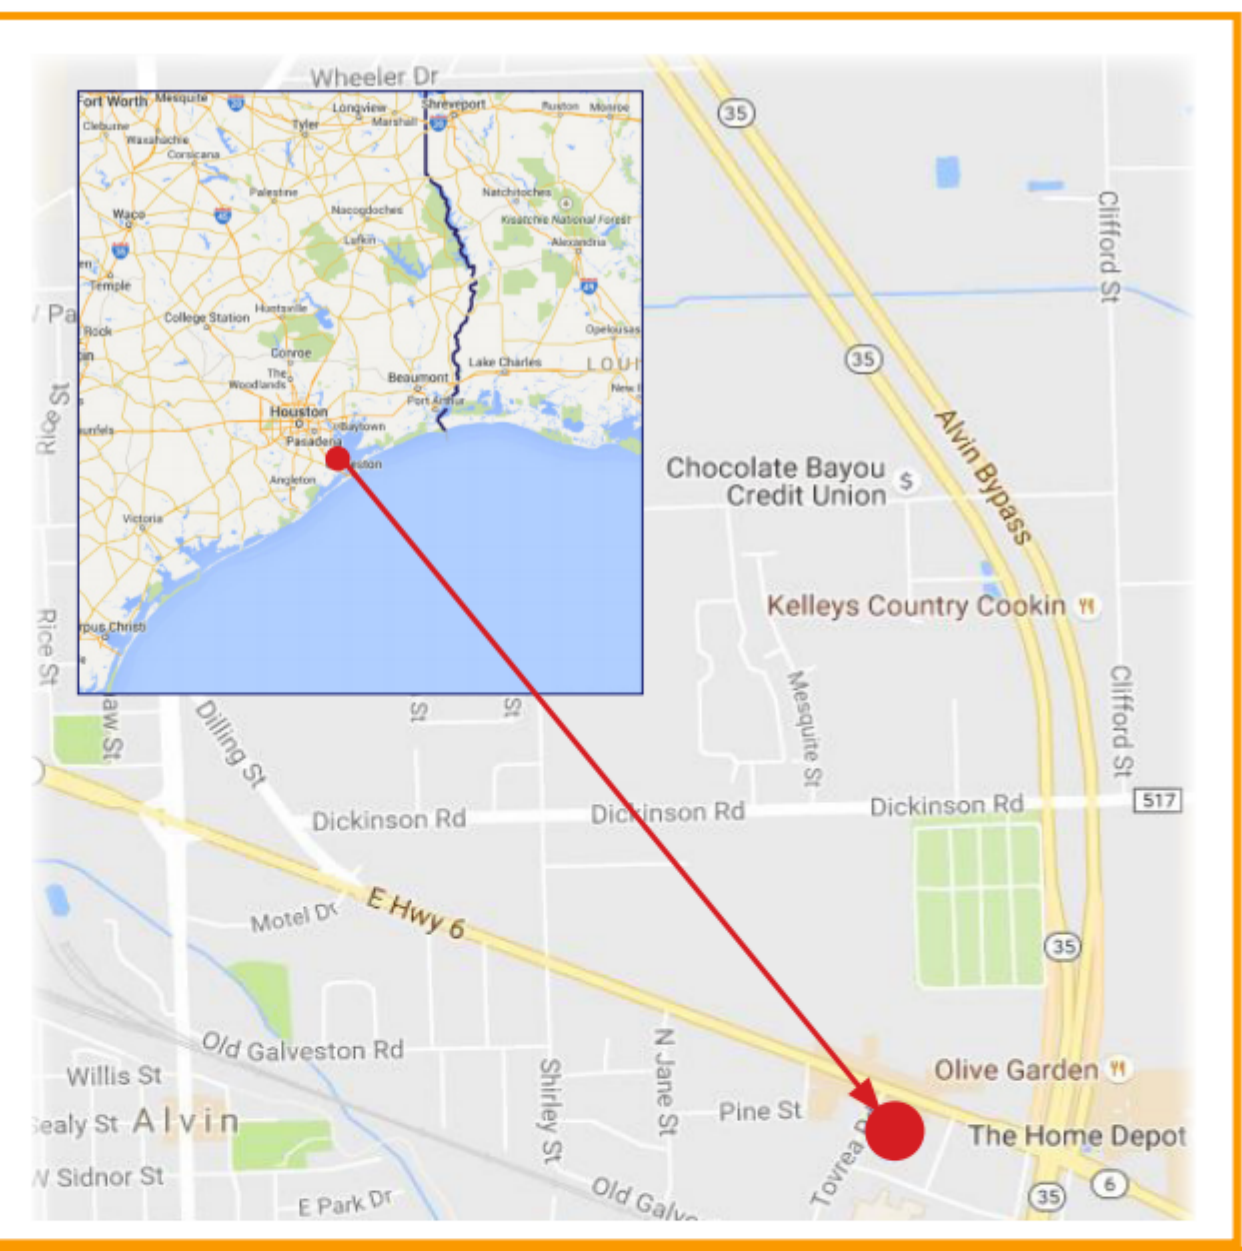

PROPERTY FEATURES

Join Wingstop, Great Clips, and Healthworks Chiropractic in this busy shopping center, located next to Walmart.

Scan the QR Code for a list of our other properties!

↑ WALMART SUPERCENTER ↑

SUITE	TENANT	SQFT
A	C house Adventures	1,360
B	Available	2,500
C	HealthWorks Chiropractic	1,800
H	Available	1,560
D	Alvin Family Dental	2,487
E	Q Nails	1,540
G	Wingstop	2,176
F	Great Clips	1,264

ALVIN

ALVIN SHOPPING CENTER
 173 Tovrea Road
 Alvin, TX 77511