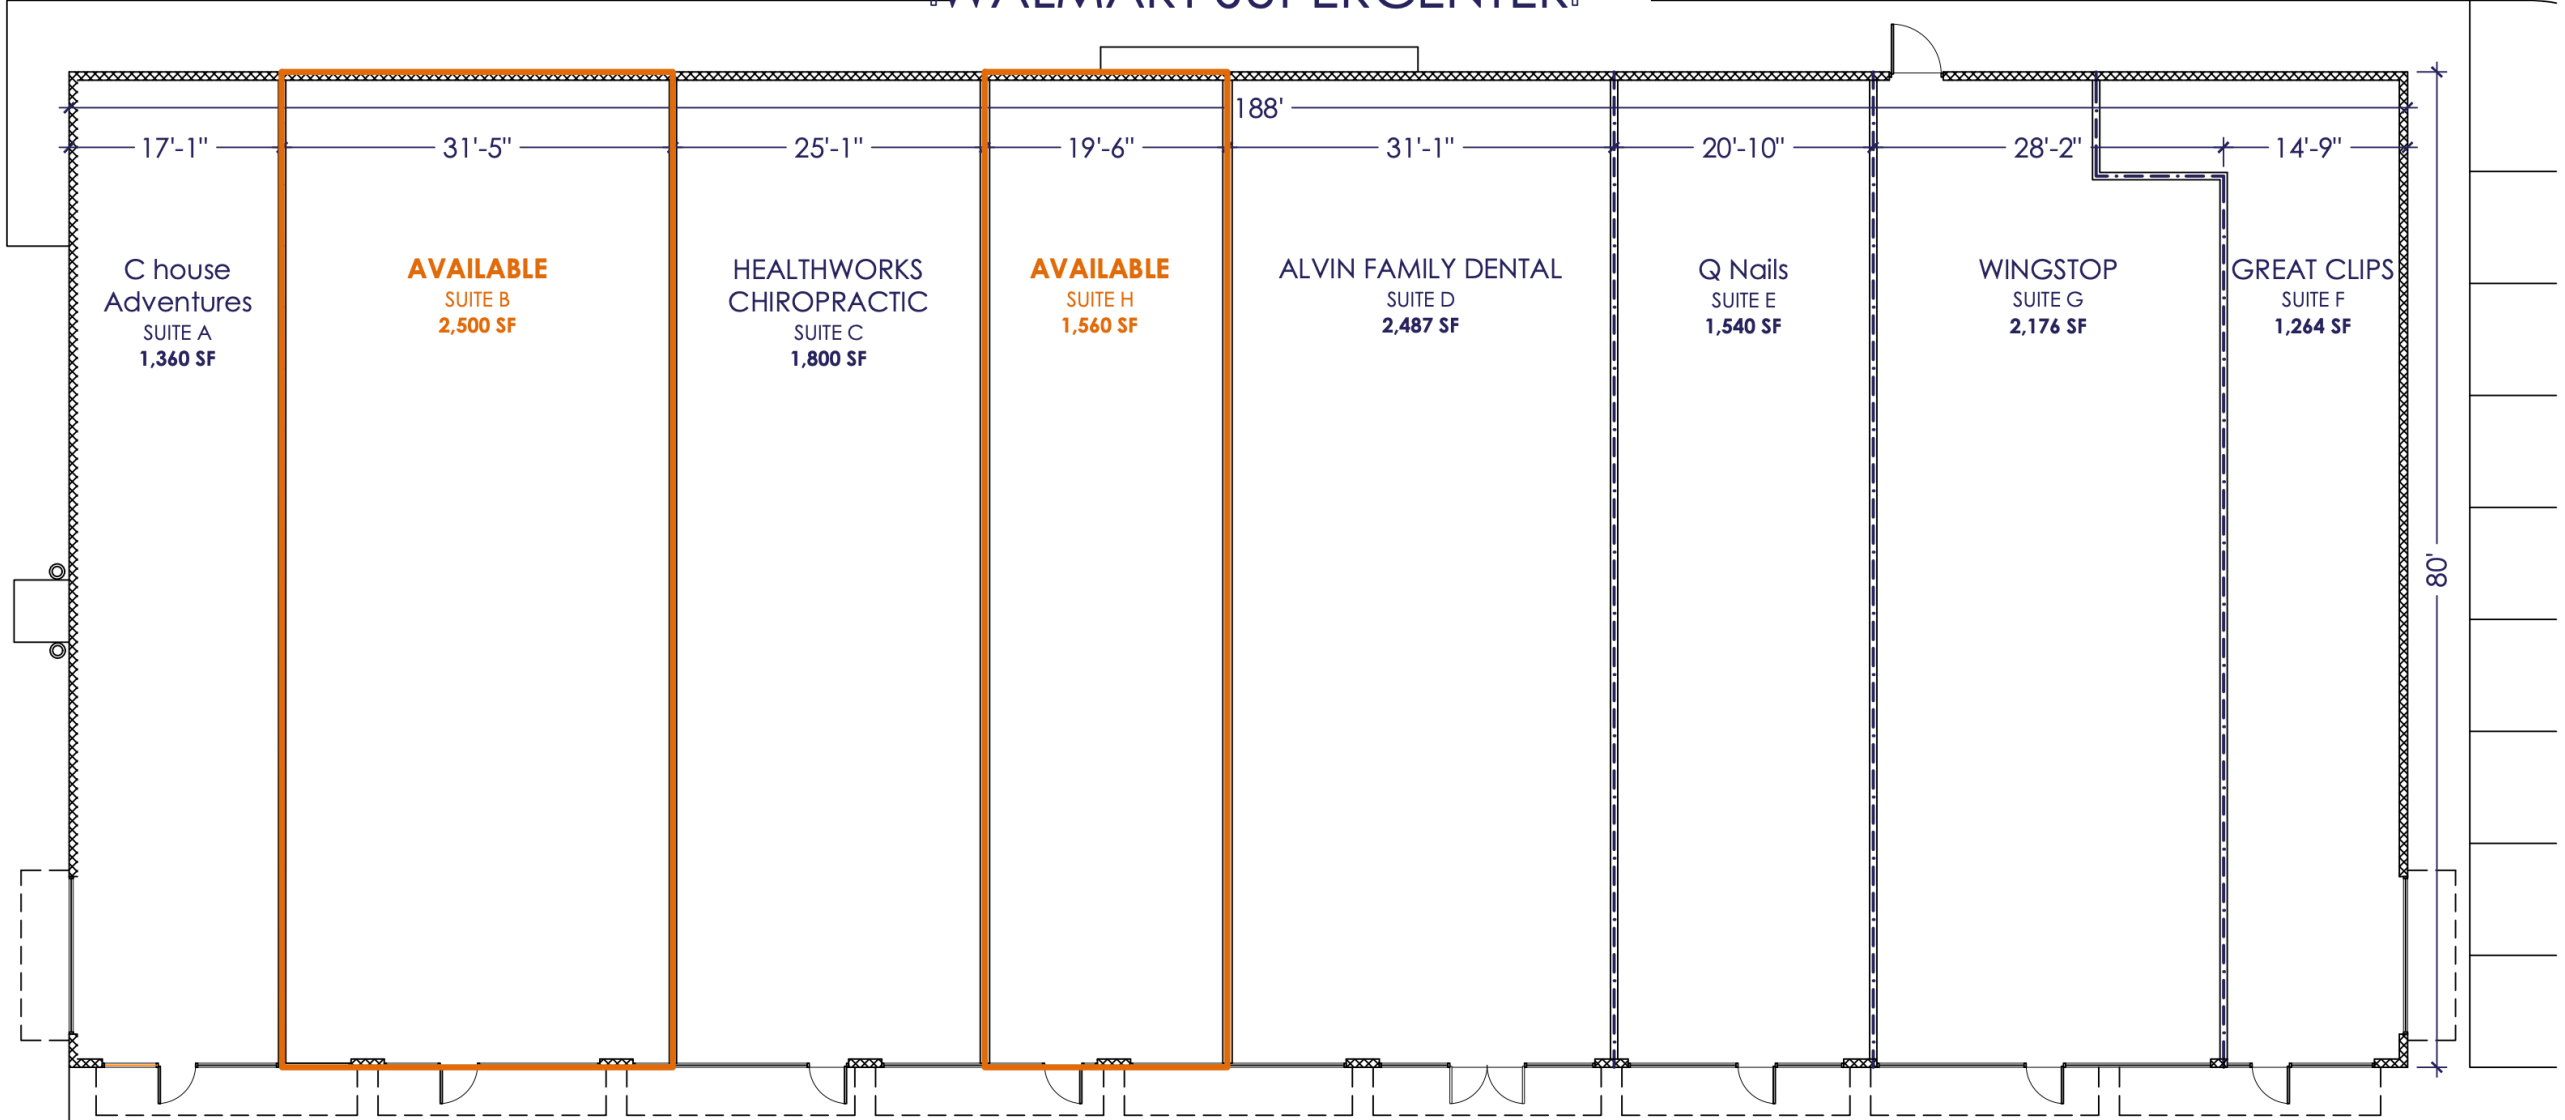

PROPERTY FEATURES

Join Wingstop, Great Clips, and Healthworks Chiropractic in this busy shopping center, located next to Walmart.

Scan the QR Code for a list of our other properties!

↑ WALMART SUPERCENTER ↑

SUITE	TENANT	SQFT
A	C house Adventures	1,360
B	Available	2,500
C	HealthWorks Chiropractic	1,800
H	Available	1,560
D	Alvin Family Dental	2,487
E	Q Nails	1,540
G	Wingstop	2,176
F	Great Clips	1,264

ALVIN

ALVIN SHOPPING CENTER
 173 Tovrea Road
 Alvin, TX 77511