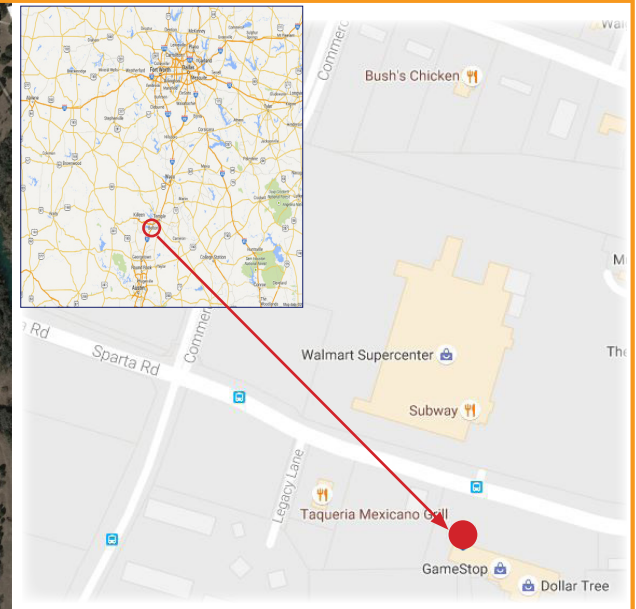

## PROPERTY FEATURES

This excellent locations neighbors local Walmart Super-center.

Join Wingstop, Dollar Tree, Cato, and The Cash Store.

Rebecca Dragin  
(614) 306-4556 dragin@schostak.com  
17800 Laurel Park Drive, N. - Suite 200C  
Livonia, MI 48152

Scan the QR Code for a list of our other properties!

SUITE	TENANT	SQFT
201	Marcos Pizza	1,192
203	Nails Organic Spa	1,200
205	Dollar Tree	10,080
207	Cato	3,900
209	Wingstop	2,400
211	The Cash Store	1,600
215	China Café	2,400
217	Wall 2 Wall Vape	1,200
219	Ace Dental	2,280
221	GameStop	1,800
223	GameStop	1,800