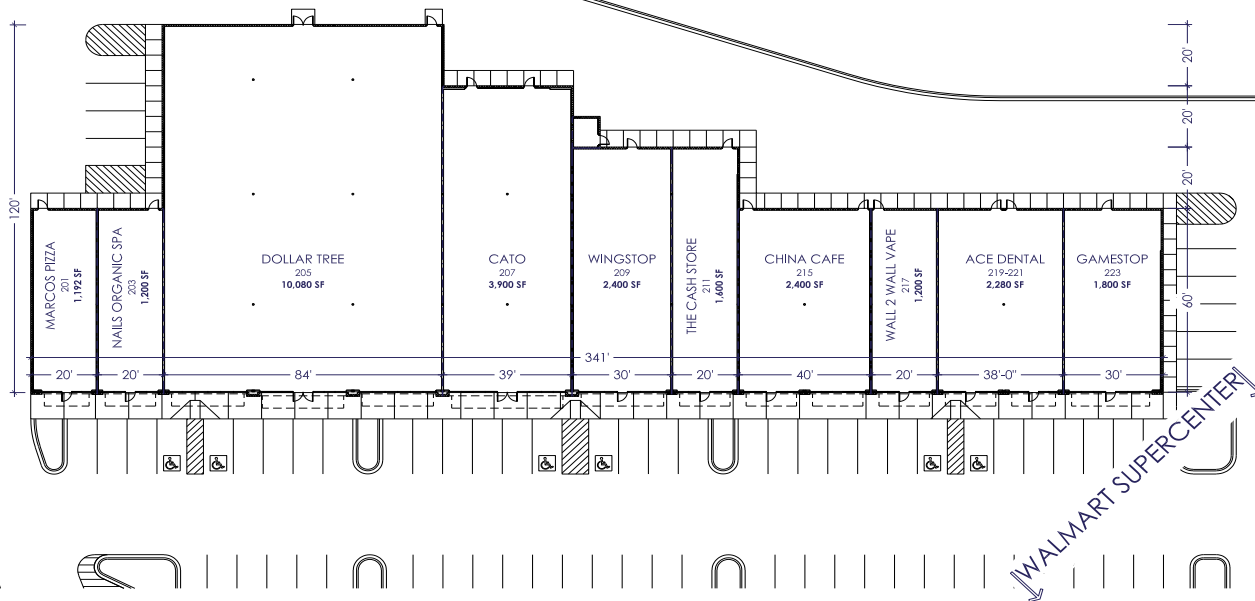

Scan the QR Code for a list of our other properties!

SUITE	TENANT	SQFT
201	Marcos Pizza	1,192
203	Nails Organic Spa	1,200
205	Dollar Tree	10,080
207	Cato	3,900
209	Wingstop	2,400
211	The Cash Store	1,600
215	China Café	2,400
217	Wall 2 Wall Vape	1,200
219	Ace Dental	2,280
221	GameStop	1,800
223	GameStop	1,800