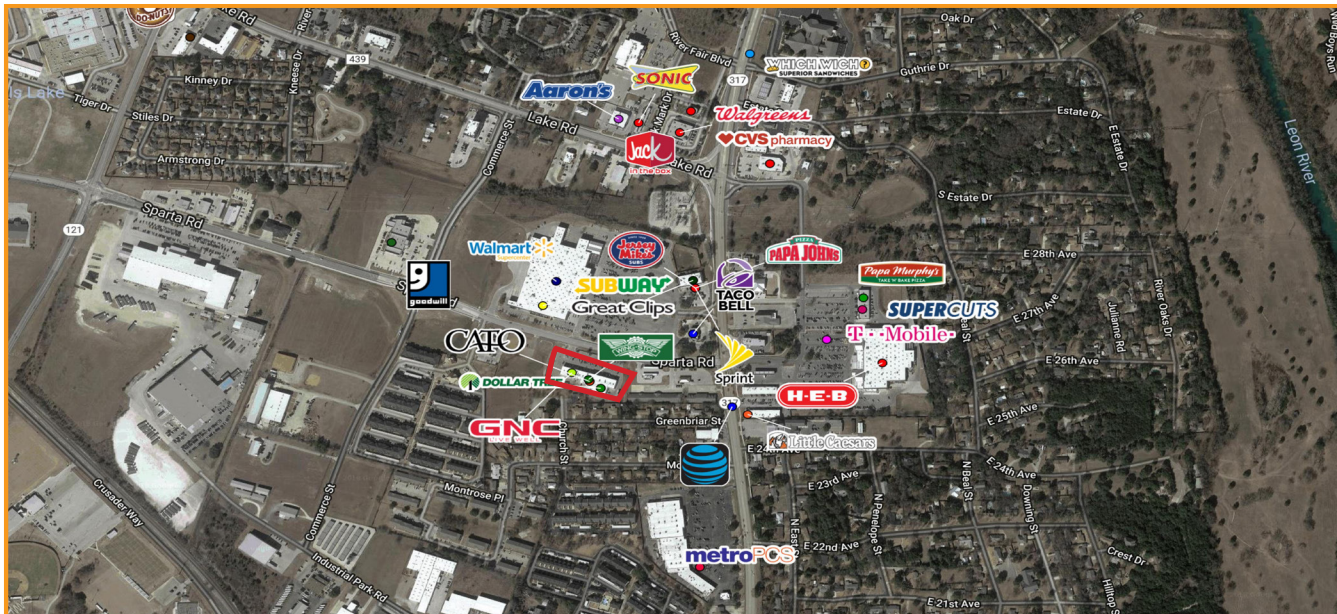

## PROPERTY FEATURES

This excellent locations neighbors local Walmart Super-center.

Join Wingstop, Dollar Tree, Cato, and The Cash Store.

Rebecca Dragin  
(614) 306-4556 dragin@schostak.com  
17800 Laurel Park Drive, N. - Suite 200C  
Livonia, MI 48152

Scan the QR Code for a list of our other properties!

SUITE	TENANT	SQFT
201	Marcos Pizza	1,192
203	Nails Organic Spa	1,200
205	Dollar Tree	10,080
207	Cato	3,900
209	Wingstop	2,400
211	The Cash Store	1,600
215	China Café	2,400
217	Wall 2 Wall Vape	1,200
219	Ace Dental	2,280
221	GameStop	1,800
223	GameStop	1,800