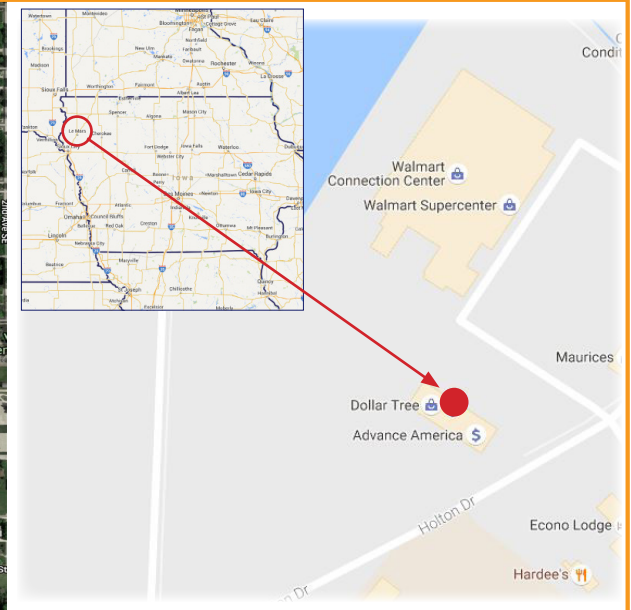

## PROPERTY FEATURES

Join Dollar Tree and Hibbett Sports in this excellent location with outstanding visibility, neighboring the local Walmart Supercenter.

**Schostak**  
BROTHERS & COMPANY  
www.schostak.com

Rebecca Dragin  
(614) 306-4556 dragin@schostak.com  
17800 Laurel Park Drive, N. - Suite 200C  
Livonia, MI 48152

Scan the QR Code for a list of our other properties!

SUITE	TENANT	SQFT
101A	Cricket Wireless	2,000
101B	Available	1,605
103	Hibbett's Sports	4,840
109	Available	1,604
111	Dollar Tree	8,330

WALMART SUPERCENTER