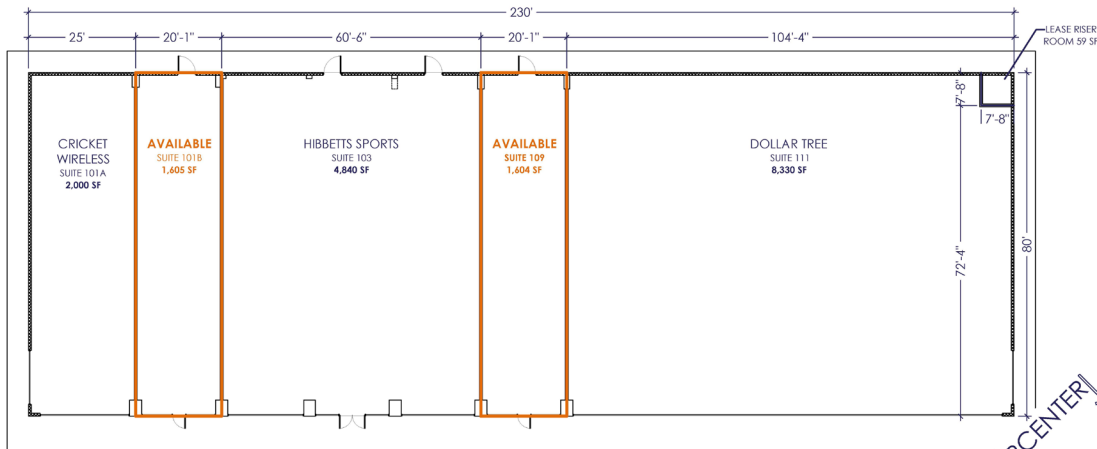

SUITE	TENANT	SQFT
101A	Cricket Wireless	2,000
101B	Available	1,605
103	Hibbett's Sports	4,840
109	Available	1,604
111	Dollar Tree	8,330

WALMART SUPERCENTER

LE MARS

LE MARS SHOPPING CENTER
1319 Holton Street
Le Mars, IA 51031