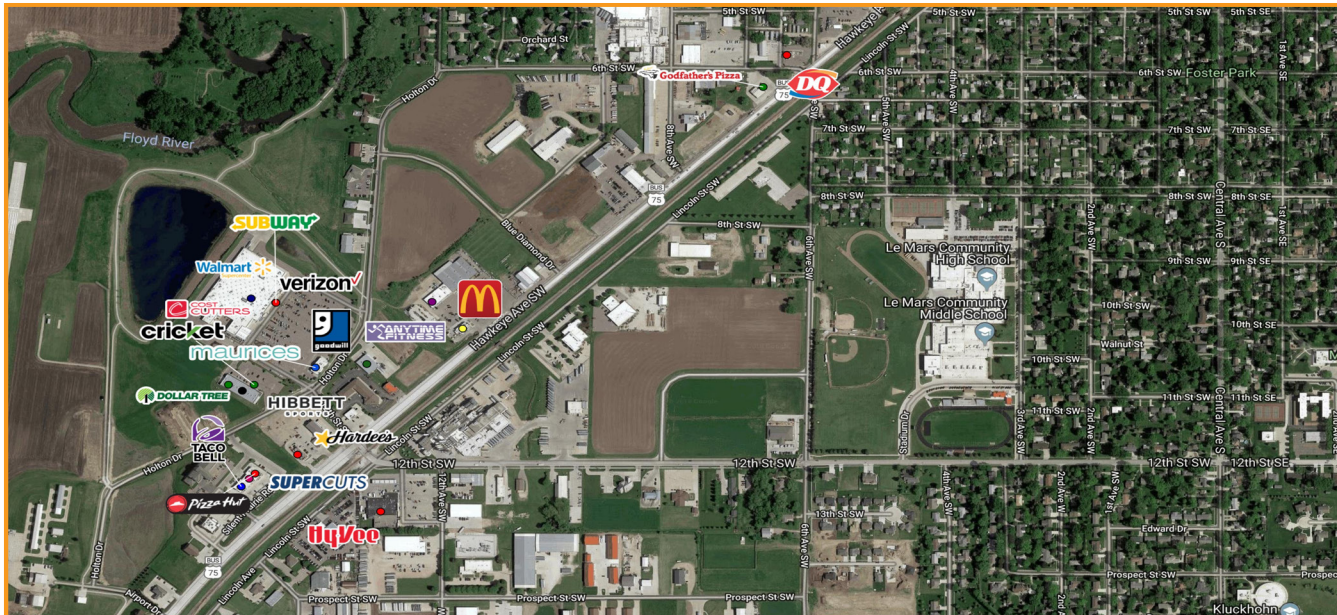

SUITE	TENANT	SQFT
101A	Cricket Wireless	2,000
101B	Available	1,605
103	Hibbett's Sports	4,840
109	Available	1,604
111	Dollar Tree	8,330

WALMART SUPERCENTER