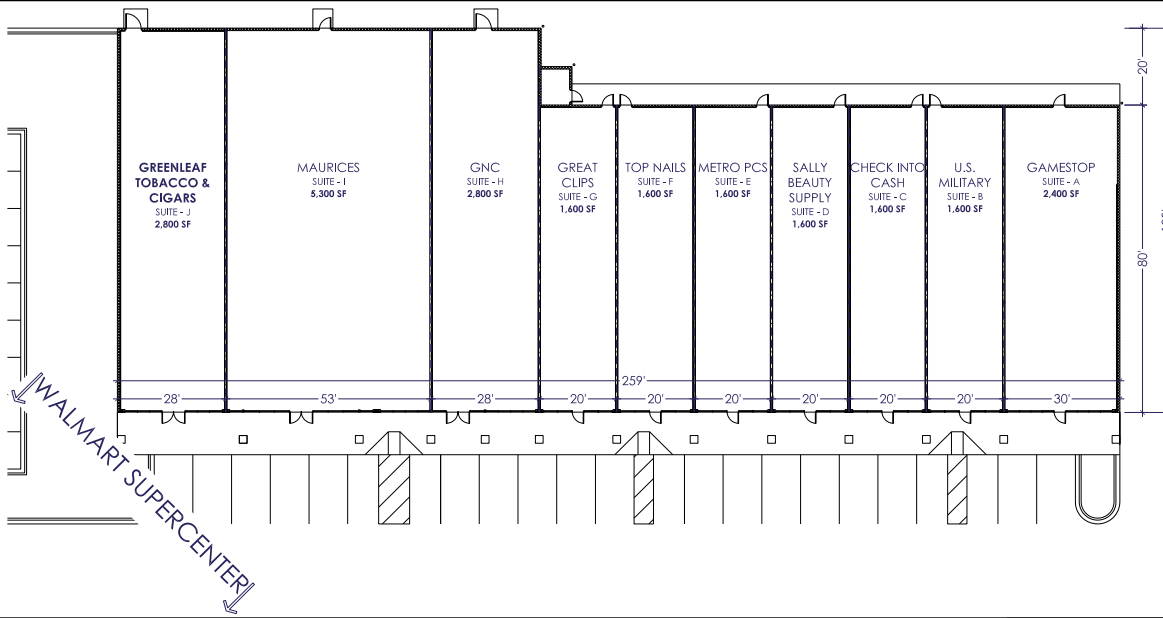

Rebecca Dragin  
(614) 306-4556 dragin@schostak.com  
17800 Laurel Park Drive, N. - Suite 200C  
Livonia, MI 48152

Scan the QR Code for a list of our other properties!

SUITE	TENANT	SQFT
A	GameStop	2,400
B	U.S. Military	1,600
C	Check Into Cash	1,600
D	Sally Beauty Supply	1,600
E	MetroPCS	1,600
F	Top Nails	1,600
G	Great Clips	1,600
H	GNC	2,800
I	Maurices	5,300
J	Greenleaf Tobacco & Cigars	2,800