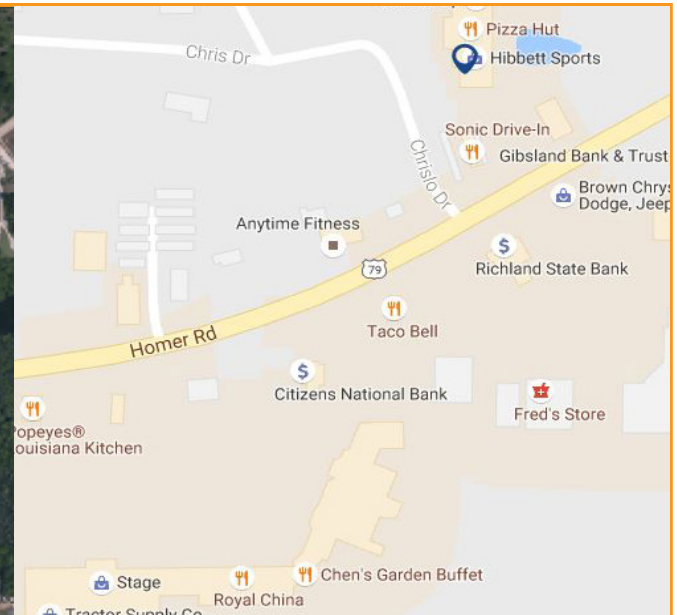

PROPERTY FEATURES

Join Hibbett Sports, Cato, Dollar Tree, and Pizza Hut in this excellent location with outstanding visibility, neighboring the local Walmart Supercenter.

Schostak
BROTHERS & COMPANY
www.schostak.com

Dan Fink
(260) 564-4024 fink@schostak.com
17800 Laurel Park Drive, N. - Suite 200C
Livonia, MI 48152

Scan the QR Code for a list of our other properties!

SPACE	TENANT	SQFT
123	Pizza Hut	2,400
129	State Farm Insurance	1,600
135	Hibbett Sports	5,000
143	Dollar Tree	10,000
149	Cato	3,900
155	Available	1,600
159	Magic Nail Salon	1,600
161	Tobacco & Vapes	1,200