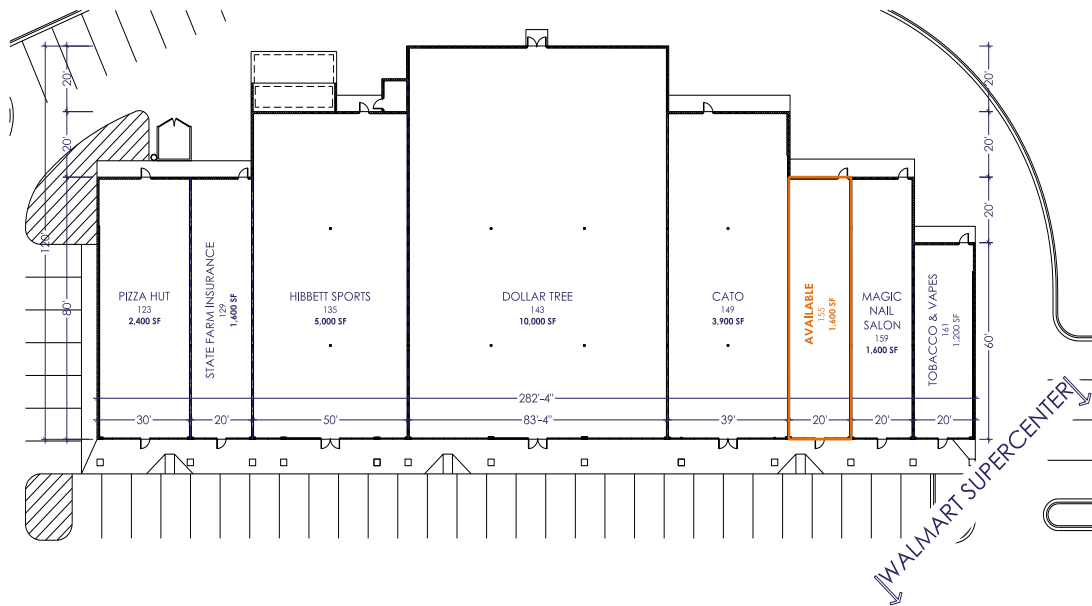

Dan Fink
(260) 564-4024 fink@schostak.com
17800 Laurel Park Drive, N. - Suite 200C
Livonia, MI 48152

Scan the QR Code for a list of our other properties!

SPACE	TENANT	SQFT
123	Pizza Hut	2,400
129	State Farm Insurance	1,600
135	Hibbett Sports	5,000
143	Dollar Tree	10,000
149	Cato	3,900
155	Available	1,600
159	Magic Nail Salon	1,600
161	Tobacco & Vapes	1,200