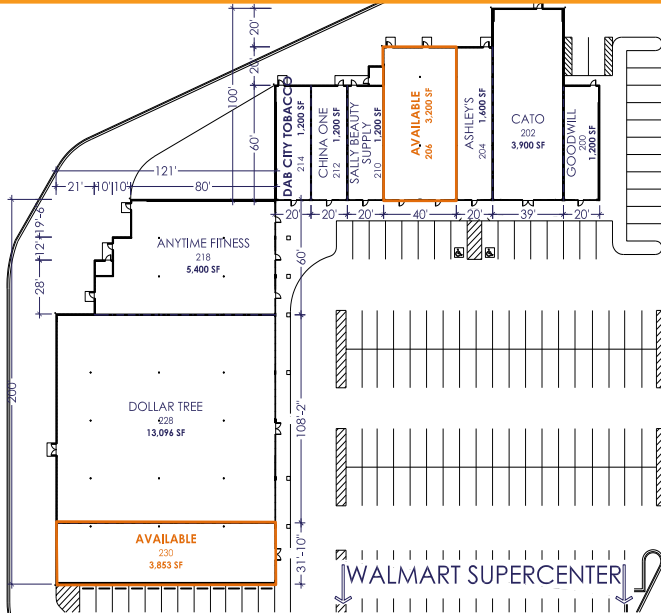

Rebecca Dragin
(614) 306-4556 dragin@schostak.com
17800 Laurel Park Drive, N. - Suite 200C
Livonia, MI 48152

Scan the QR Code for a
list of our other properties!

SPACE	TENANT	SQFT
200	Goodwill	1,200
202	Cato	3,900
204	Ashley's	1,600
206	AVAILABLE	3,200
210	Sally Beauty Supply	1,200
212	China One	1,200
214	Dab City Tobacco & Vape	1,200
218	Anytime Fitness	5,400
228	Dollar Tree	13,096
230	AVAILABLE	3,853