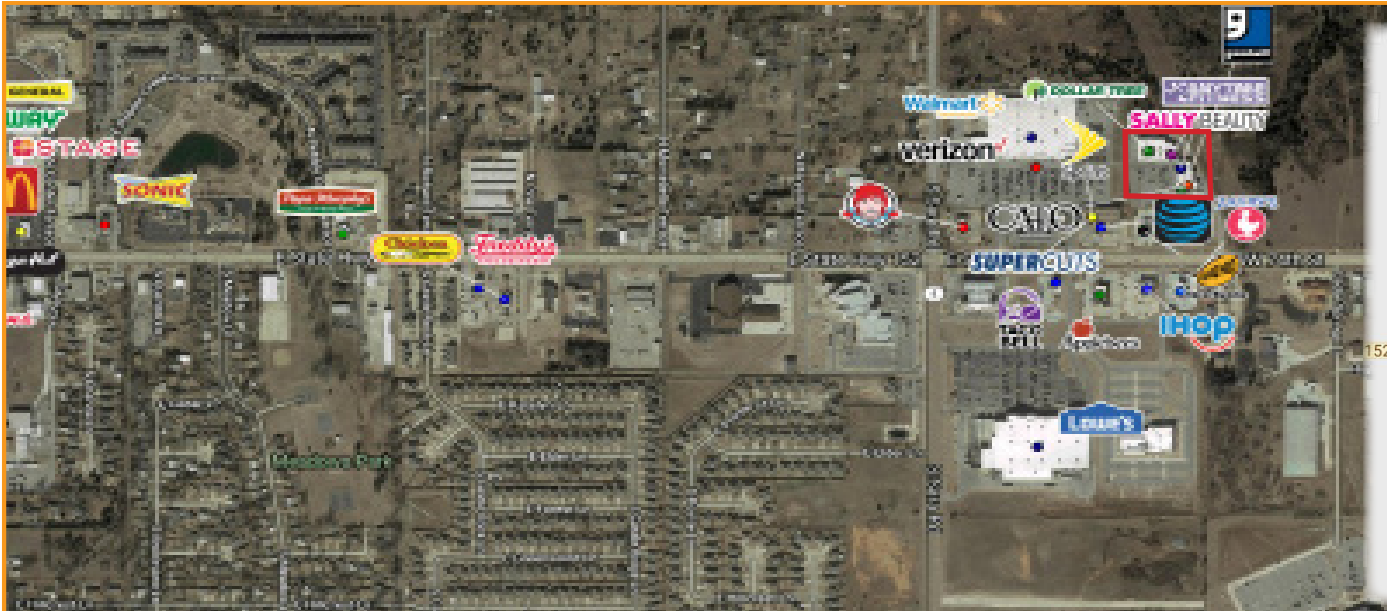

PROPERTY FEATURES

This excellent location with great visibility neighbors the local Walmart Supercenter.

Join Anytime Fitness, Dollar Tree, Cato, and Sally Beauty Supply.

Schostak
BROTHERS & COMPANY
www.schostak.com

Rebecca Dragin
(614) 306-4556 dragin@schostak.com
17800 Laurel Park Drive, N. - Suite 200C
Livonia, MI 48152

Scan the QR Code for a
list of our other properties!

SPACE	TENANT	SQFT
200	Goodwill	1,200
202	Cato	3,900
204	Ashley's	1,600
206	AVAILABLE	3,200
210	Sally Beauty Supply	1,200
212	China One	1,200
214	Dab City Tobacco & Vape	1,200
218	Anytime Fitness	5,400
228	Dollar Tree	13,096
230	AVAILABLE	3,853