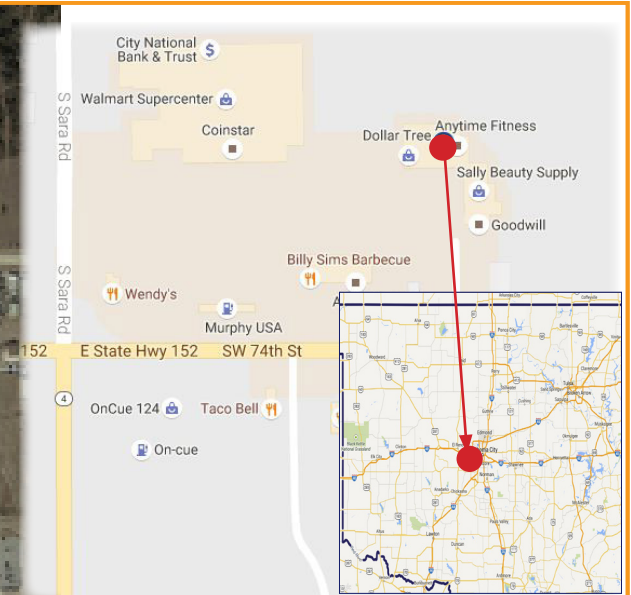

PROPERTY FEATURES

This excellent location with great visibility neighbors the local Walmart Supercenter.

Join Anytime Fitness, Dollar Tree, Cato, and Sally Beauty Supply.

Schostak
BROTHERS & COMPANY
www.schostak.com

Rebecca Dragin
(614) 306-4556 dragin@schostak.com
17800 Laurel Park Drive, N. - Suite 200C
Livonia, MI 48152

Scan the QR Code for a
list of our other properties!

SPACE	TENANT	SQFT
200	Goodwill	1,200
202	Cato	3,900
204	Ashley's	1,600
206	AVAILABLE	3,200
210	Sally Beauty Supply	1,200
212	China One	1,200
214	Dab City Tobacco & Vape	1,200
218	Anytime Fitness	5,400
228	Dollar Tree	13,096
230	AVAILABLE	3,853

MUSTANG

MUSTANG SHOPPING CENTER
 200-230 N. Mustang Mall Ter.
 Mustang, OK 73064