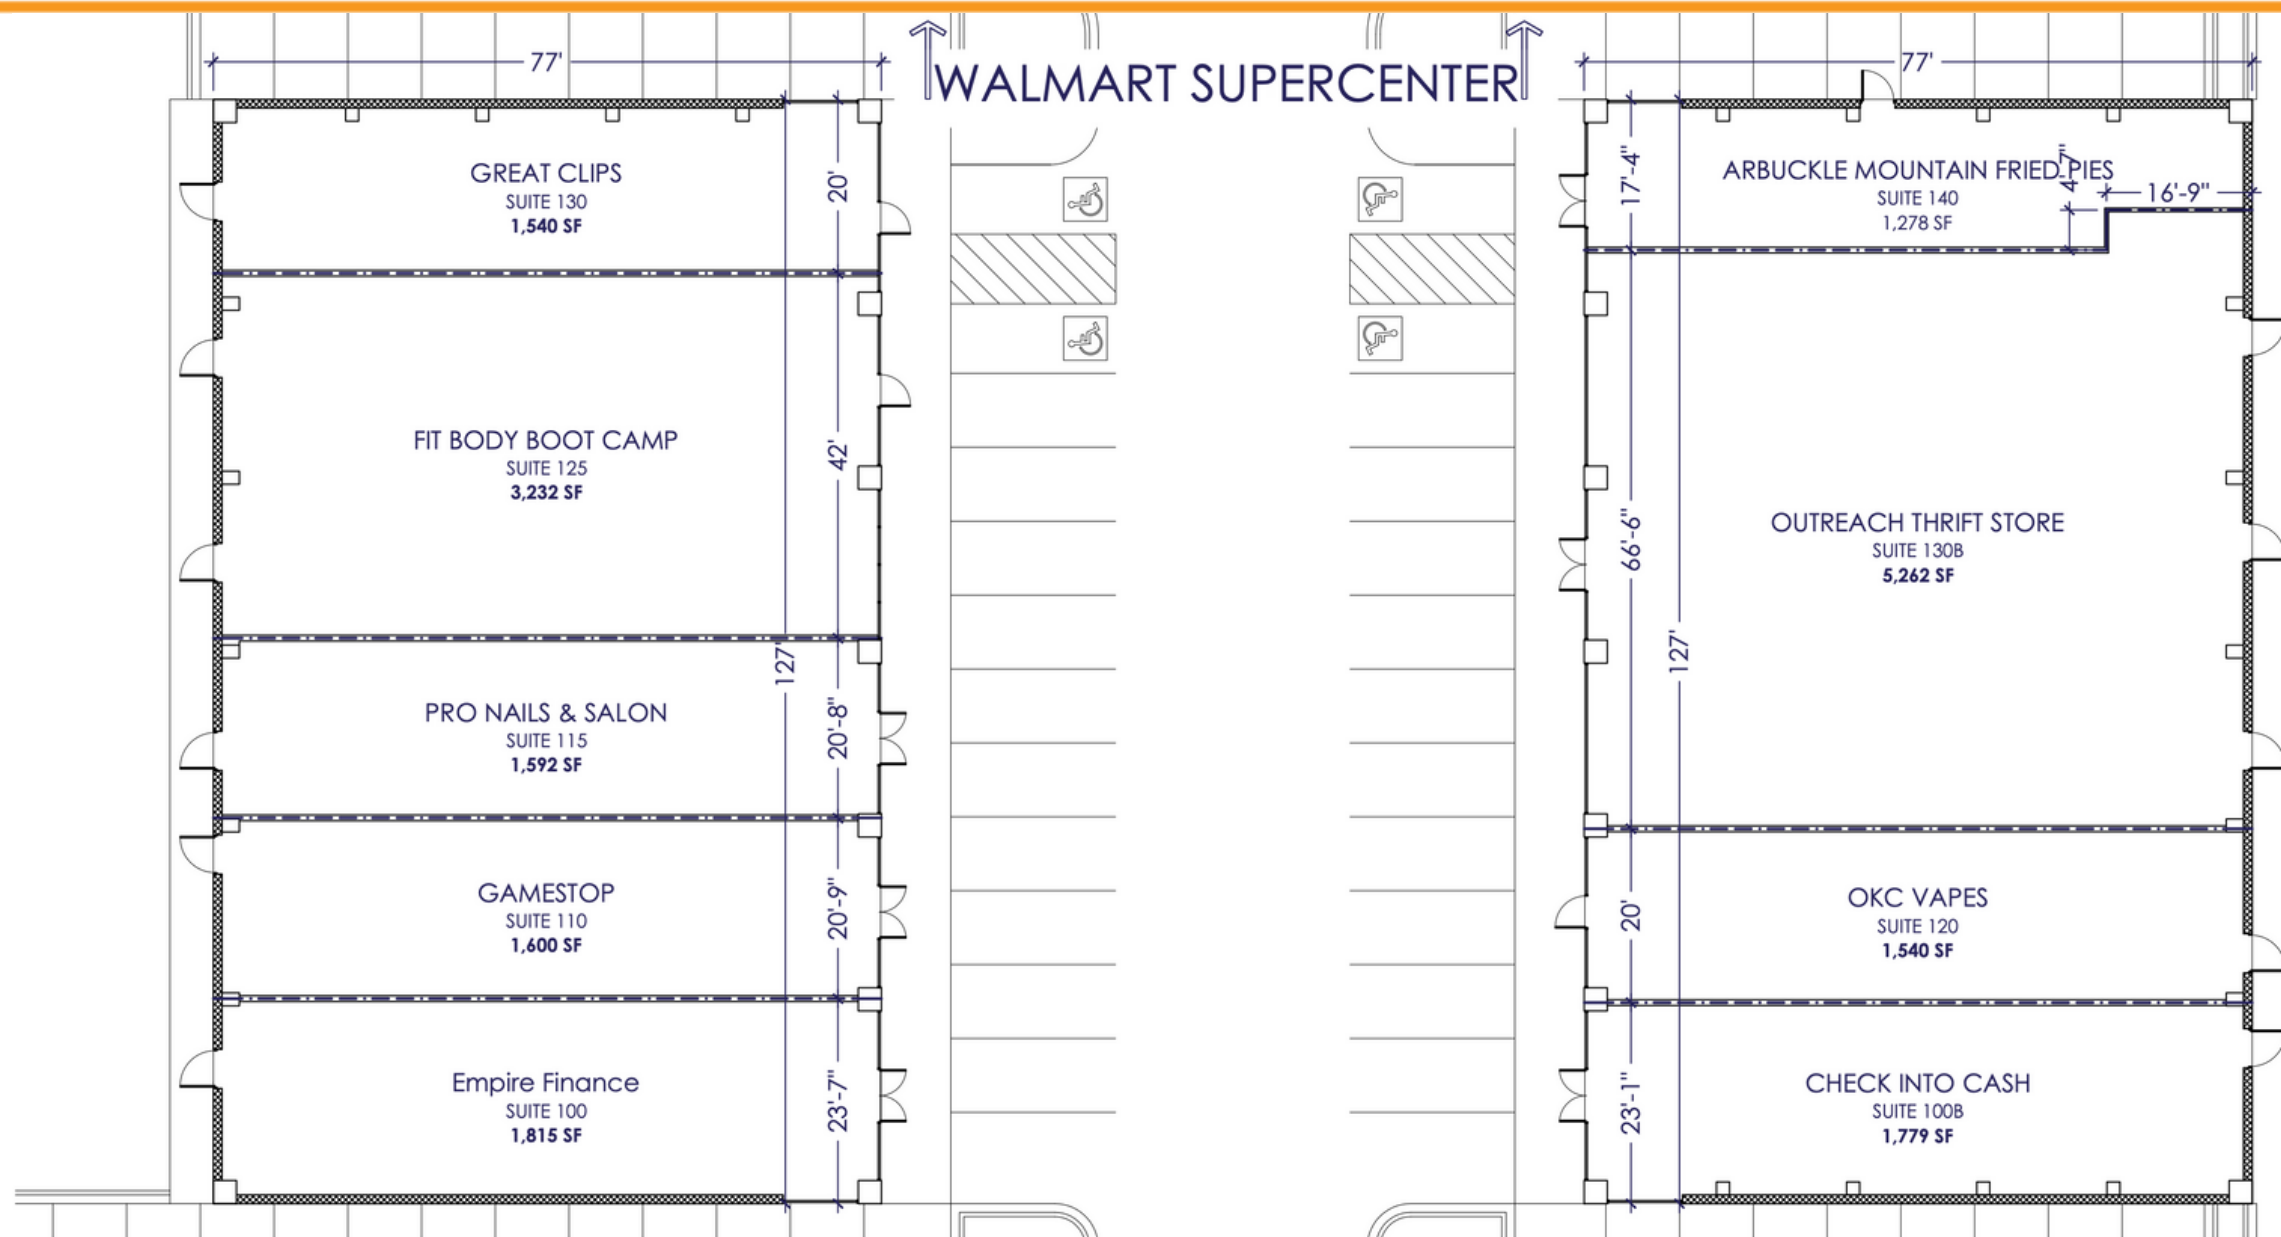

## PROPERTY FEATURES

Endcap position available. Join GameStop, Great Clips, Fit Body Bootcamp, and Check Into Cash in this excellent location with outstanding visibility neighboring the local Walmart Supercenter.

SUITE	TENANT	SQFT
100	Empire Finance	1,815
110	GameStop	1,600
115	Pro Nails & Salon	1,592
125	Fit Body Boot Camp	3,232
130	Great Clips	1,540
100B	Check Into Cash	1,779
120	OKC Vapes	1,540
130B	Outreach Thrift Store	5,262
140	Arbuckle Mountain Fried Pies	1,278