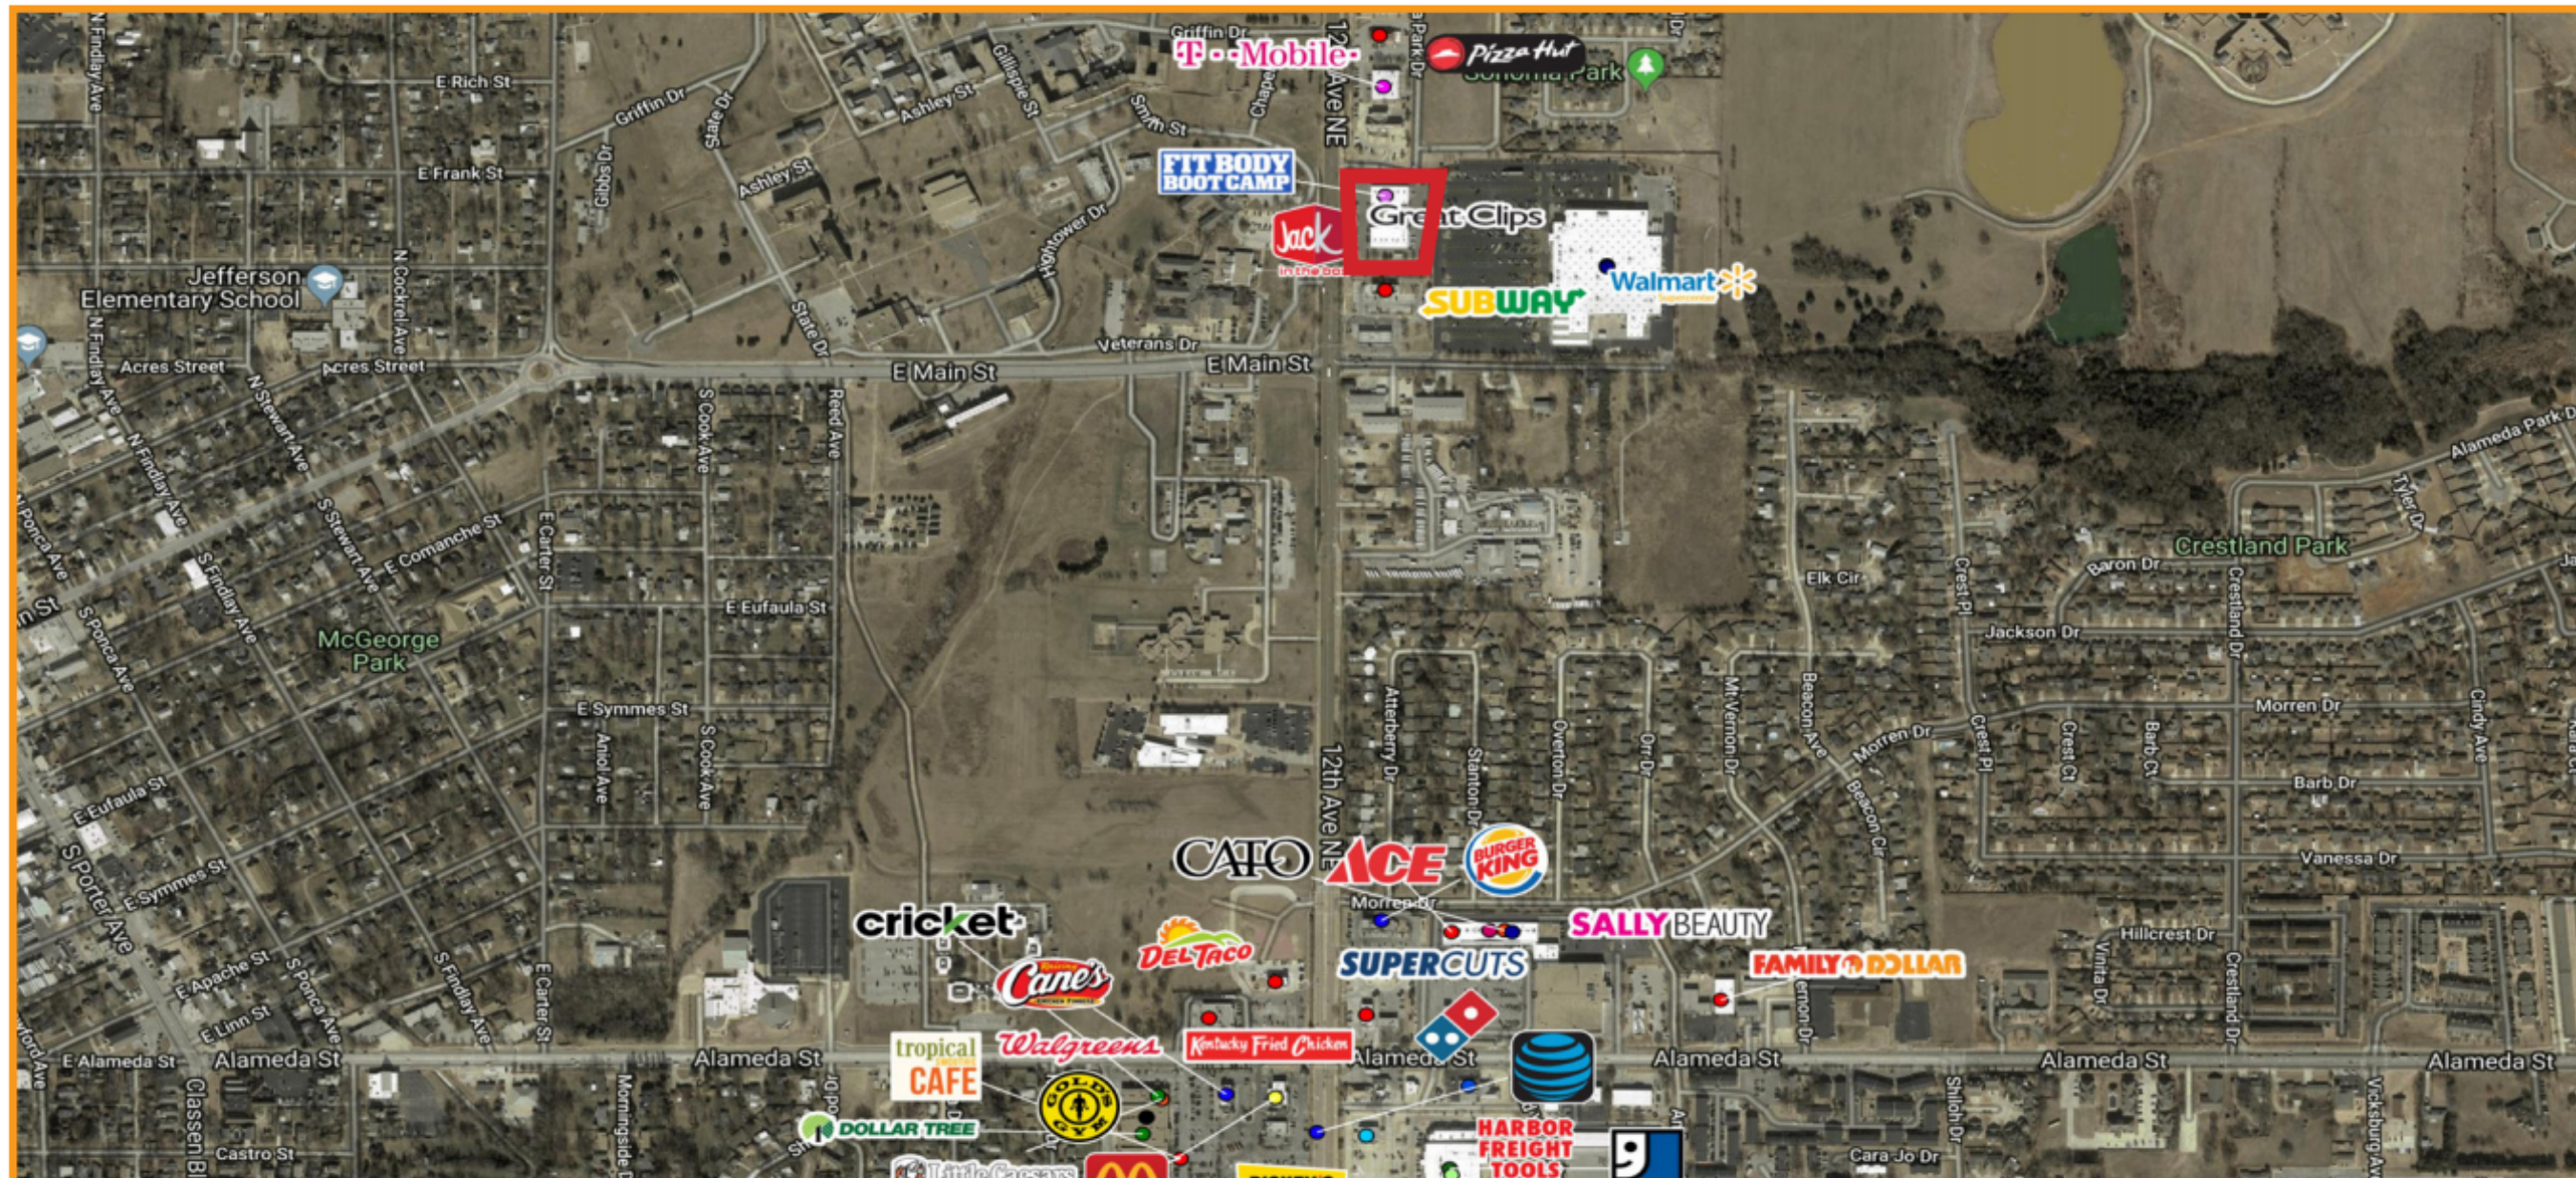

## PROPERTY FEATURES

Endcap position available. Join GameStop, Great Clips, Fit Body Bootcamp, and Check Into Cash in this excellent location with outstanding visibility neighboring the local Walmart Supercenter.

SUITE	TENANT	SQFT
100	Empire Finance	1,815
110	GameStop	1,600
115	Pro Nails & Salon	1,592
125	Fit Body Boot Camp	3,232
130	Great Clips	1,540
100B	Check Into Cash	1,779
120	OKC Vapes	1,540
130B	Outreach Thrift Store	5,262
140	Arbuckle Mountain Fried Pies	1,278