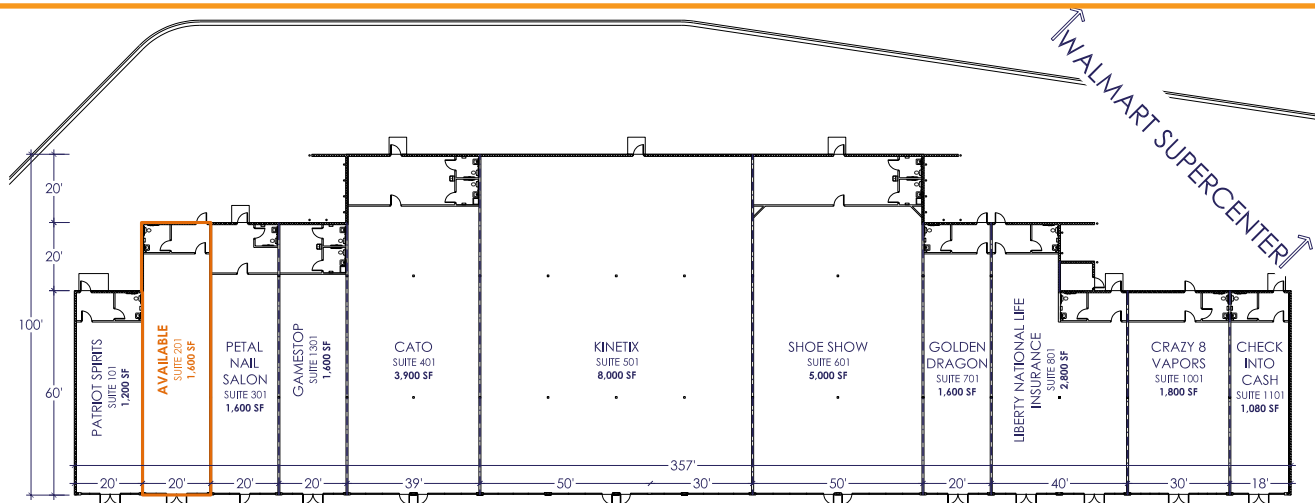

SUITE	TENANT	SQFT
101	Patriot Spirits	1,200
201	Available	1,600
301	Petal Nail Salon	1,600
1301	GameStop	1,600
401	Cato	3,900
501	Kinetix	8,000
601	Shoe Show	5,000
701	Golden Dragon	1,600
801	Liberty National Life Insurance	2,800
1001	Crazy 8 Vapors	1,800
1101	Check Into Cash	1,080