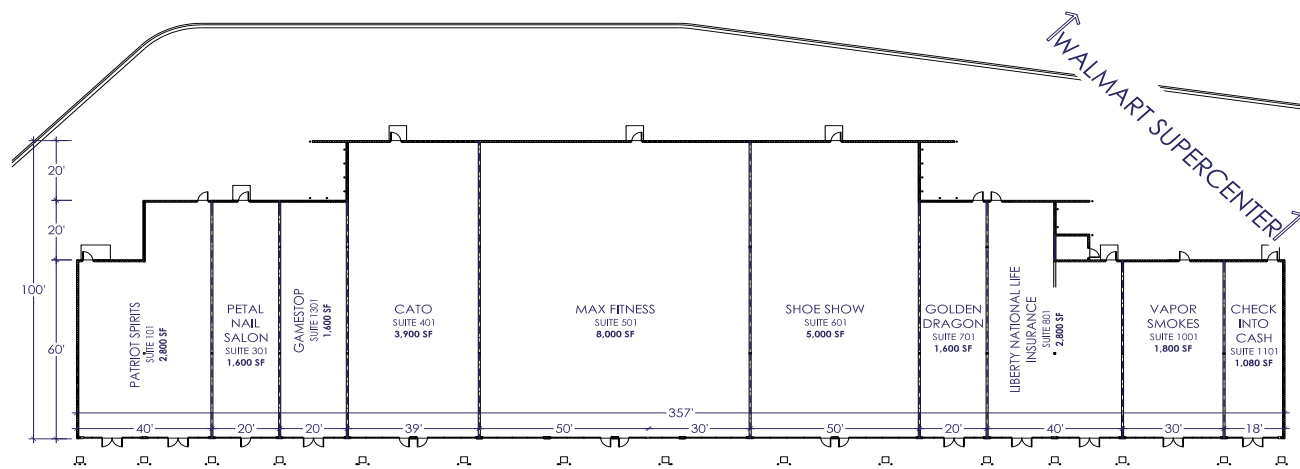

Scan the QR Code for a list of our other properties!

SUITE	TENANT	SQFT
101	Patriot Spirits	2,800
301	Petal Nail Salon	1,600
1301	GameStop	1,600
401	Cato	3,900
501	Max Fitness	8,000
601	Shoe Show	5,000
701	Golden Dragon	1,600
801	Liberty National Life Insurance	2,800
1001	Vapor Smokes	1,800
1101	Check Into Cash	1,080