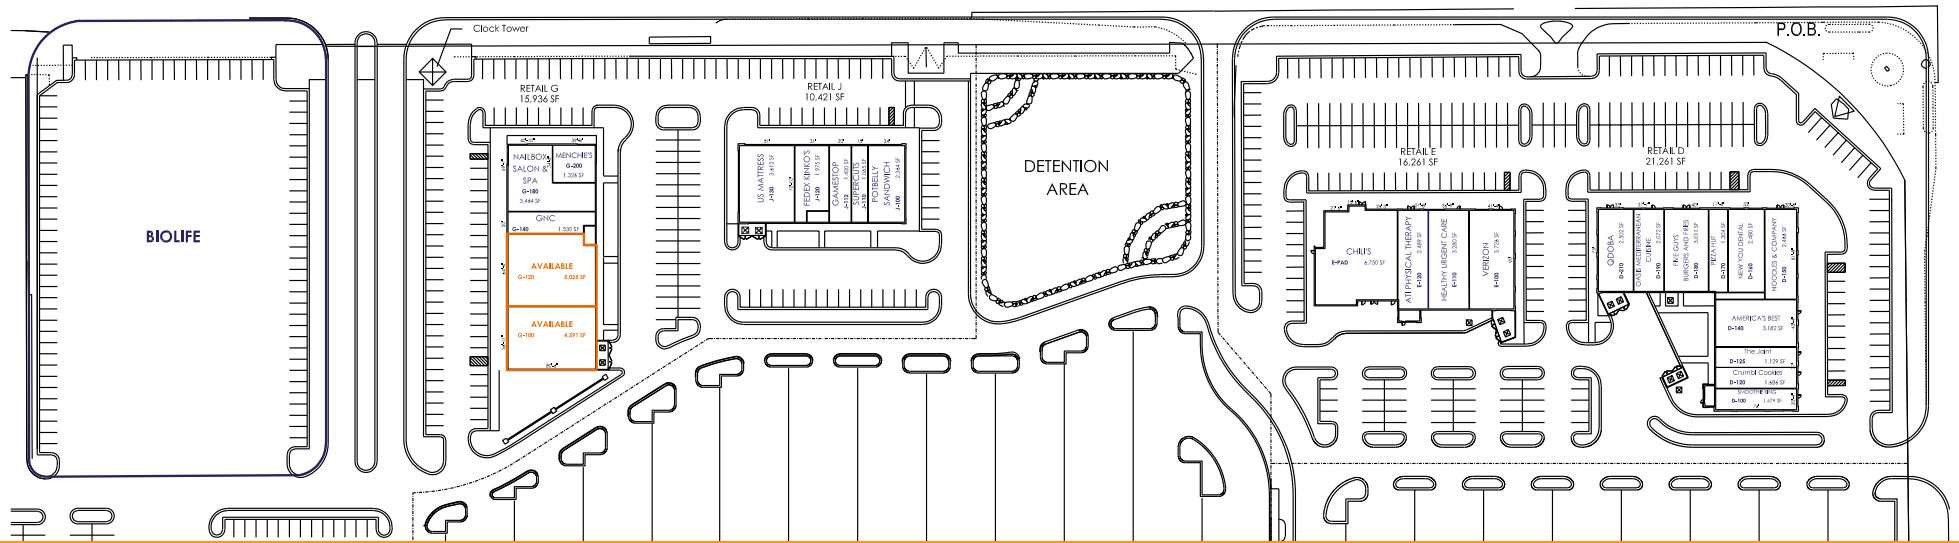

Justine O'Brien
(248) 357-6220 obrien@schostak.com
17800 Laurel Park Drive, N. - Suite 200C
Livonia, MI 48152

Scan the QR Code for a list of our other properties!

PLYMOUTH ROAD (120' R.O.W.)

SUITE	TENANT	SQFT	SUITE	TENANT	SQFT
F	Biolife	28,356	E-120	ATI Physical Therapy	2,489
G-200	Menchie's	1,326	E-110	Healthy Urgent Care	3,280
G-180	Nailbox Salon and Spa	3,464	E-100	Verizon	3,726
G-140	GNC	1,530	D-210	Qdoba	2,502
G-120	(Lockbox location) AVAILABLE	5,025	D-190	Oasis Mediterranean Cuisine	2,072
G-100	AVAILABLE	4,591	D-180	Five Guys Burgers and Fries	3,011
J-130	US Mattress	3,612	D-170	Pizza Hut	1,304
J-120	FedEx Kinko's	1,975	D-160	New You Dental	2,480
J-112	GameStop	1,420	D-150	Noddles & Company	2,466
J-110	Supercuts	1,065	D-140	America's Best	3,182
J-100	Potbelly Sandwich Works	2,364	D-125	The Joint	1,129
E-PAD	Chili's	6,750	D-120	Crumbl Cookies	1,686
			D-100	Smoothie King	1,479